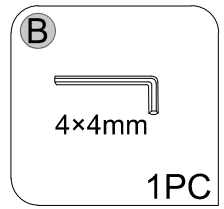

We control manufacturing and distribution ourselves, ensure the quality

Item Description: Bed Frame

Model NO: YJX-No.2

Easy assembly by following step 1、step 2、step 3...

Components

1		1PC
2		1PC
3		1PC
4		1PC
7	<p>With Screw Holes</p> 	3PCS
8	<p>Without Screw Holes</p> 	10PCS
9a		2PCS

Screws & Tools

A		M8×50mm	4PCS
B		4×4mm	2PCS
C		M6×30mm	6PCS
D		M6×20mm	4PCS
E		M6×12mm	6PCS
F			4PCS
G			8PCS

step 1

Note: For easy setup intention, do not tighten screws during the installation process

step 2

- A**
M8×50mm
4PCS
- D**
M6×20mm
4PCS
- F**
4PCS
- G**
8PCS
- B**
4×4mm
2PCS

step 3

C

M6×30mm
6PCS

B

4×4mm
1PC

step 4