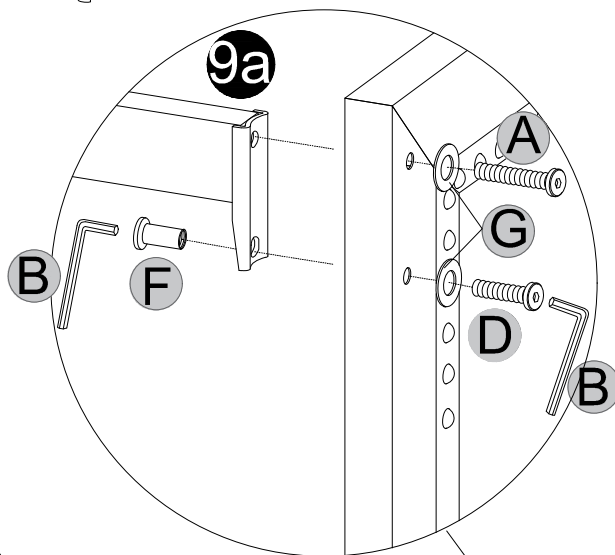

We control manufacturing and distribution ourselves, ensure the quality

Item Description: Bed Frame

Model NO: YJX-No.2

Easy assembly by following step 1、step 2、step 3...

Components

1		1PC
2		1PC
3		1PC
4		1PC
7	<p>With Screw Holes</p> 	3PCS
8	<p>Without Screw Holes</p> 	10PCS
9a		2PCS

Screws & Tools

A		M8×50mm	4PCS
B		4×4mm	2PCS
C		M6×30mm	6PCS
D		M6×20mm	4PCS
E		M6×12mm	6PCS
F			4PCS
G			8PCS

step 1

Note: For easy setup intention, do not tighten screws during the installation process

step 2

- A**
M8×50mm
4PCS
- D**
M6×20mm
4PCS
- F**
4PCS
- G**
8PCS
- B**
4×4mm
2PCS

step 3

C

M6×30mm
6PCS

B

4×4mm
1PC

step 4