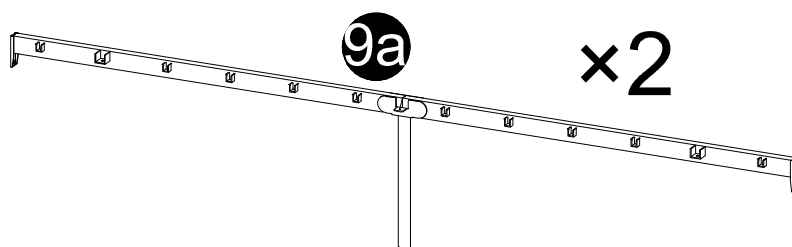

We control manufacturing and distribution ourselves, ensure the quality

Item Description: Bed Frame

Model NO: YJX-No.2

Easy assembly by following step 1、step 2、step 3...

Components

1		1PC
2		1PC
3		1PC
4		1PC
7	<p>With Screw Holes</p> 	3PCS
8	<p>Without Screw Holes</p> 	10PCS
9a		2PCS

Screws & Tools

A		M8×50mm	4PCS
B		4×4mm	2PCS
C		M6×30mm	6PCS
D		M6×20mm	4PCS
E		M6×12mm	6PCS
F			4PCS
G			8PCS

step 1

Note: For easy setup intention, do not tighten screws during the installation process

step 2

- A**
M8×50mm
4PCS
- D**
M6×20mm
4PCS
- F**
4PCS
- G**
8PCS
- B**
4×4mm
2PCS

step 3

C

M6×30mm
6PCS

B

4×4mm
1PC

step 4