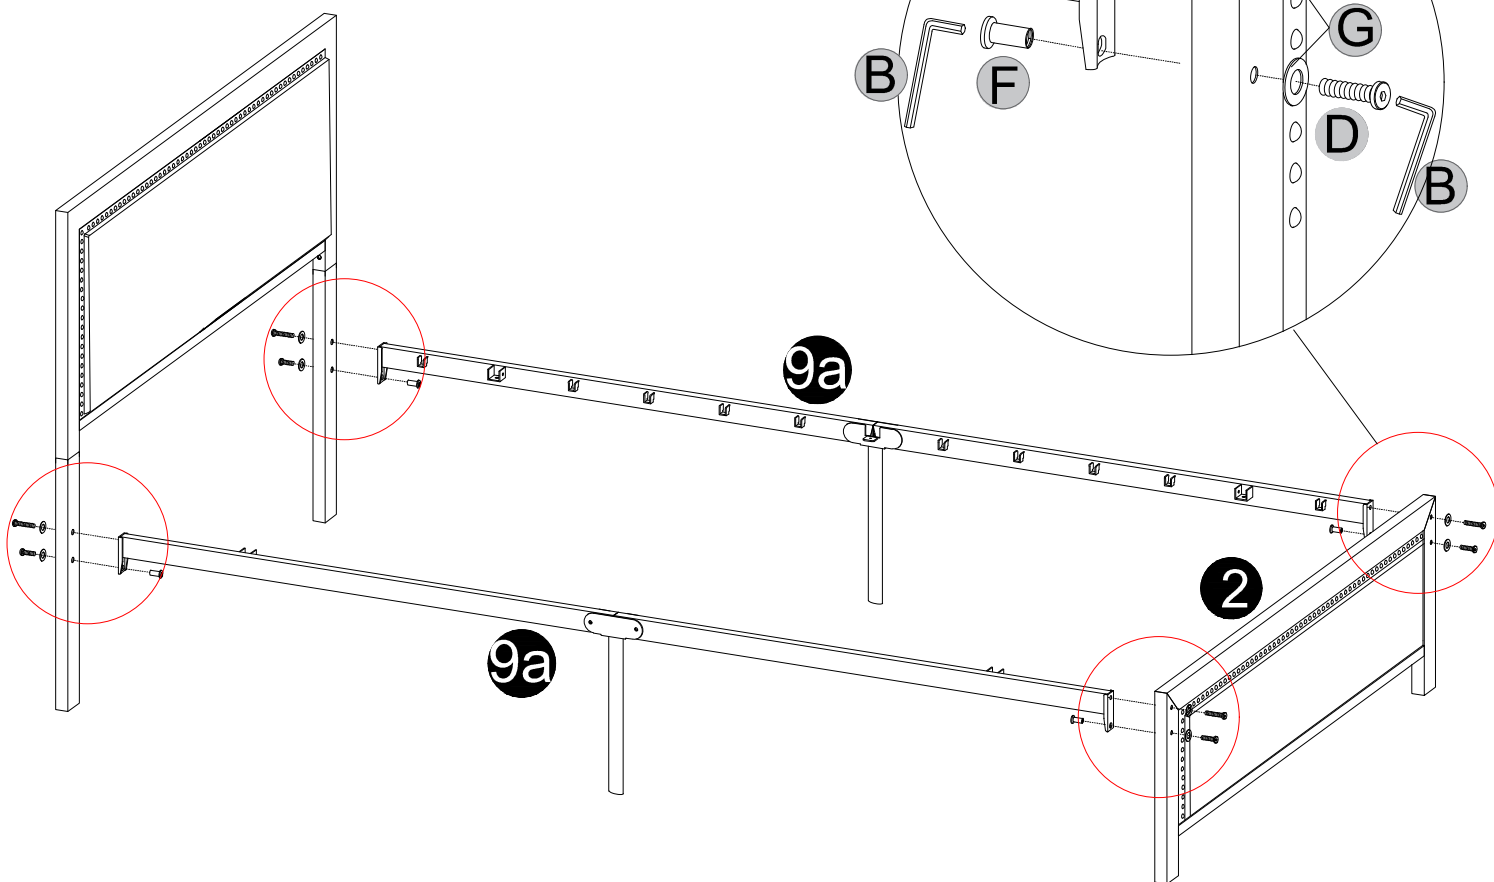

We control manufacturing and distribution ourselves, ensure the quality

Item Description: Bed Frame

Model NO: YJX-No.2

Easy assembly by following step 1、step 2、step 3...

Components

1		1PC
2		1PC
3		1PC
4		1PC
7	<p>With Screw Holes</p> 	3PCS
8	<p>Without Screw Holes</p> 	10PCS
9a		2PCS

Screws & Tools

A		M8×50mm	4PCS
B		4×4mm	2PCS
C		M6×30mm	6PCS
D		M6×20mm	4PCS
E		M6×12mm	6PCS
F			4PCS
G			8PCS

step 1

Note: For easy setup intention, do not tighten screws during the installation process

step 2

- A**
M8×50mm
4PCS
- D**
M6×20mm
4PCS
- F**
4PCS
- G**
8PCS
- B**
4×4mm
2PCS

step 3

C

M6×30mm
6PCS

B

4×4mm
1PC

step 4