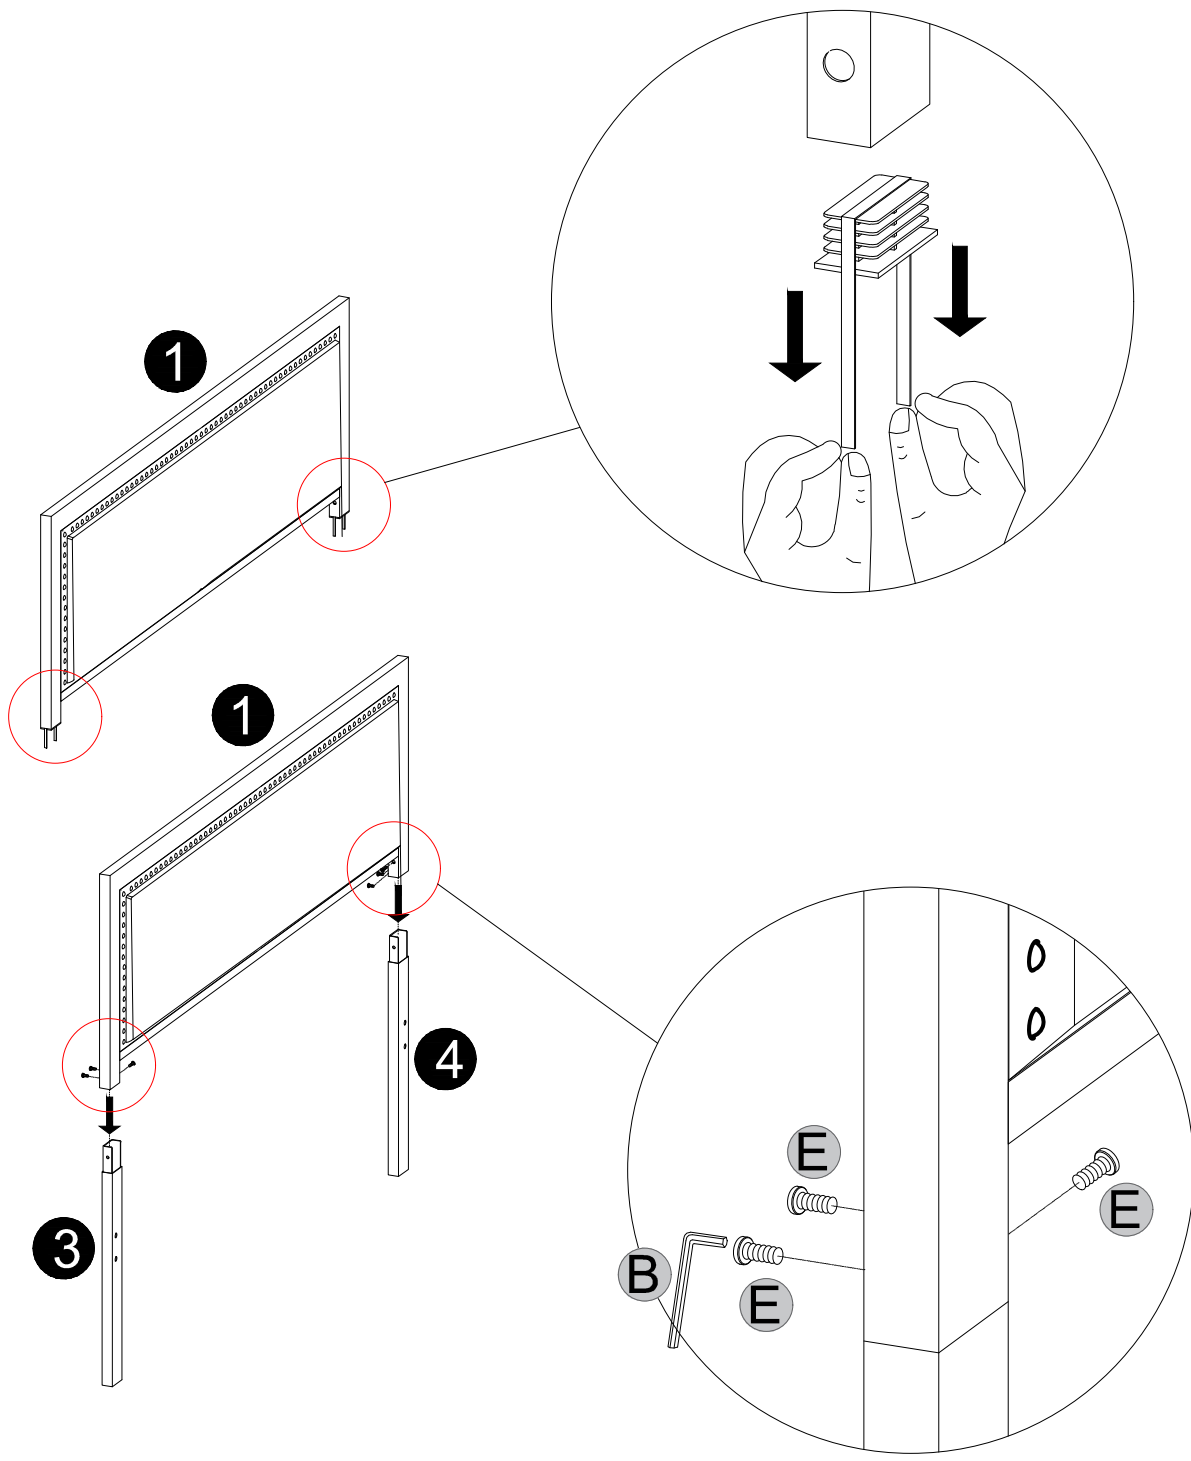

We control manufacturing and distribution ourselves, ensure the quality

Item Description: Bed Frame

Model NO: YJX-No.2

Easy assembly by following step 1、step 2、step 3...

Components

1		1PC
2		1PC
3		1PC
4		1PC
7	<p>With Screw Holes</p> 	3PCS
8	<p>Without Screw Holes</p> 	10PCS
9a		2PCS

Screws & Tools

A		M8×50mm	4PCS
B		4×4mm	2PCS
C		M6×30mm	6PCS
D		M6×20mm	4PCS
E		M6×12mm	6PCS
F			4PCS
G			8PCS

step 1

Note: For easy setup intention, do not tighten screws during the installation process

step 2

- A**
M8×50mm
4PCS
- D**
M6×20mm
4PCS
- F**
4PCS
- G**
8PCS
- B**
4×4mm
2PCS

step 3

C

M6×30mm
6PCS

B

4×4mm
1PC

step 4