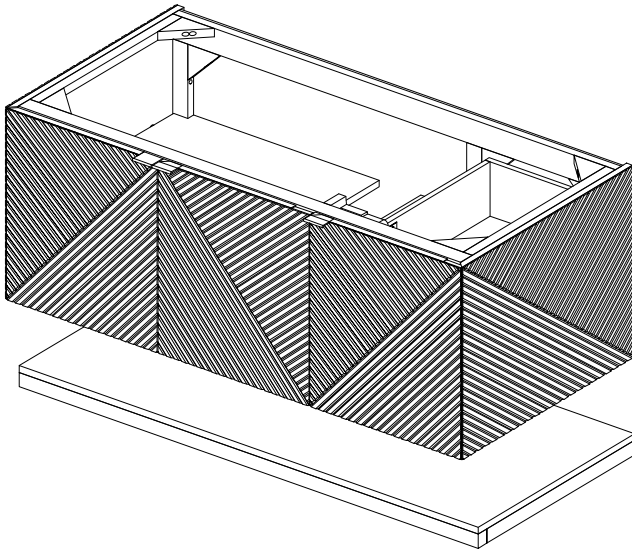

### 48" Marcello Single Vanity

D200-V48-CSN

### 48" Marcello Single Vanity

#### Details and Features

- Solids: Poplar
- Veneers: Acacia
- Panels: Marine MDF
- Installation Type: Wall Mount
- Number of Doors: 3
- Number of Drawers: 2 (internal)
- Shelves: 1 Internal, adjusting
- Floating Shelf
- Assembly Type: Cabinet arrives fully assembled
- Drawer Boxes: Ash veneer over Marine MDF
- English Dovetail joinery
- Aluminum Laminate Drawer Liners
- Hardware Finish: Champagne Brass
- Full Extension, Soft Close Glides
- European Soft Close Hinges
- Vanity Top: Optional 3cm Tops available
- Number of Basins: 1  
(included with optional countertop purchase)

#### Dimension

- Cabinet Width: 47-11/16" (1212mm)
- Cabinet Depth: 23-3/8" (593mm)
- Height: 17-15/16" (455mm)
- Rough-In Height: 21" (551mm)
- Requires a compact, bottle-style trap
- Shelf Width: 47-7/8" (1216mm)
- Shelf Depth: 21-1/4" (540mm)
- Shelf Height: 1-15/16" (50mm)