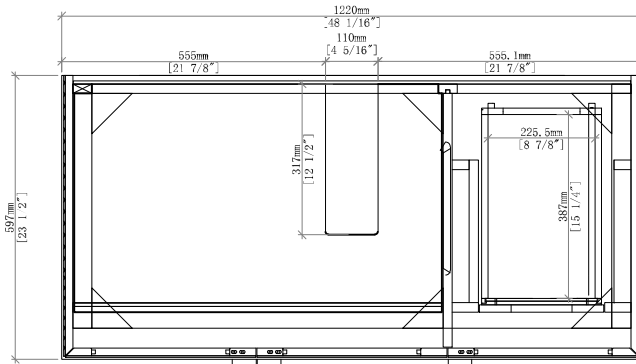

#### Dimension

- Cabinet Width: 47-11/16" (1212mm)
- Cabinet Depth: 23-3/8" (593mm)
- Height: 17-15/16" (455mm)
- Rough-In Height: 21" (551mm)
- Requires a compact, bottle-style trap
- Shelf Width: 47-7/8" (1216mm)
- Shelf Depth: 21-1/4" (540mm)
- Shelf Height: 1-15/16" (50mm)

### 48" Marcello Single Vanity

D200-V48-CSN

All dimensions are nominal

Diagrams are of cabinet only-James Martin Optional Countertops and sinks are not shown

Visit website for warranty and installation information

## 48" Marcello Single Vanity

D200-V48-CSN

Top View

Side View 1

Front View

Side View 1

All dimensions are nominal

Diagrams are of cabinet only-James Martin Optional Countertops and sinks are not shown