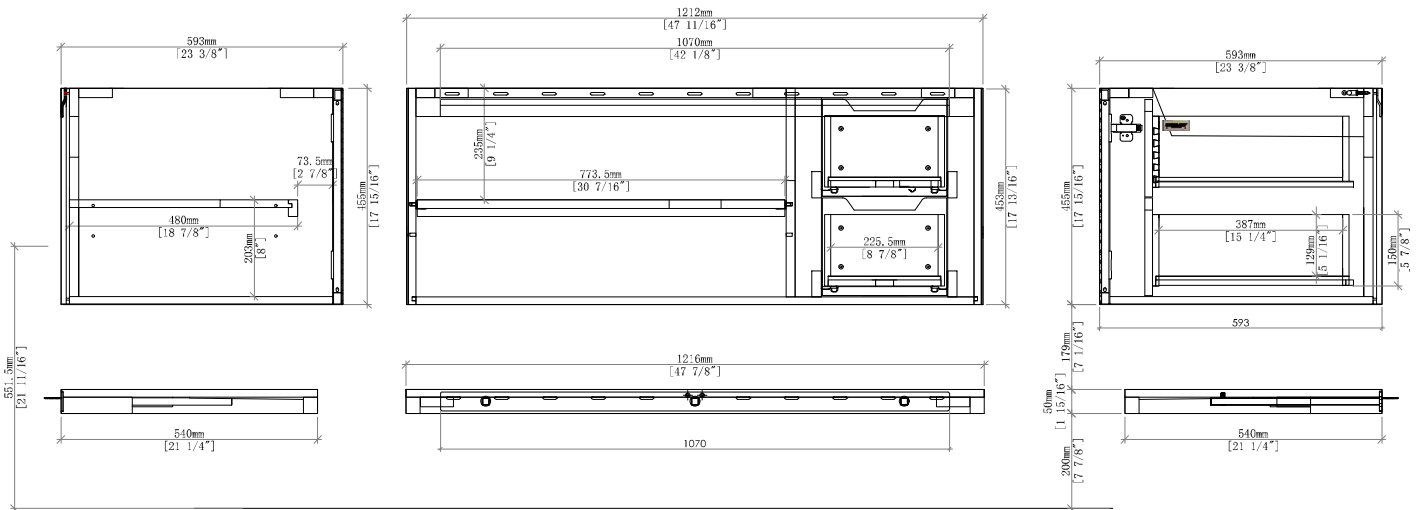

### 48" Marcello Single Vanity

D200-V48-CSN

#### Dimension

- Cabinet Width: 47-11/16" (1212mm)
- Cabinet Depth: 23-3/8" (593mm)
- Height: 17-15/16" (455mm)
- Rough-In Height: 21" (551mm)
- Requires a compact, bottle-style trap
- Shelf Width: 47-7/8" (1216mm)
- Shelf Depth: 21-1/4" (540mm)
- Shelf Height: 1-15/16" (50mm)

### 48" Marcello Single Vanity

D200-V48-CSN

All dimensions are nominal

Diagrams are of cabinet only-James Martin Optional Countertops and sinks are not shown

Visit website for warranty and installation information

## 48" Marcello Single Vanity

D200-V48-CSN

Top View

Side View 1

Front View

Side View 1

All dimensions are nominal

Diagrams are of cabinet only-James Martin Optional Countertops and sinks are not shown