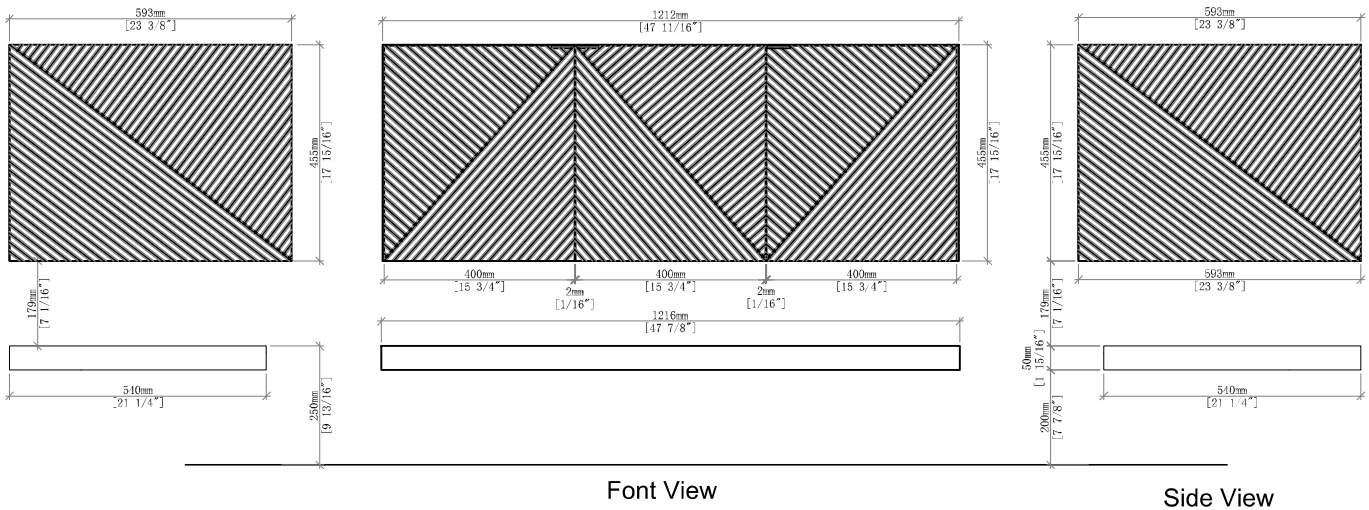

#### Details and Features

- Solids: Poplar
- Veneers: Acacia
- Panels: Marine MDF
- Installation Type: Wall Mount
- Number of Doors: 3
- Number of Drawers: 2 (internal)
- Shelves: 1 Internal, adjusting
- Floating Shelf
- Assembly Type: Cabinet arrives fully assembled
- Drawer Boxes: Ash veneer over Marine MDF
- English Dovetail joinery
- Aluminum Laminate Drawer Liners
- Hardware Finish: Champagne Brass
- Full Extension, Soft Close Glides
- European Soft Close Hinges
- Vanity Top: Optional 3cm Tops available
- Number of Basins: 1  
(included with optional countertop purchase)

#### Dimension

- Cabinet Width: 47-11/16" (1212mm)
- Cabinet Depth: 23-3/8" (593mm)
- Height: 17-15/16" (455mm)
- Rough-In Height: 21" (551mm)
- Requires a compact, bottle-style trap
- Shelf Width: 47-7/8" (1216mm)
- Shelf Depth: 21-1/4" (540mm)
- Shelf Height: 1-15/16" (50mm)

### 48" Marcello Single Vanity

D200-V48-CSN

All dimensions are nominal

Diagrams are of cabinet only-James Martin Optional Countertops and sinks are not shown

Visit website for warranty and installation information

## 48" Marcello Single Vanity

D200-V48-CSN

Top View

Side View 1

Front View

Side View 1

All dimensions are nominal

Diagrams are of cabinet only-James Martin Optional Countertops and sinks are not shown