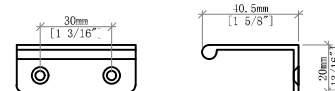

Drawer Edge Pulls