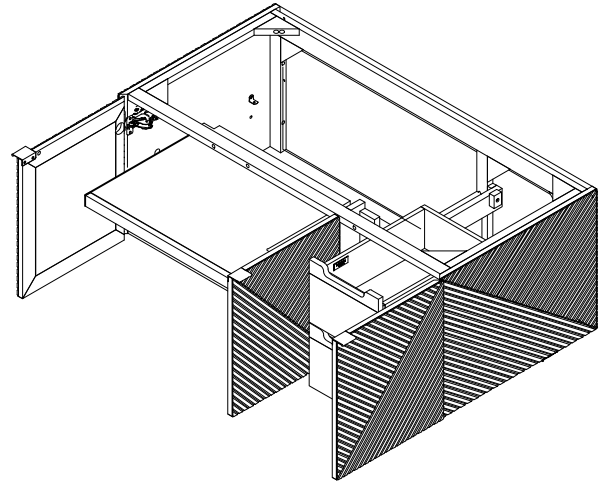

### 48" Marcello Single Vanity

D200-V48-CSN

### 48" Marcello Single Vanity

#### Details and Features

- Solids: Poplar
- Veneers: Acacia
- Panels: Marine MDF
- Installation Type: Wall Mount
- Number of Doors: 3
- Number of Drawers: 2 (internal)
- Shelves: 1 Internal, adjusting
- Floating Shelf
- Assembly Type: Cabinet arrives fully assembled
- Drawer Boxes: Ash veneer over Marine MDF
- English Dovetail joinery
- Aluminum Laminate Drawer Liners
- Hardware Finish: Champagne Brass
- Full Extension, Soft Close Glides
- European Soft Close Hinges
- Vanity Top: Optional 3cm Tops available
- Number of Basins: 1  
(included with optional countertop purchase)

#### Dimension

- Cabinet Width: 47-11/16" (1212mm)
- Cabinet Depth: 23-3/8" (593mm)
- Height: 17-15/16" (455mm)
- Rough-In Height: 21" (551mm)
- Requires a compact, bottle-style trap
- Shelf Width: 47-7/8" (1216mm)
- Shelf Depth: 21-1/4" (540mm)
- Shelf Height: 1-15/16" (50mm)