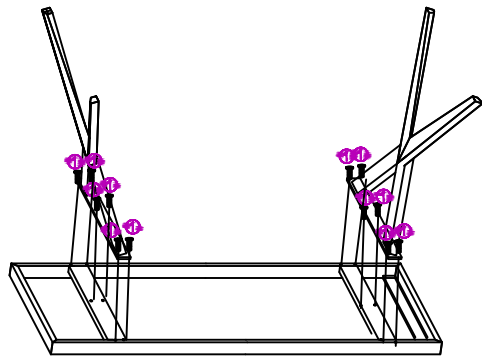

Dining Table

Notice:

1. Follow the installation instructions. Please confirm all accessories are preset before installation.
2. Do not fully tighten the screws during initial assembly. Fully tighten screws only once all pieces which are correctly assembled.
3. If you encounter any problems during installation, please contact our customer service
4. Please unbox the item from the side with an open-label and put a carpet on the floor to avoid scratching it.

Recommended installers: 2

Put a carpet on the floor before unpacking

Estimate installation time: 20 minutes

Item no	Reference Image	Qty
<b>(A)</b>		<b>x1</b>
<b>(B)</b>		<b>x 2</b>
<b>(C)</b>		<b>x1</b>

Item no	Reference Image	Qty
<b>(1)</b>		<b>x18</b>
<b>(2)</b>		<b>x1</b>

**1**

Ⓑ 1pc   Ⓒ 1pc   ① 12pc   ② 1pc

3

**2**

Ⓐ 1PC   Ⓑ 1pc   ① 4pc   ③ 1pc

4