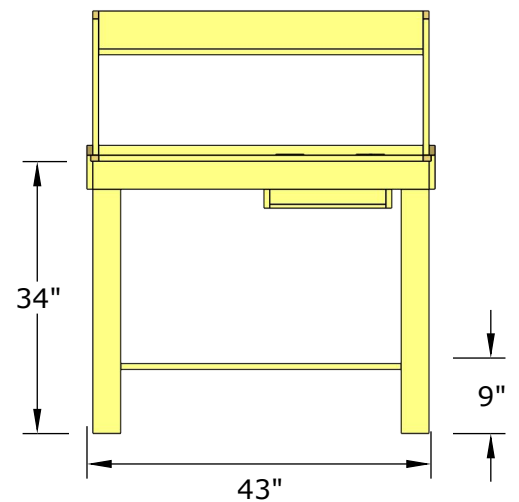

### Kit Includes:

- Western Red Cedar Construction
- Sturdy and Easy to Assemble
- Removable Wooden Sink
- Hinged Sink Lid
- Hardware Included (screws and nails).

**Item# PB42**

**Revised:  
March 27, 2025**

## SPECIFICATIONS

- A: Overall Height = 51"
- B: Depth = 23"
- C: Width = 43"
- D: Top Shelf Height = 34"
- E: Bottom Shelf Height = 9"

**Shipping Pkg. Size: 22"w x 46"d x 7"h**  
**Shipping Weight: = 45 lbs**