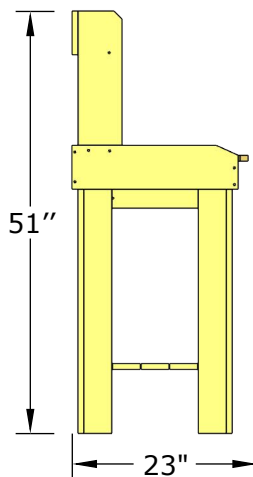

### Kit Includes:

- Western Red Cedar Construction
- Sturdy and Easy to Assemble
- Removable Wooden Sink
- Hinged Sink Lid
- Hardware Included (screws and nails).

**Item# PB42**

**Revised:  
March 27, 2025**

## SPECIFICATIONS

- A: Overall Height = 51"
- B: Depth = 23"
- C: Width = 43"
- D: Top Shelf Height = 34"
- E: Bottom Shelf Height = 9"

**Shipping Pkg. Size: 22"w x 46"d x 7"h**  
**Shipping Weight: = 45 lbs**