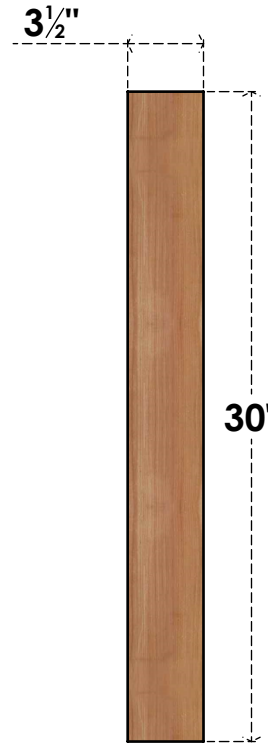

BRC04X18X30TRA00SWR

3 1/2"W X 18"D X 30"H TRADITIONAL SMOOTH BRACE, WESTERN RED CEDAR

SIDE

FRONT

EKENA MILLWORK
 2300 WEST MAIN ST.
 CLARKSVILLE, TX 75426
 TOLL FREE: 866-607-0453
 WWW.EKENAMILLWORK.COM

NOTES