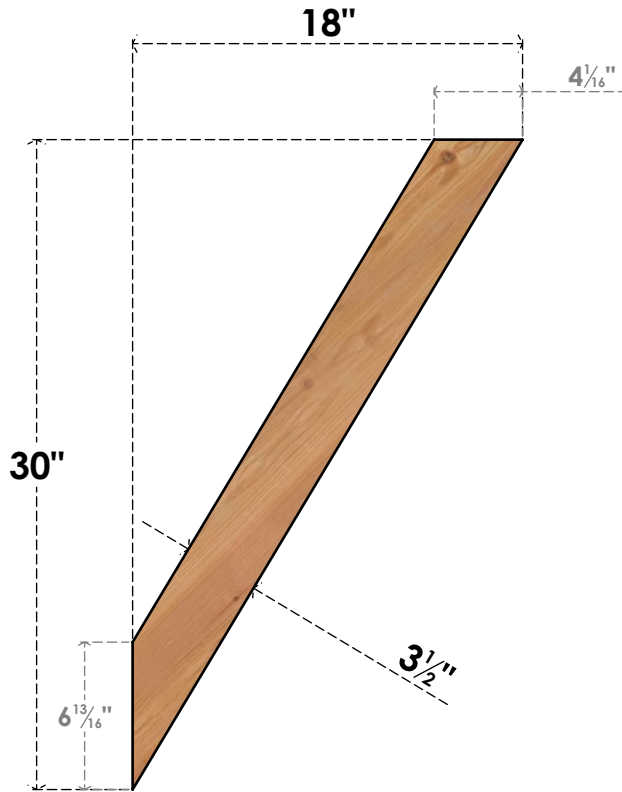

BRC04X18X30TRA00SWR

3 1/2"W X 18"D X 30"H TRADITIONAL SMOOTH BRACE, WESTERN RED CEDAR

SIDE

FRONT

EKENA MILLWORK
 2300 WEST MAIN ST.
 CLARKSVILLE, TX 75426
 TOLL FREE: 866-607-0453
 WWW.EKENAMILLWORK.COM

NOTES