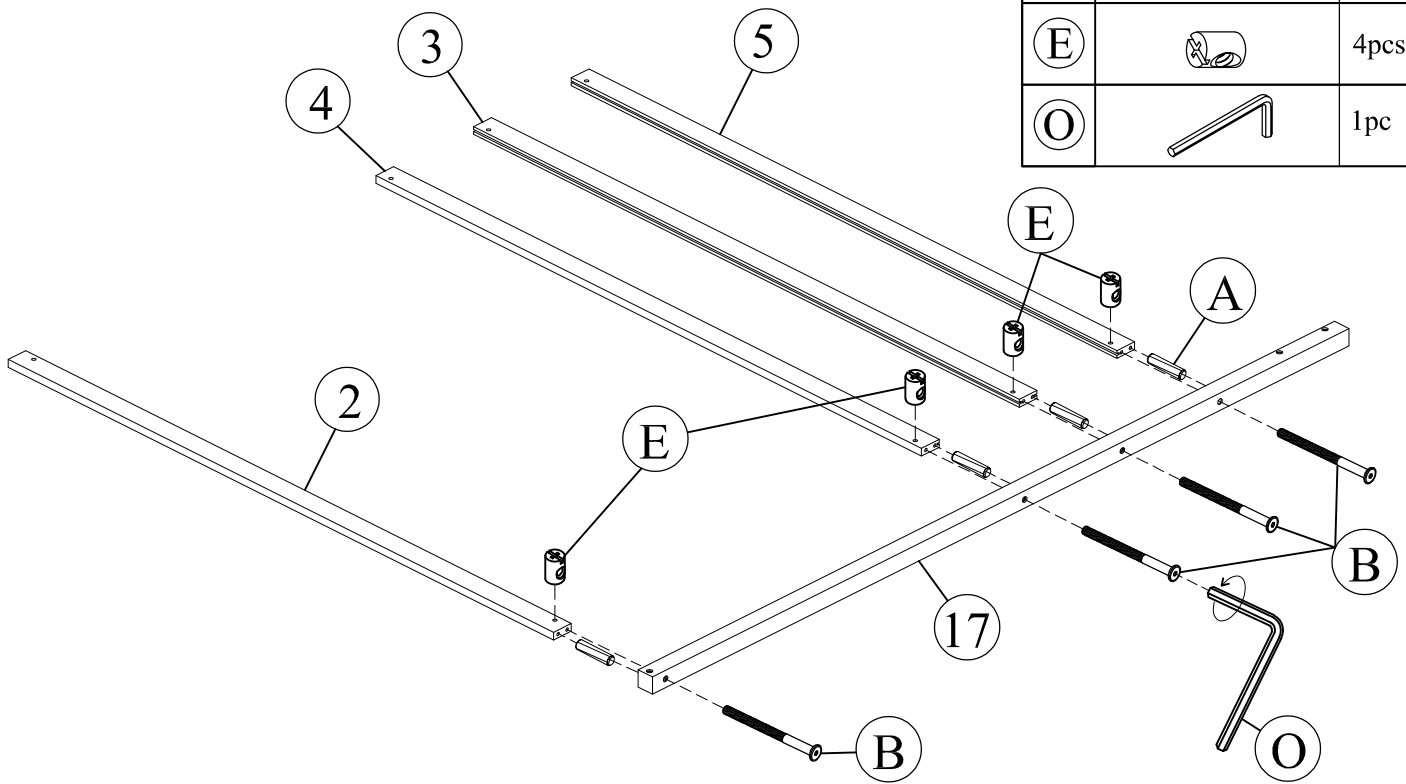

## Part List (WF322370)

<p>① x2</p>  <p style="text-align: center;"><b>Roof rail</b></p>	<p>③ x1</p>  <p style="text-align: center;"><b>Mid guard panel</b></p>
<p>④ x1</p>  <p style="text-align: center;"><b>Top guard panel</b></p>	<p>⑤ x1</p>  <p style="text-align: center;"><b>Bottom guard panel</b></p>
<p>⑦ x1</p>  <p style="text-align: center;"><b>Connected bar</b></p>	<p>⑨ x1</p>  <p style="text-align: center;"><b>Top Side Rail</b></p>
<p>⑩ x1</p>  <p style="text-align: center;"><b>Top Side Rail</b></p>	<p>⑪ x1</p>  <p style="text-align: center;"><b>Top Side Rail</b></p>
<p>⑭ x1</p>  <p style="text-align: center;"><b>Back (left) Leg</b></p>	<p>⑮ x1</p>  <p style="text-align: center;"><b>Front (left) Leg</b></p>
<p>⑯ x1</p>  <p style="text-align: center;"><b>Back (right) Leg</b></p>	<p>⑰ x1</p>  <p style="text-align: center;"><b>Front (right) Leg</b></p>
<p>⑲ x4</p>  <p style="text-align: center;"><b>Support Leg</b></p>	<p>⑳ x4</p>  <p style="text-align: center;"><b>Slats</b></p>

## Hardware List (WF322369)

No.	OUTLOOK	DESC	QTY
A		Dowel Ø8*30mm	20pcs
B		Bolts M6*80mm	26pcs
C		Bolts M6*30mm	4pcs
D		Bolts M6*35mm	14pcs
E		Cross dowel M6*13mm	26pcs
G		Flat head screw #8*25mm	27pcs
H		Flat head screw #7*12mm	30pcs
I		Wooden splints	2pcs
K		Led Light	1pc
L		Plastic brace	15pcs
O		Allen key 60*22*4mm	1pc
J		Flat head screw #8*30mm	18pcs

# STEP 1

(A)		4pcs
(B)		4pcs
(E)		4pcs
(O)		1pc