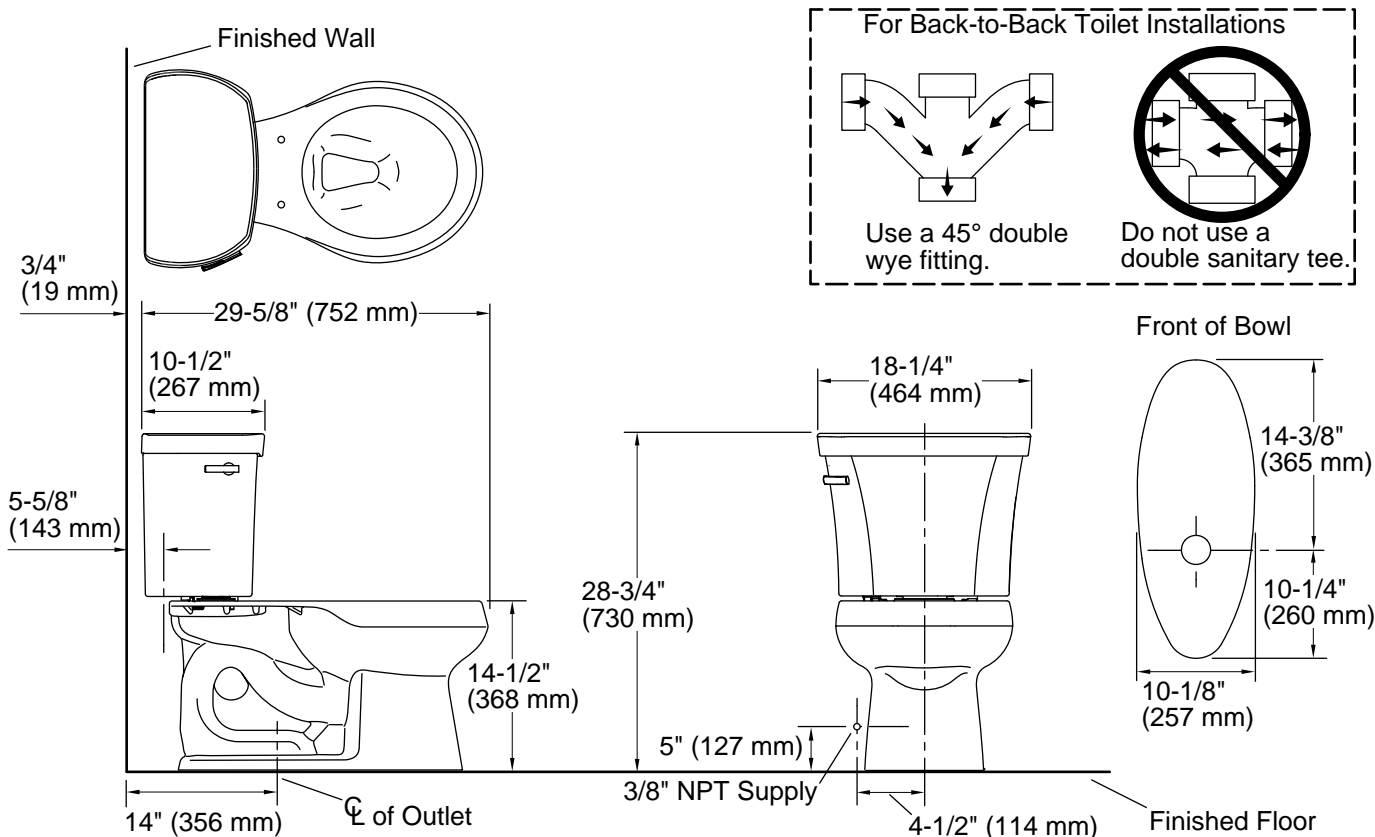

### Features

- Two-piece design
- Round-front bowl offers an ideal solution for smaller bathrooms and powder rooms
- Left-hand Polished Chrome trip lever
- Tank cover locks included
- Combination consists of the K-4841-T tank and the K-4197 bowl
- Coordinates with other products in the Wellworth collection
- KOHLER's canister flush valve harnesses the natural force of gravity and optimizes flushing performance
- Eligible for consumer rebates in some municipalities
- 1.28 gpf (4.8 lpf)
- 2-1/8" (54 mm) fully glazed trapway
- Class Five® canister optimizes the flow out of the tank, harnessing gravity and the natural powerful reducing cascade of water to increase the power and effectiveness of the flush

## Technical Information

All product dimensions are nominal.

Toilet type:	Floor-mount
Waste Outlet:	Floor
Bowl shape:	Round-front
Flush type:	Class Five
Trap passageway:	2-1/8" (54 mm)
Water surface size:	10-1/2" x 7-3/4" (267 mm x 197 mm)
Rim to water surface:	5-1/4" (133 mm)
Rough-in:	14" (356 mm)
Seat-mounting holes:	5-1/2" (140 mm)

## Notes

Install this product according to the installation instructions.

For back-to-back toilet installations: Use only a 45° double wye fitting.