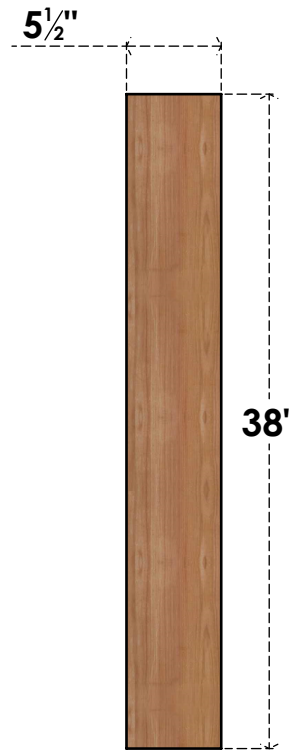

BRC06X38X38TRA00SWR

5 1/2"W X 38"D X 38"H TRADITIONAL SMOOTH BRACE, WESTERN RED CEDAR

SIDE

FRONT

EKENA MILLWORK
 2300 WEST MAIN ST.
 CLARKSVILLE, TX 75426
 TOLL FREE: 866-607-0453
 WWW.EKENAMILLWORK.COM

NOTES