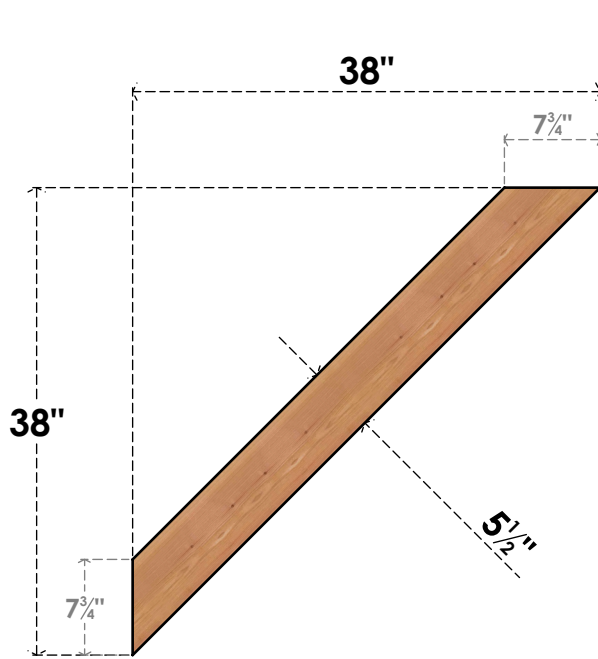

BRC06X38X38TRA00SWR

5 1/2"W X 38"D X 38"H TRADITIONAL SMOOTH BRACE, WESTERN RED CEDAR

SIDE

FRONT

EKENA MILLWORK
 2300 WEST MAIN ST.
 CLARKSVILLE, TX 75426
 TOLL FREE: 866-607-0453
 WWW.EKENAMILLWORK.COM

NOTES