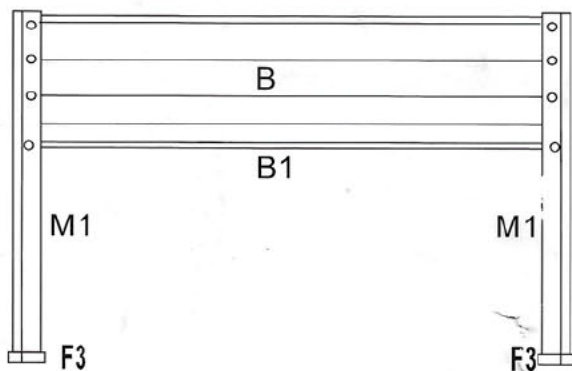

# Galvanized Raised Garden Bed

Size: Rectangle 58x 116x 80cm

## step2