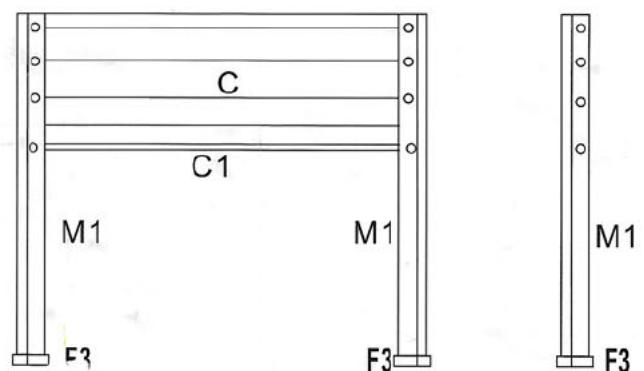

Galvanized Raised Garden Bed

Size: Rectangle 58x 116x 80cm

step2

step3

step4