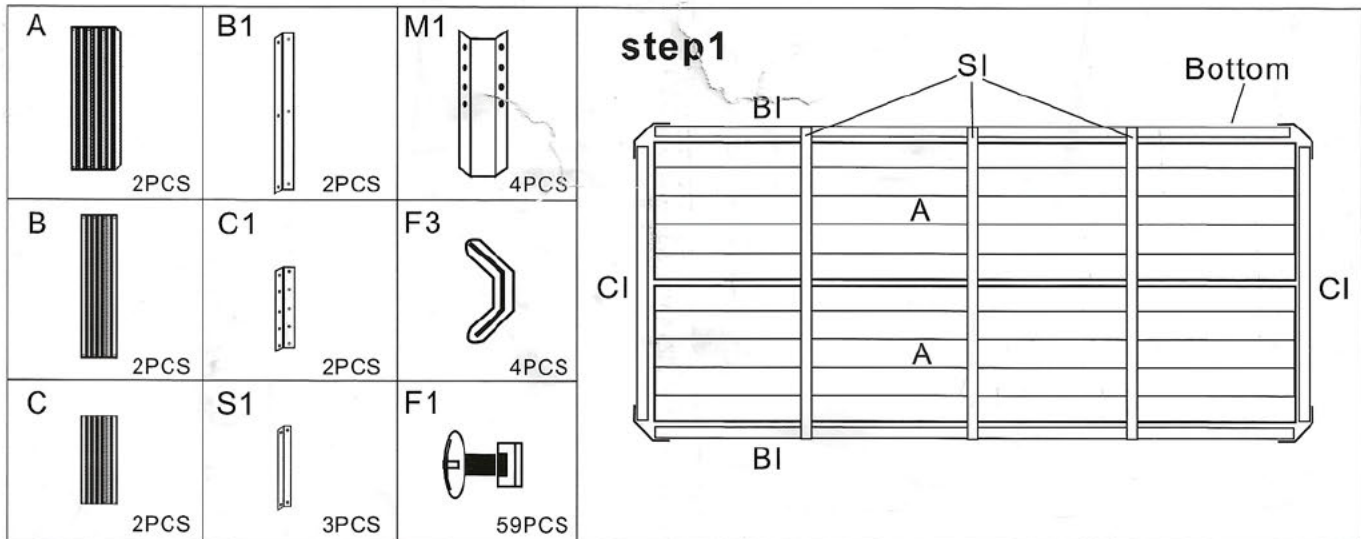

# Galvanized Raised Garden Bed

Size: Rectangle 58x 116x 80cm

## step2