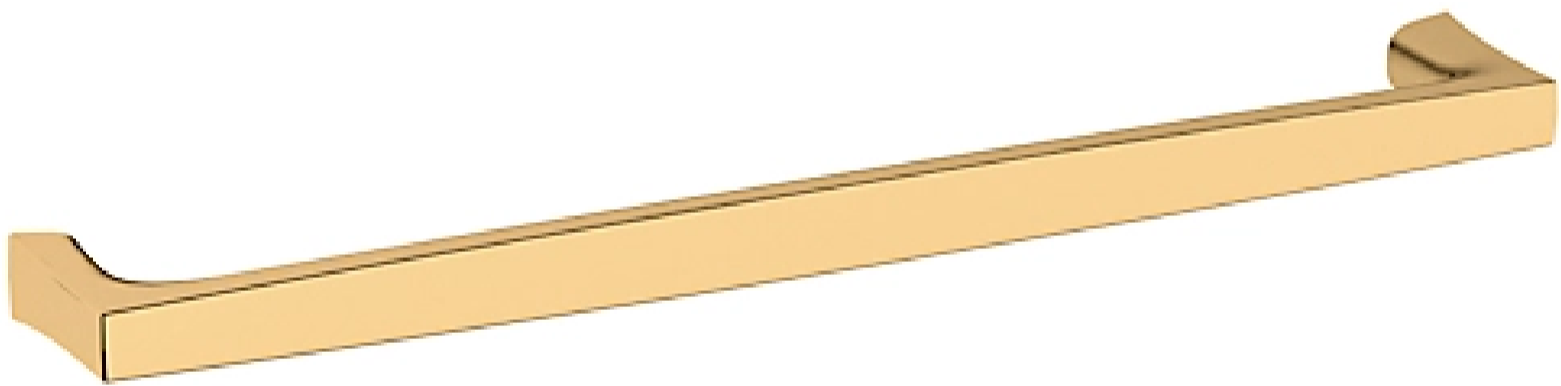

4957 PALM SPRINGS PULL 12" CTC

SPECIFICATIONS

STYLE

Contemporary

4957 PALM SPRINGS PULL

12" CTC

ESTATE PORTFOLIO

Model Number:
4957.031

Key Features

- ✓ Pull out all the stops with this instant upgrade to your home. With an ode to the modern homes of its namesake, the Palm Springs collection is sleek and sophisticated.

FINISHES OPTIONS

Satin Nickel - 150, US15

Lifetime (PVD) Polished Nickel - 055

Polished Chrome - 260

Lifetime (PVD) Polished Brass - 003

Lifetime (PVD) Satin Brass - 044

Satin Black - 190

Venetian Bronze - 112, 11P

Non-lacquered Brass - 031

all measurements in inches