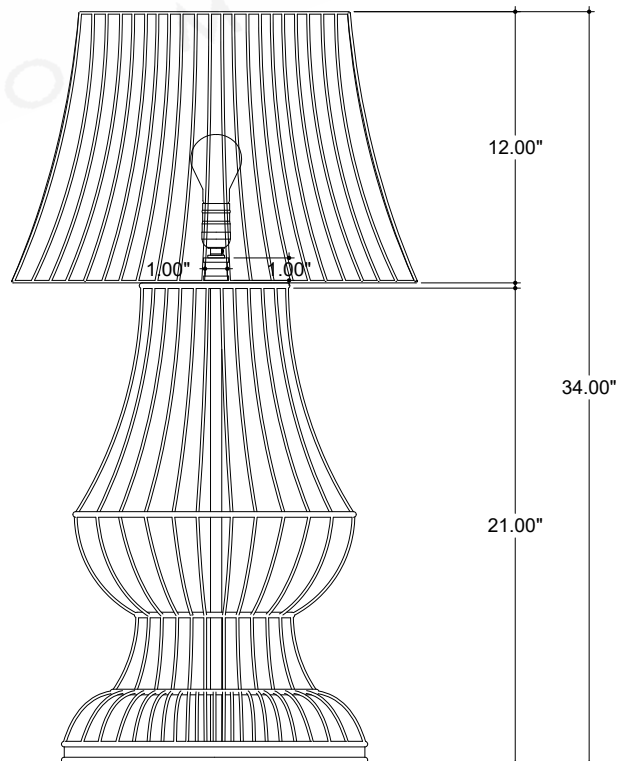

ITEM: 6000-1062

Overall Dimensions

Height: 34"
Width: 18"
Depth: 18"

TOP VIEW

FRONT VIEW