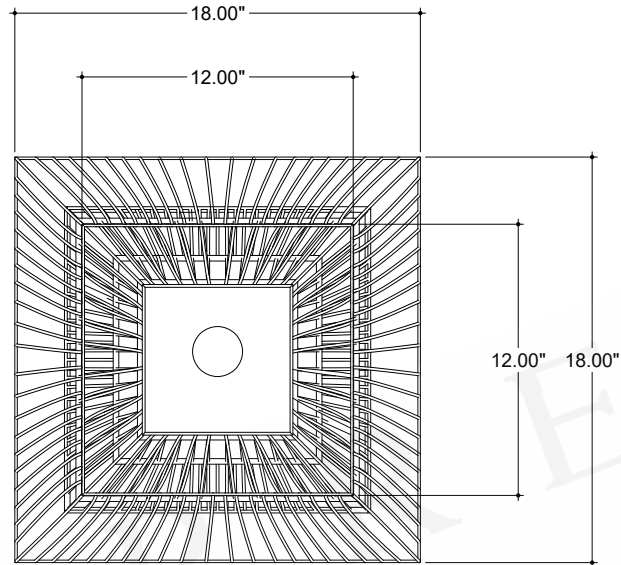

ITEM: 6000-1062

Overall Dimensions

Height: 34"
Width: 18"
Depth: 18"

TOP VIEW

FRONT VIEW