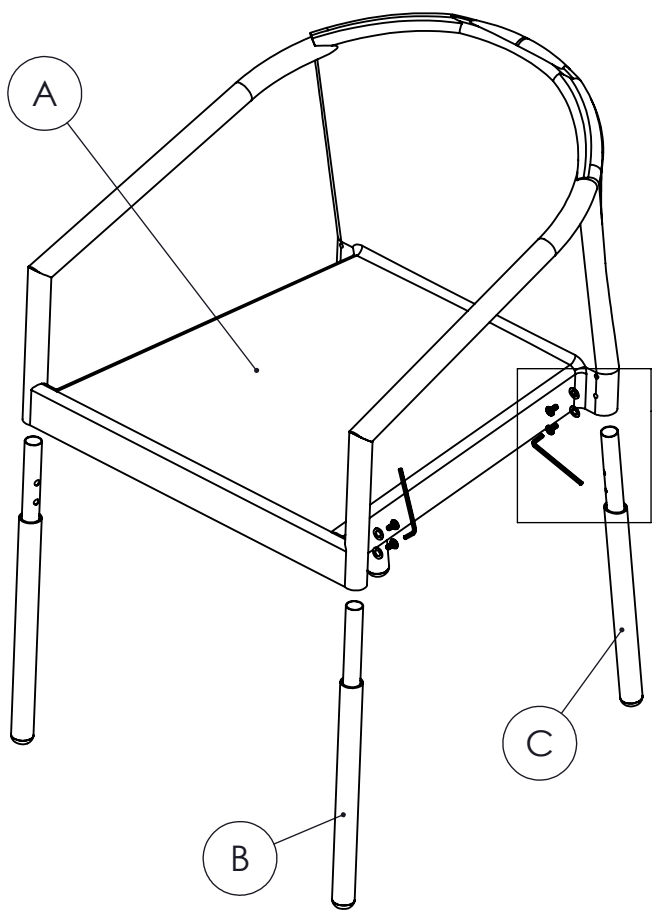

# Assembly Instruction

## Pancoast Patio Chair with Cushions

<b>D</b>	Washer		8pcs
<b>E</b>	M6x20 Bolt		8pcs
<b>G</b>	M4 Hex key		1pc

x4

x4