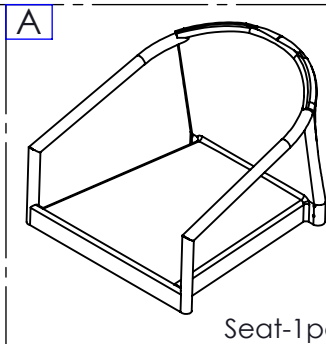

# Assembly Instruction

## Pancoast Patio Chair with Cushions

<b>D</b>	Washer		8pcs
<b>E</b>	M6x20 Bolt		8pcs
<b>G</b>	M4 Hex key		1pc

x4

x4