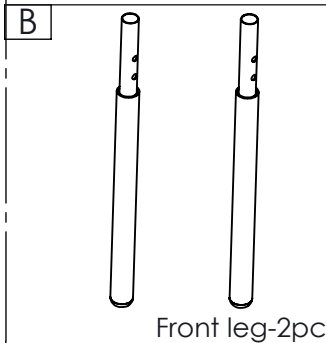

# Assembly Instruction

## Pancoast Patio Chair with Cushions

<b>D</b>	Washer		8pcs
<b>E</b>	M6x20 Bolt		8pcs
<b>G</b>	M4 Hex key		1pc

x4

x4