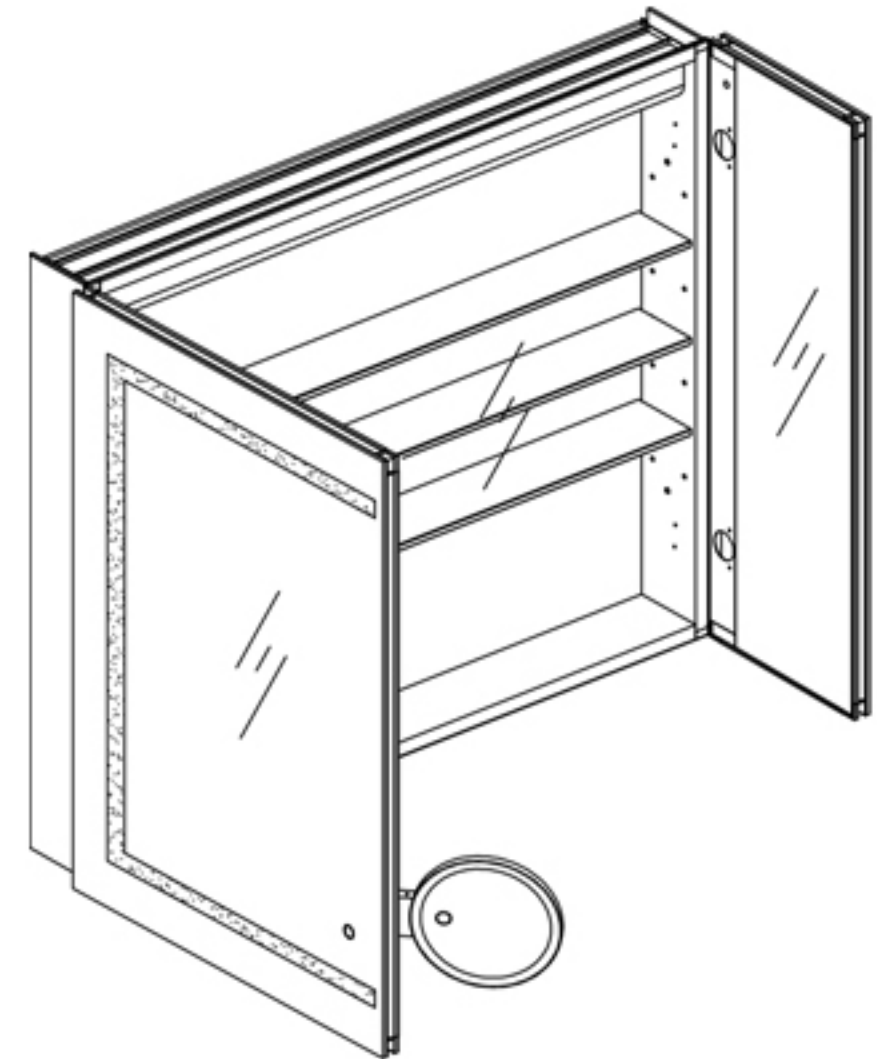

## Features

- Cool white LED Light with Dimmable touch control
- Mirrored interior with 3 adjustable glass shelves
- Includes Defogger with push button
- Includes one outlet without USB port
- Includes an adjustable makeup mirror
- Includes installation hardware for recess mounting
- Can be recessed or surface mounted  
(surface mounting is included )
- Energy efficient LED lighting:

## Construction

- Grey aluminum body and door frame
- 3 mirror design – rear of cabinet and both sides of door
- Concealed finger pull-door edge
- Two pieces DTC 155° self-closing hinges for each door
- Adjustable shelving at 2-1/3" (60 mm) increments
- Single field wire into electrical shelf - Front access serviceability

## Dimensions

Height: 30" ( 762 mm)

Width: 30" ( 762 mm)

Depth: 5" (127 mm) When surface mounted

1" (25 mm) When recessed

## Installation Options

- Recessed Mount - Rough Opening - 29-1/2" H x 29-1/2" W x 4" D (749mm H x 749mm W x 102mm D)
- Surface Mount - Surface Mount Kit is included