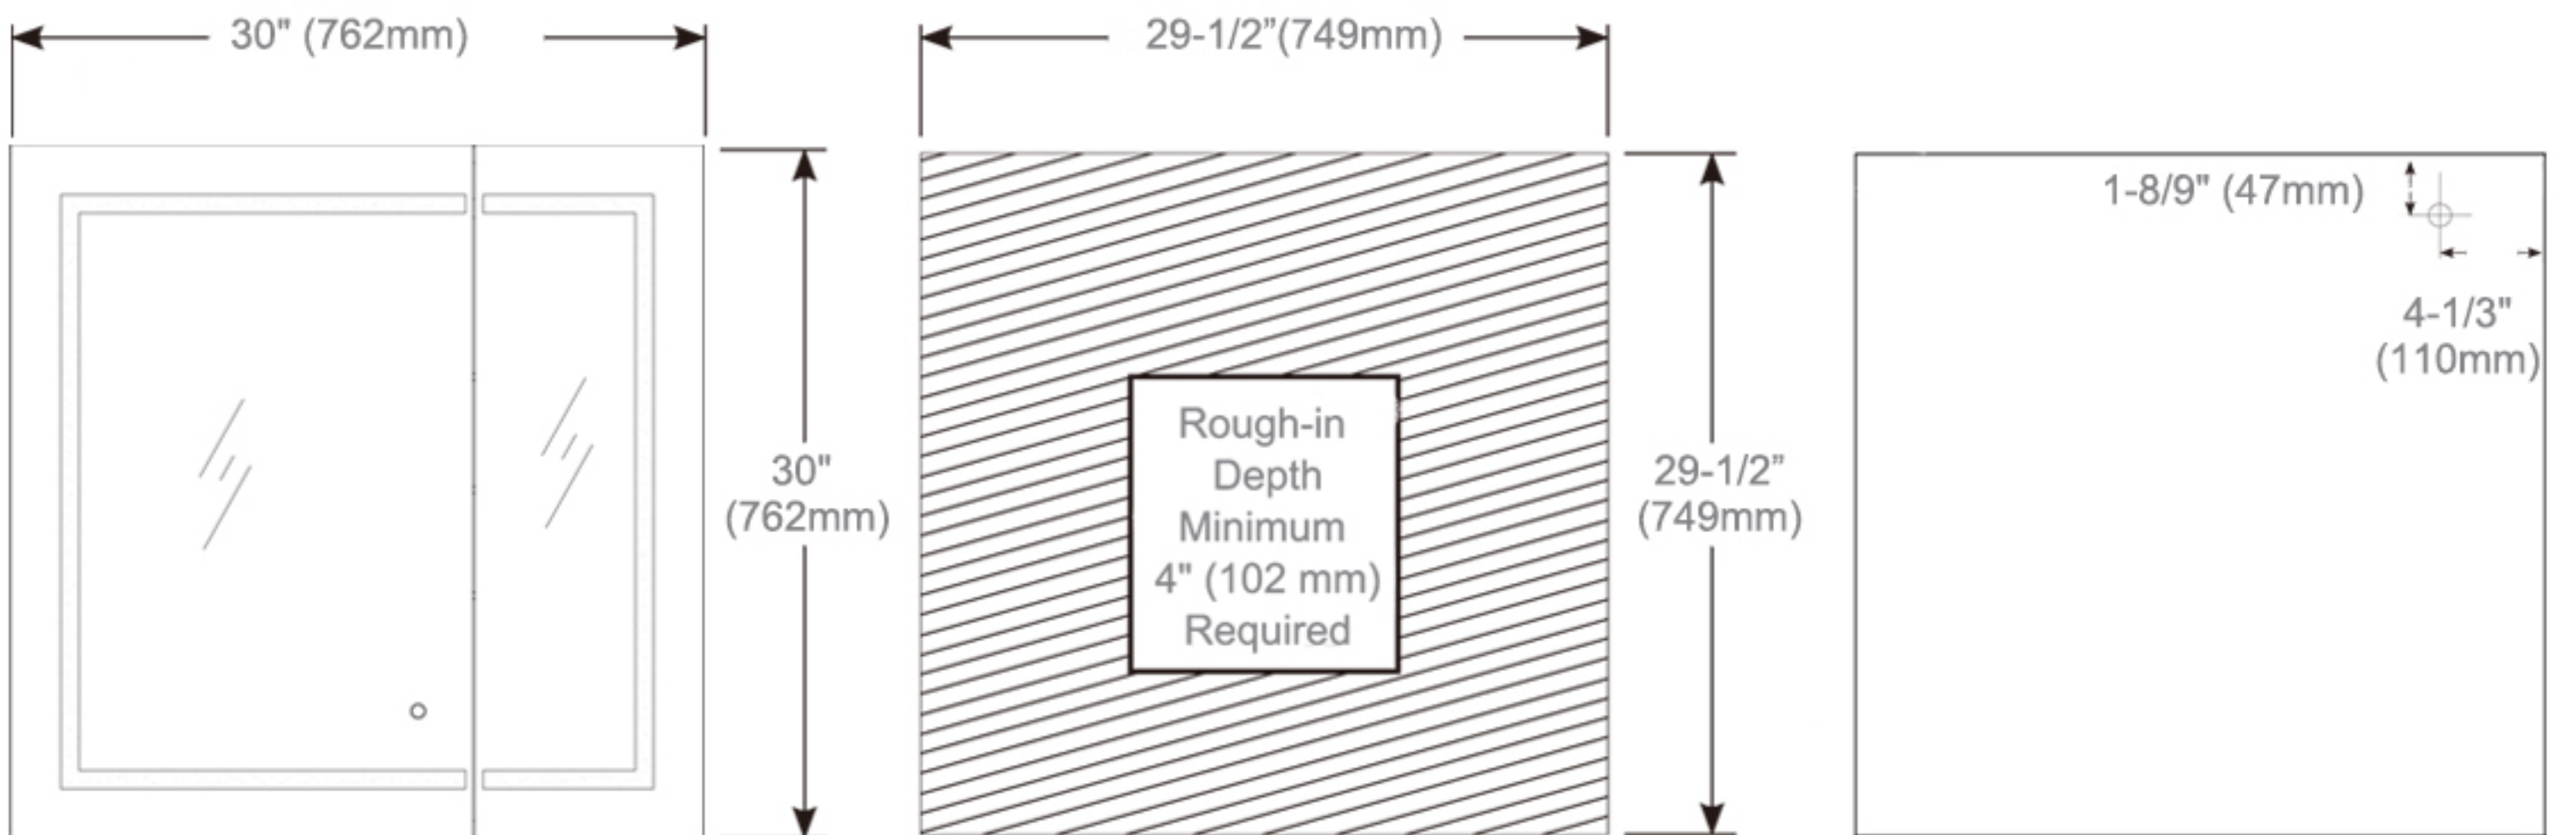

## Dimensions

Height: 30" ( 762 mm)

Width: 30" ( 762 mm)

Depth: 5" (127 mm) When surface mounted

1" (25 mm) When recessed

## Installation Options

- Recessed Mount - Rough Opening - 29-1/2" H x 29-1/2" W x 4" D (749mm H x 749mm W x 102mm D)
- Surface Mount - Surface Mount Kit is included

Circuit Diagram

Recessed Mount

Surface Mount

Cabinet Dimensions

Rough-in Dimensions

Back of Cabinet - Wire Access Location