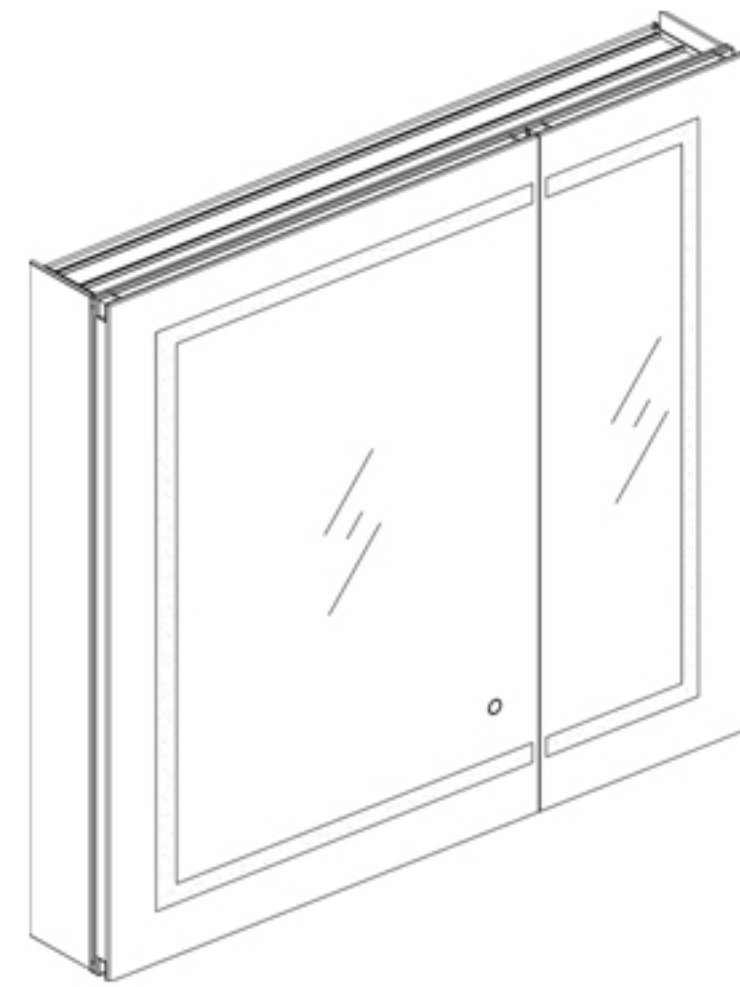

## Features

- Cool white LED Light with Dimmable touch control
- Mirrored interior with 3 adjustable glass shelves
- Includes Defogger with push button
- Includes one outlet without USB port
- Includes an adjustable makeup mirror
- Includes installation hardware for recess mounting
- Can be recessed or surface mounted  
(surface mounting is included )
- Energy efficient LED lighting:

## Construction

- Grey aluminum body and door frame
- 3 mirror design – rear of cabinet and both sides of door
- Concealed finger pull-door edge
- Two pieces DTC 155° self-closing hinges for each door
- Adjustable shelving at 2-1/3" (60 mm) increments
- Single field wire into electrical shelf - Front access serviceability

## Dimensions

Height: 30" ( 762 mm)

Width: 30" ( 762 mm)

Depth: 5" (127 mm) When surface mounted

1" (25 mm) When recessed

## Installation Options

- Recessed Mount - Rough Opening - 29-1/2" H x 29-1/2" W x 4" D (749mm H x 749mm W x 102mm D)
- Surface Mount - Surface Mount Kit is included