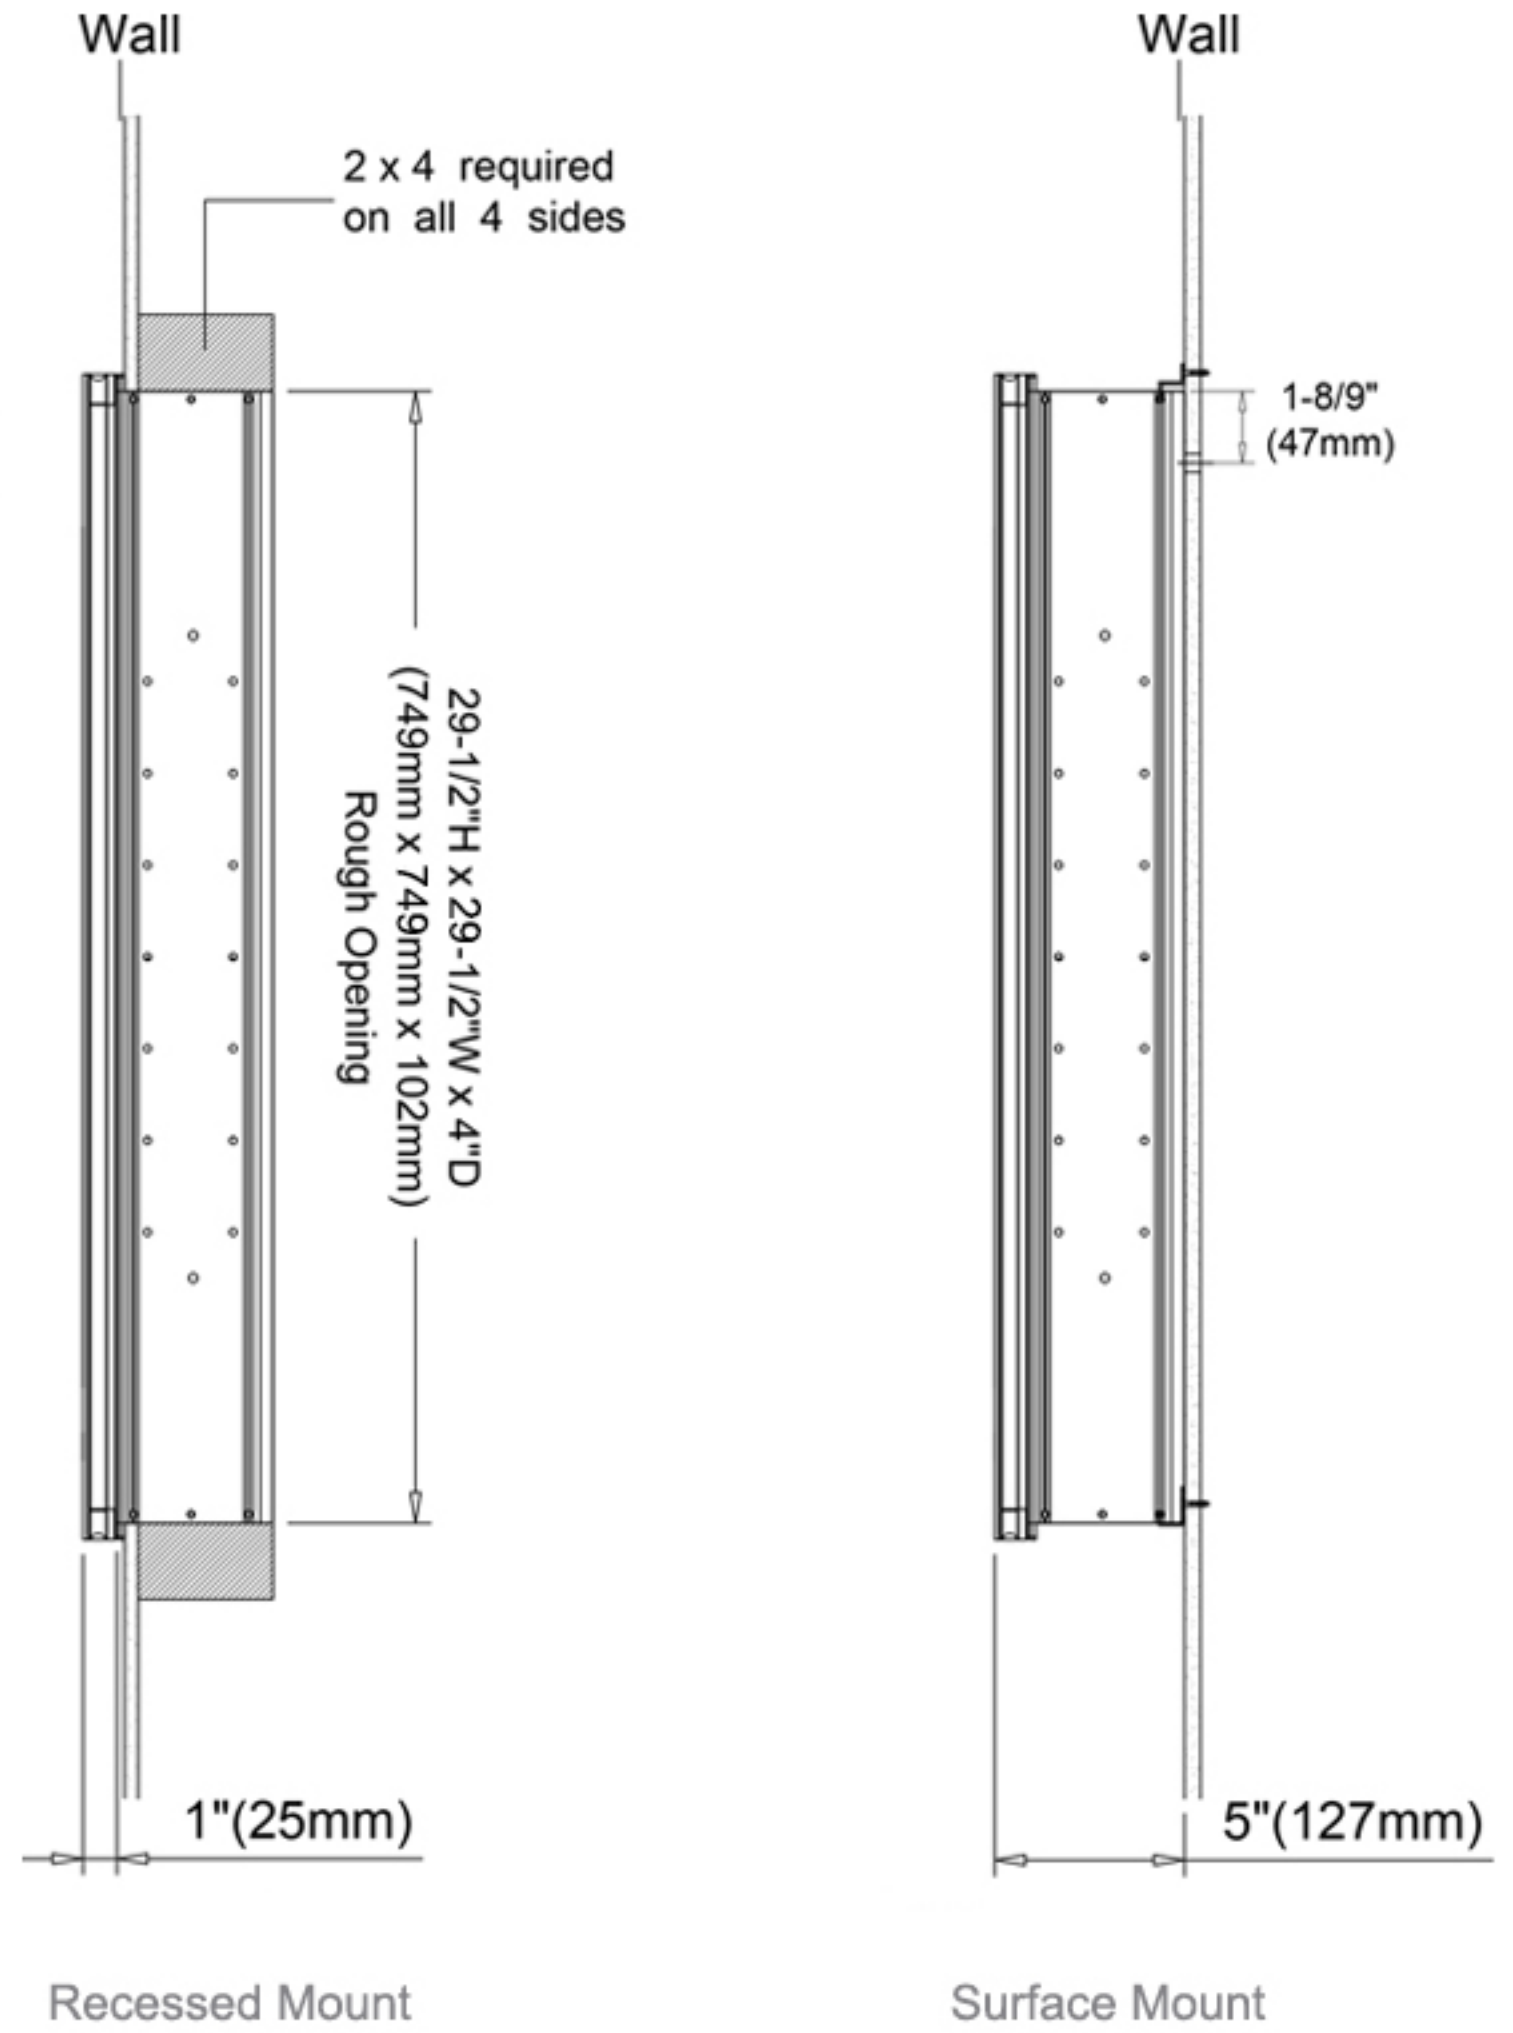

## Dimensions

Height: 30" ( 762 mm)

Width: 30" ( 762 mm)

Depth: 5" (127 mm) When surface mounted

1" (25 mm) When recessed

## Installation Options

- Recessed Mount - Rough Opening - 29-1/2" H x 29-1/2" W x 4" D (749mm H x 749mm W x 102mm D)
- Surface Mount - Surface Mount Kit is included

## Electrical System

- 60 Watts LED Driver
- INPUT : 120VAC 60HZ 1.2A
- OUTPUT : 12VAC 5.0A
- Field wire location as shown in drawing
- 1/2" conduit (Ø 7/8" actual) electrical knockout location shown below
- Included field wire cable clamp
- Circuit Diagram

Circuit Diagram

Recessed Mount

Surface Mount

Cabinet Dimensions

Rough-in Dimensions

Back of Cabinet - Wire Access Location