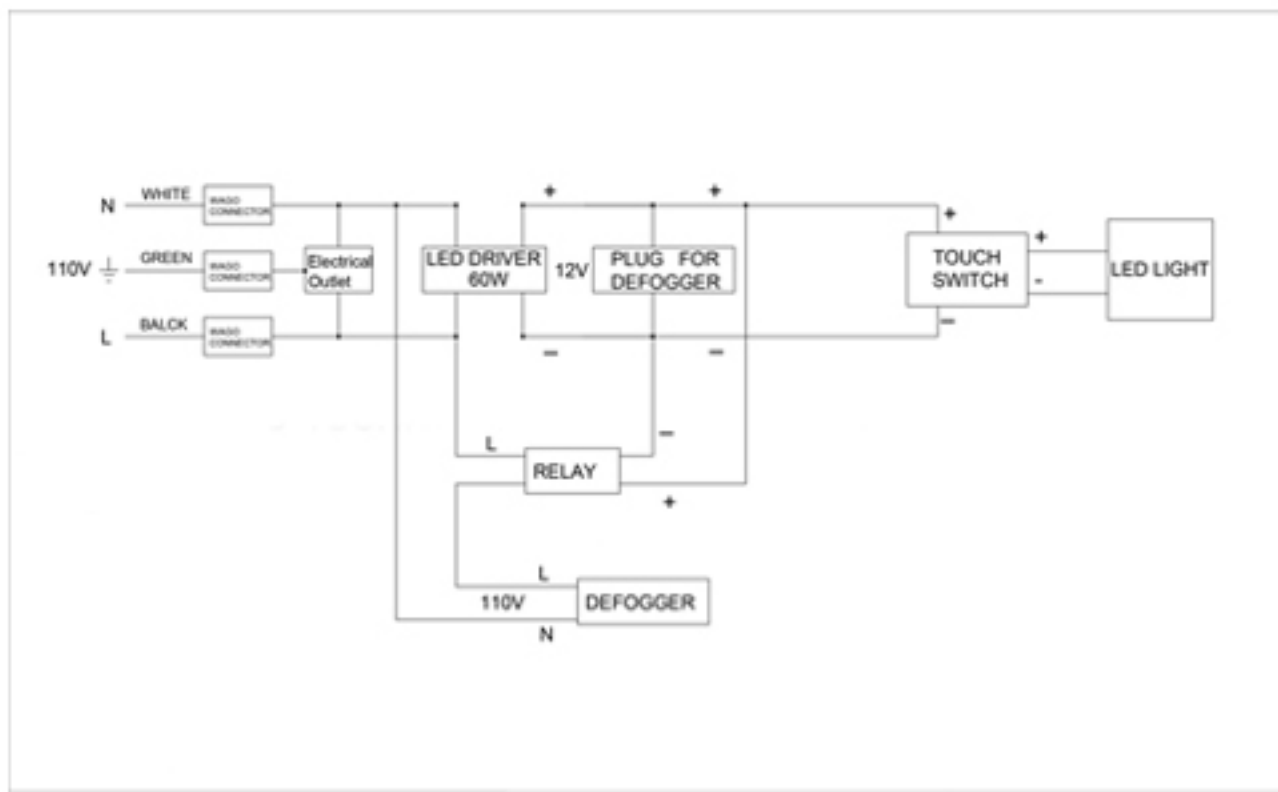

## Dimensions

Height: 30" ( 762 mm)

Width: 30" ( 762 mm)

Depth: 5" (127 mm) When surface mounted

1" (25 mm) When recessed

## Installation Options

- Recessed Mount - Rough Opening - 29-1/2" H x 29-1/2" W x 4" D (749mm H x 749mm W x 102mm D)
- Surface Mount - Surface Mount Kit is included

## Electrical System

- 60 Watts LED Driver
- INPUT : 120VAC 60HZ 1.2A
- OUTPUT : 12VAC 5.0A
- Field wire location as shown in drawing
- 1/2" conduit (Ø 7/8" actual) electrical knockout location shown below
- Included field wire cable clamp
- Circuit Diagram