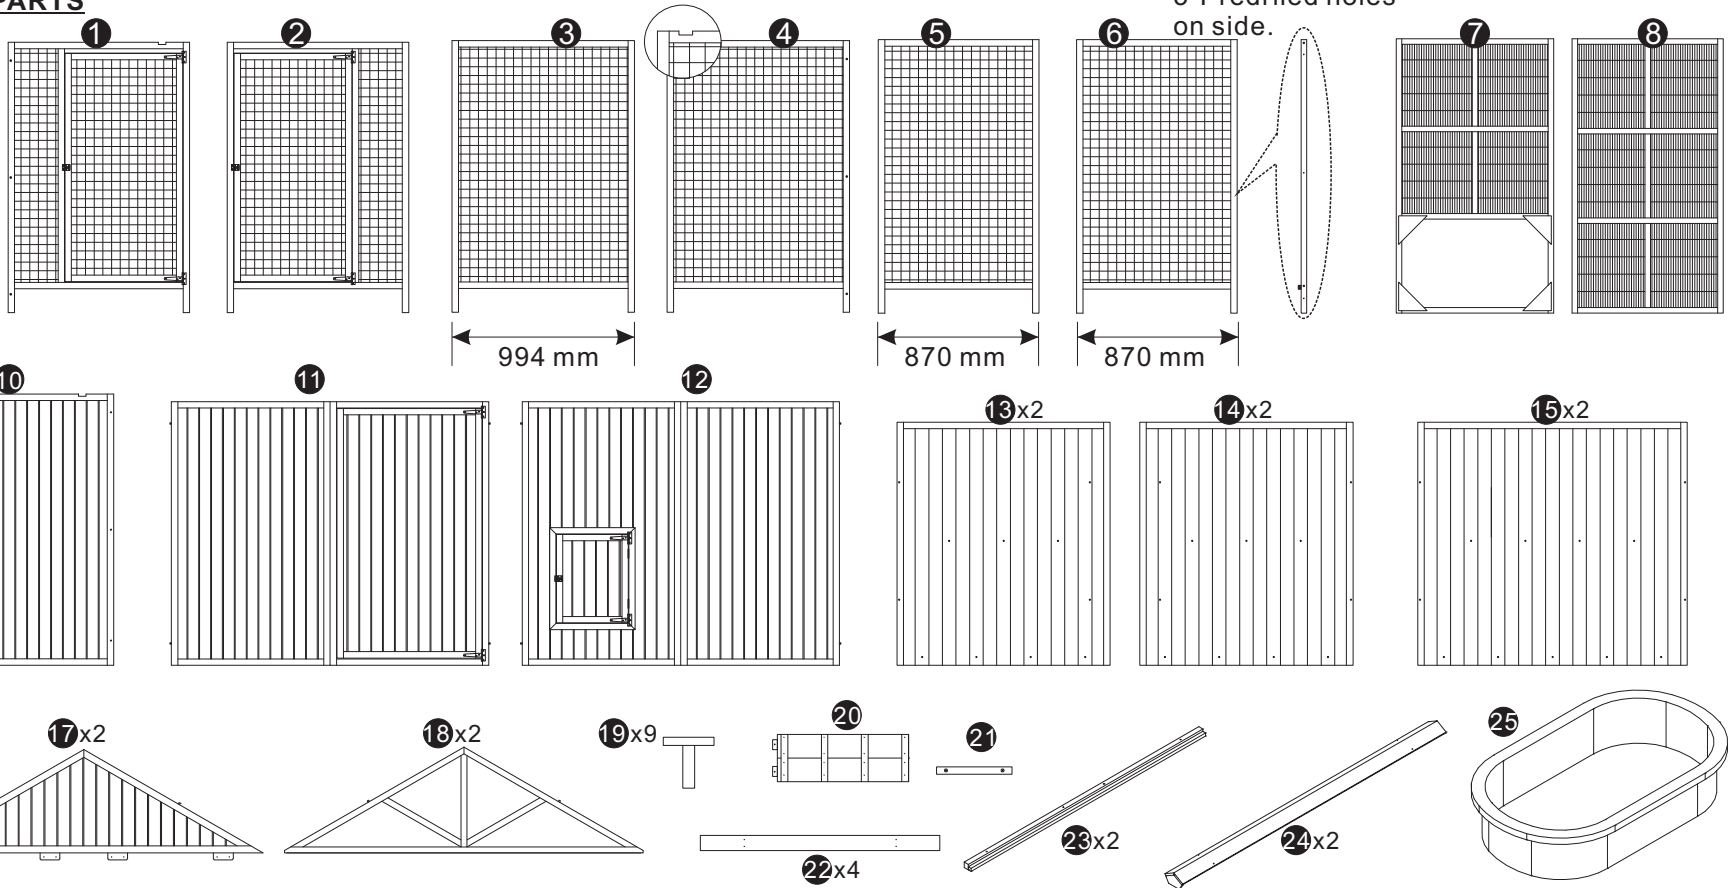

ASSEMBLY INSTRUCTION

DDP-1559L-PVC

- (A)  3.5x60=39x
- (B)  3.5x50=18x
- (C)  3.5x40=24x
- (D)  +  M4x50=8x
- (E)  3.5x25=40x
- (F)  3.0x16=14x
- (G)  (2.5")=2x

PARTS

1 ASSEMBLY

- (B)  x6
- (A)  x9

2 Backside

- (C)  x18

3