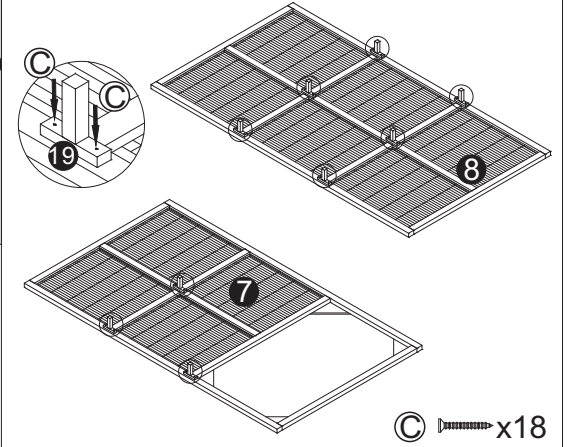

ASSEMBLY INSTRUCTION

DDP-1559L-PVC

- (A)  3.5x60=39x
- (B)  3.5x50=18x
- (C)  3.5x40=24x
- (D)  +  M4x50=8x
- (E)  3.5x25=40x
- (F)  3.0x16=14x
- (G)  (2.5")=2x

PARTS

1 ASSEMBLY

- (B)  x6
- (A)  x9

2 Backside

- (C)  x18

3