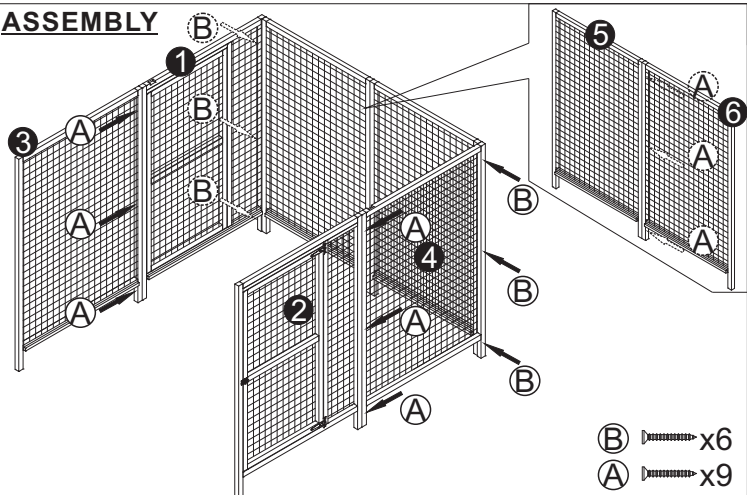

ASSEMBLY INSTRUCTION

DDP-1559L-PVC

- (A)  3.5x60=39x
- (B)  3.5x50=18x
- (C)  3.5x40=24x
- (D)  +  M4x50=8x
- (E)  3.5x25=40x
- (F)  3.0x16=14x
- (G)  (2.5")=2x

PARTS

1 ASSEMBLY

- (B)  x6
- (A)  x9

2 Backside

- (C)  x18

3