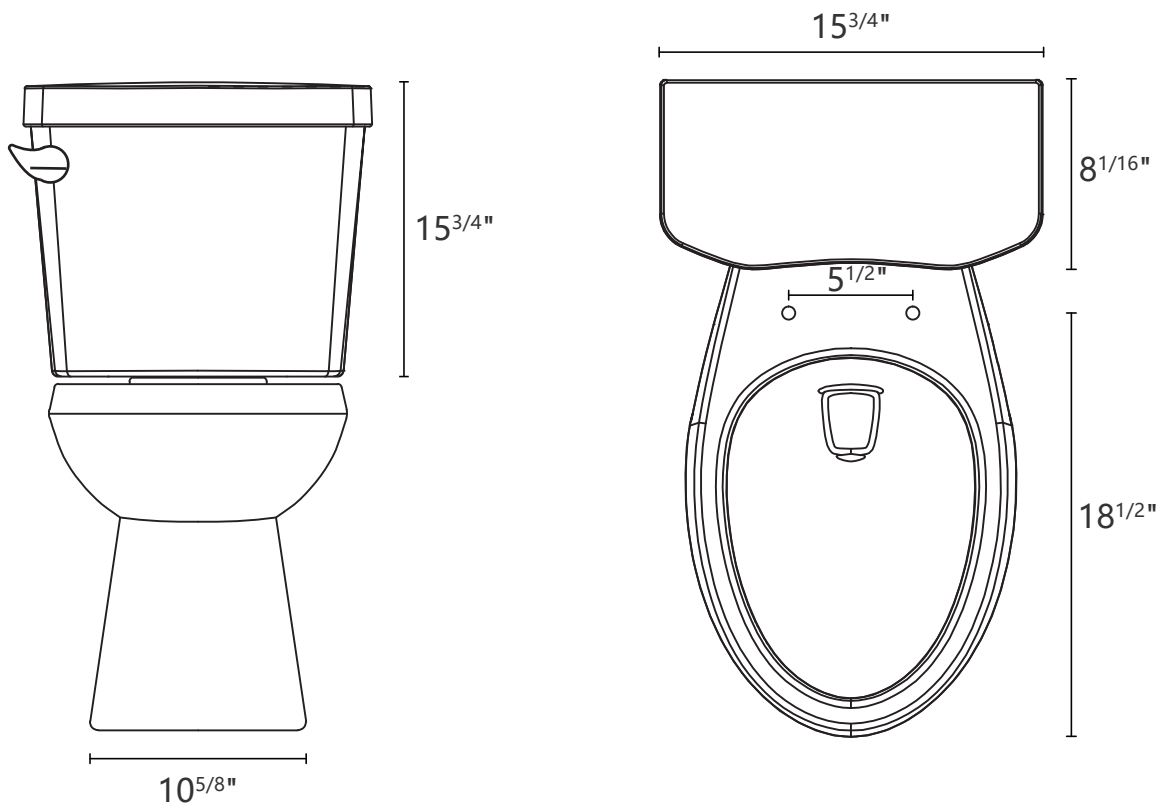

# DIMENSION DETAILS

## TWO-PIECE TOILET

 Email: [bestgoservice@126.com](mailto:bestgoservice@126.com)

 Hotline: 626 679 3588

PRODUCT  
INSTRUCTION  
VIDEO

**GT68-S01** (F2468-S01)

# PRODUCT SIZE

Front View

Top View

Side View