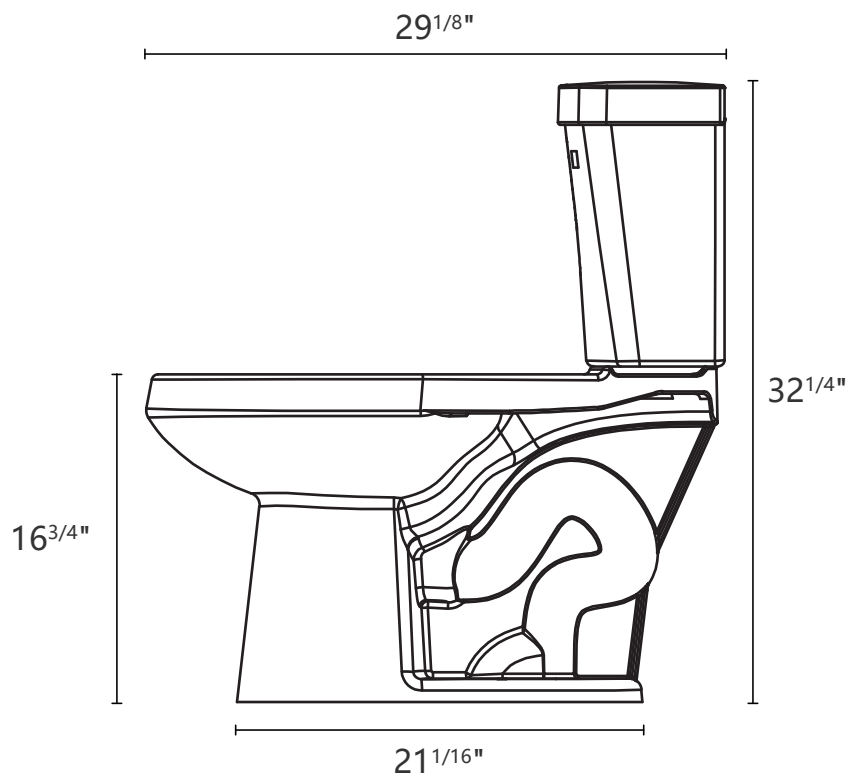

# DIMENSION DETAILS

## TWO-PIECE TOILET

 Email: [bestgoservice@126.com](mailto:bestgoservice@126.com)

 Hotline: 626 679 3588

PRODUCT  
INSTRUCTION  
VIDEO

**GT68-S01** (F2468-S01)

# PRODUCT SIZE

Front View

Top View

Side View