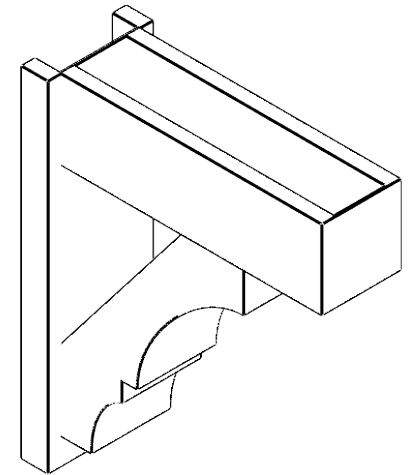

ITEM NUMBER: OUTUROC060X080X22000X26000X060X020X060BOA44RCPR

6"W TOP X 8"W BACK X 22"D X 26"H X 6"T TOP X 2"T BACK TIMBERTHANE ROUGH CEDAR BALBOA FAUX WOOD OPEN OUTLOOKER, BLOCK TOP AND BACK, 6"W CLOSED BRACE, PRIMED TAN

SIDE PROFILE

FRONT PROFILE

ISOMETRIC

GENERATED DATE : 07/05/2023

EKENA MILLWORK
2300 WEST MAIN ST.
CLARKSVILLE, TX 75426
TOLL FREE: 866-607-0453
WWW.EKENAMILLWORK.COM

NOTES

1. INSTALLATION TO BE COMPLETED IN ACCORDANCE WITH MANUFACTURER'S SPECIFICATIONS.
2. DRAWING MAY NOT BE TO SCALE
3. THIS DRAWING IS INTENDED FOR DESIGN AND PLANNING PURPOSES ONLY.
4. ALL INFORMATION CONTAINED HEREIN WAS CURRENT AT THE TIME OF DEVELOPMENT BUT MUST BE REVIEWED AND APPROVED BY THE PRODUCT MANUFACTURER TO BE CONSIDERED ACCURATE.
5. TIMBERTHANE ARCHITECTURAL PRODUCTS ARE MADE FROM HIGH DENSITY URETHANE AND COME FACTORY PRIMED