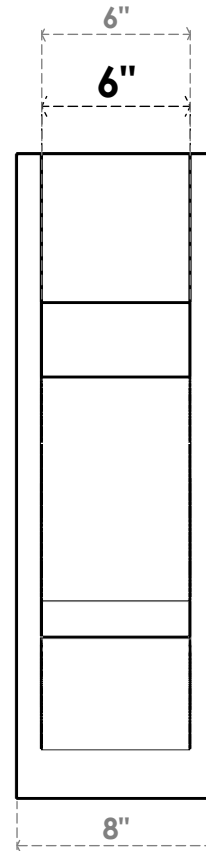

ITEM NUMBER: OUTUROC060X080X22000X26000X060X020X060BOA44RCPR

6"W TOP X 8"W BACK X 22"D X 26"H X 6"T TOP X 2"T BACK TIMBERTHANE ROUGH CEDAR BALBOA FAUX WOOD OPEN OUTLOOKER, BLOCK TOP AND BACK, 6"W CLOSED BRACE, PRIMED TAN

SIDE PROFILE

FRONT PROFILE

ISOMETRIC

GENERATED DATE : 07/05/2023

EKENA MILLWORK
2300 WEST MAIN ST.
CLARKSVILLE, TX 75426
TOLL FREE: 866-607-0453
WWW.EKENAMILLWORK.COM

NOTES

1. INSTALLATION TO BE COMPLETED IN ACCORDANCE WITH MANUFACTURER'S SPECIFICATIONS.
2. DRAWING MAY NOT BE TO SCALE
3. THIS DRAWING IS INTENDED FOR DESIGN AND PLANNING PURPOSES ONLY.
4. ALL INFORMATION CONTAINED HEREIN WAS CURRENT AT THE TIME OF DEVELOPMENT BUT MUST BE REVIEWED AND APPROVED BY THE PRODUCT MANUFACTURER TO BE CONSIDERED ACCURATE.
5. TIMBERTHANE ARCHITECTURAL PRODUCTS ARE MADE FROM HIGH DENSITY URETHANE AND COME FACTORY PRIMED