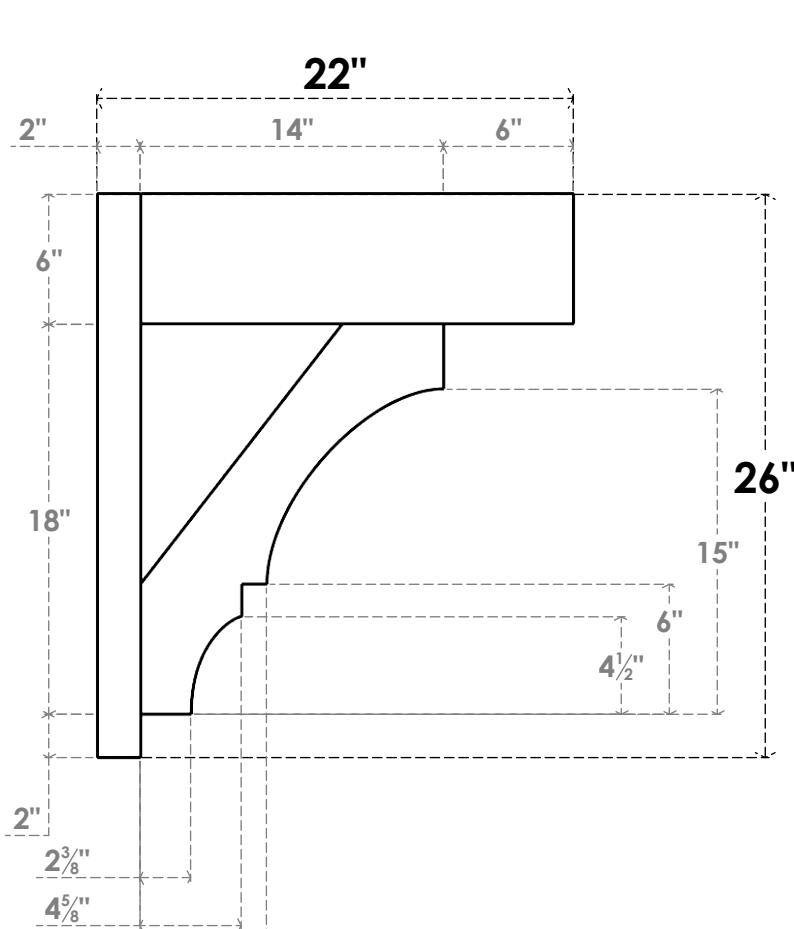

ITEM NUMBER: OUTUROC060X080X22000X26000X060X020X060BOA44RCPR

6"W TOP X 8"W BACK X 22"D X 26"H X 6"T TOP X 2"T BACK TIMBERTHANE ROUGH CEDAR BALBOA FAUX WOOD OPEN OUTLOOKER, BLOCK TOP AND BACK, 6"W CLOSED BRACE, PRIMED TAN

SIDE PROFILE

FRONT PROFILE

ISOMETRIC

GENERATED DATE : 07/05/2023

EKENA MILLWORK
2300 WEST MAIN ST.
CLARKSVILLE, TX 75426
TOLL FREE: 866-607-0453
WWW.EKENAMILLWORK.COM

NOTES

1. INSTALLATION TO BE COMPLETED IN ACCORDANCE WITH MANUFACTURER'S SPECIFICATIONS.
2. DRAWING MAY NOT BE TO SCALE
3. THIS DRAWING IS INTENDED FOR DESIGN AND PLANNING PURPOSES ONLY.
4. ALL INFORMATION CONTAINED HEREIN WAS CURRENT AT THE TIME OF DEVELOPMENT BUT MUST BE REVIEWED AND APPROVED BY THE PRODUCT MANUFACTURER TO BE CONSIDERED ACCURATE.
5. TIMBERTHANE ARCHITECTURAL PRODUCTS ARE MADE FROM HIGH DENSITY URETHANE AND COME FACTORY PRIMED