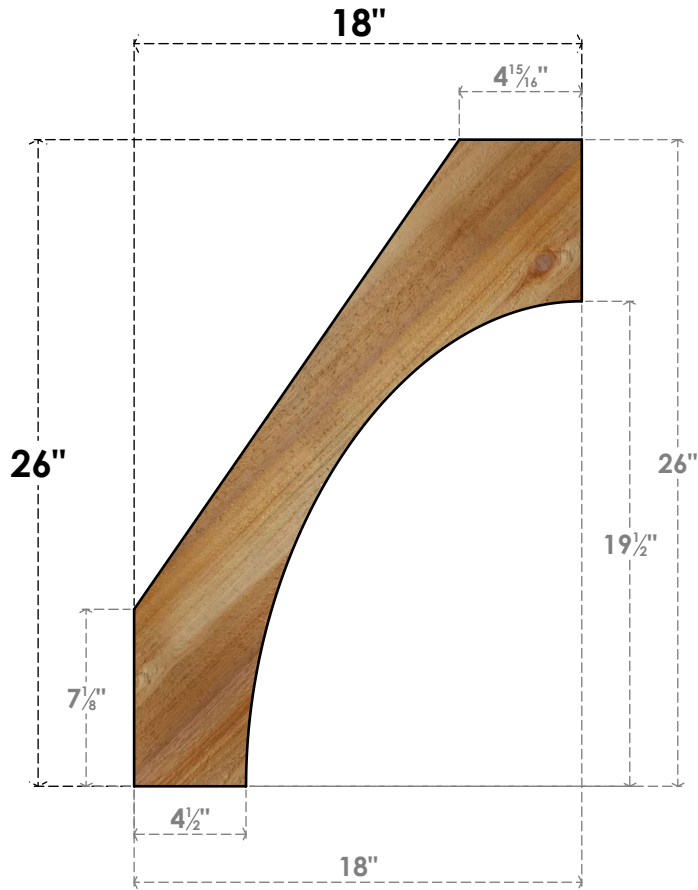

BRC04X18X26WTLOORWR

4"W X 18"D X 26"H WESTLAKE ROUGH SAWN BRACE, WESTERN RED CEDAR

SIDE

FRONT

EKENA MILLWORK
 2300 WEST MAIN ST.
 CLARKSVILLE, TX 75426
 TOLL FREE: 866-607-0453
 WWW.EKENAMILLWORK.COM

NOTES