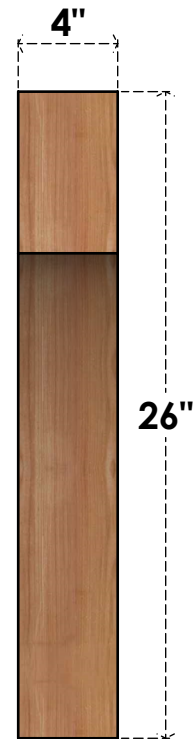

BRC04X18X26WTLOORWR

4"W X 18"D X 26"H WESTLAKE ROUGH SAWN BRACE, WESTERN RED CEDAR

SIDE

FRONT

EKENA MILLWORK
 2300 WEST MAIN ST.
 CLARKSVILLE, TX 75426
 TOLL FREE: 866-607-0453
 WWW.EKENAMILLWORK.COM

NOTES

1. INSTALLATION TO BE COMPLETED IN ACCORDANCE WITH MANUFACTURER'S SPECIFICATIONS.
2. DRAWING MAY NOT BE TO SCALE
3. THIS DRAWING IS INTENDED FOR DESIGN AND PLANNING PURPOSES ONLY.
4. ALL INFORMATION CONTAINED HEREIN WAS CURRENT AT THE TIME OF DEVELOPMENT BUT MUST BE REVIEWED AND APPROVED BY THE PRODUCT MANUFACTURER TO BE CONSIDERED ACCURATE.
5. PRODUCTS ARE NOT KILN DRIED. THIS ITEM IS UNIQUE AND WILL CONTAIN THE NATURAL VARIATIONS THAT THE WOOD SPECIES OFFERS. THIS MAY RESULT IN VARIATIONS UP TO 1/4"