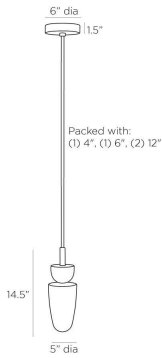

ARTERIO RS

VILKO PENDANT

DPC03

H: 20 IN, Dia: 5.00 IN

White Alabaster

The Vilko pendant celebrates the beauty of natural materials and the drama of contrasting materials. The fixture is designed in a totemic composition of smoke crystal and white alabaster carved into an acorn shape. The LED pendant suspends from an iron pipe in English-bronze. Finish will vary. Damp-rated, although limited covered outdoor conditions may affect finish.

APPEARANCE

Material	Alabaster, Crystal, Iron
Finish	White, Smoke, English Bronze
Finish Will Vary	Yes
Top Coat/Sealant	Yes

DIMENSIONS

Canopy	H: 1.5 IN, Dia: 6.00 IN
Pendant	H: 14.5 IN, Dia: 5.00 IN
Minimum Hanging	H: 20 IN
Max Hanging Height	50 in

WIRING

Rating	Damp
Cord	7 FT, Black/White, SVT
Socket	1, Integrated LED
Maximum Watt	4
Voltage	110-120 V
LED Color Temp	2700K
LED Compatible Dimmer	0-10 V Dimmer
LED CRI	90+
LED Lifespan	20000
LED Lumens	366

REPLACEMENT PARTS

Replacement Part 1	PIPE-514
Replacement Part 1 Dim	(1) 4", (1) 6", (1) 12"
Replacement Part 2	DPC03SHD

CONTRACT

Contract Suitable	Yes
-------------------	-----