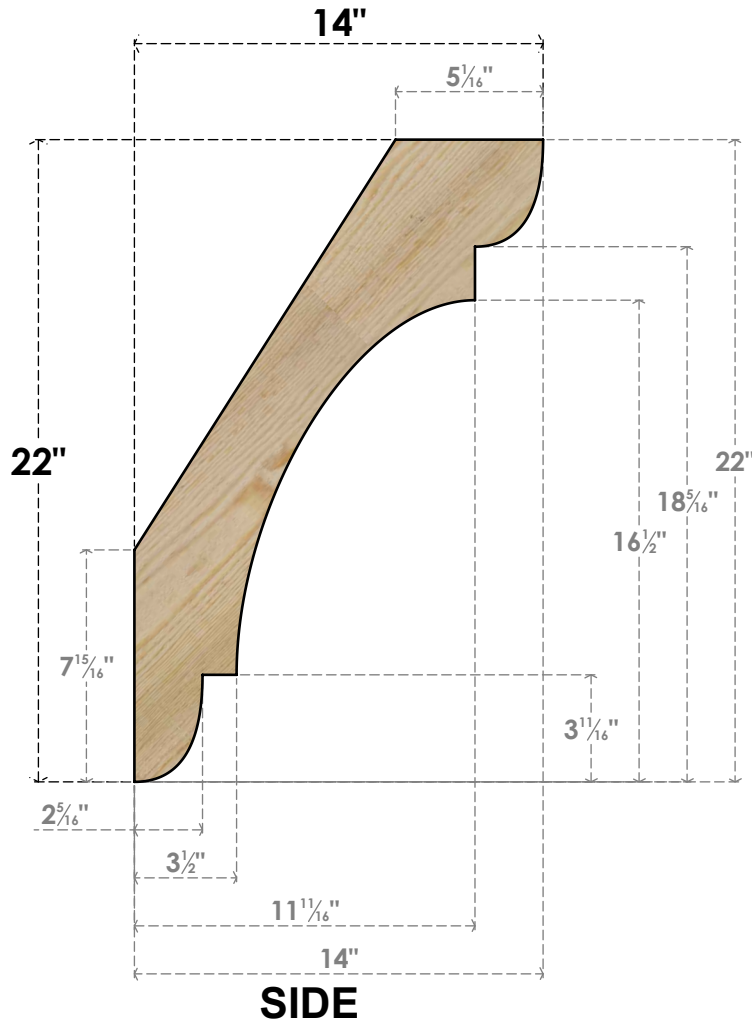

BRC06X14X22OLY00RDF

6"W X 14"D X 22"H OLYMPIC ROUGH SAWN BRACE, DOUGLAS FIR

EKENA MILLWORK
 2300 WEST MAIN ST.
 CLARKSVILLE, TX 75426
 TOLL FREE: 866-607-0453
 WWW.EKENAMILLWORK.COM

NOTES

1. INSTALLATION TO BE COMPLETED IN ACCORDANCE WITH MANUFACTURER'S SPECIFICATIONS.
2. DRAWING MAY NOT BE TO SCALE
3. THIS DRAWING IS INTENDED FOR DESIGN AND PLANNING PURPOSES ONLY.
4. ALL INFORMATION CONTAINED HEREIN WAS CURRENT AT THE TIME OF DEVELOPMENT BUT MUST BE REVIEWED AND APPROVED BY THE PRODUCT MANUFACTURER TO BE CONSIDERED ACCURATE.
5. PRODUCTS ARE NOT KILN DRIED. THIS ITEM IS UNIQUE AND WILL CONTAIN THE NATURAL VARIATIONS THAT THE WOOD SPECIES OFFERS. THIS MAY RESULT IN VARIATIONS UP TO 1/4"