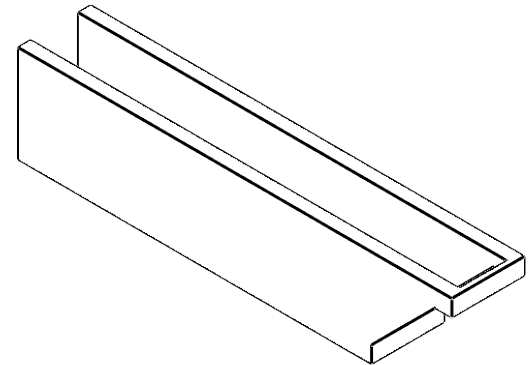

# ITEM NUMBER: RFTURO060X08000X36000X008BUR00RCPR

6"W X 8"H X 36"L TIMBERTHANE ROUGH CEDAR BURLINGTON FAUX WOOD OPEN RAFTER TAIL, 8"L END, PRIMED TAN  
**36"**

**SIDE PROFILE**

**FRONT PROFILE**

**ISOMETRIC**

GENERATED DATE : 03/02/2023

EKENA MILLWORK  
2300 WEST MAIN ST.  
CLARKSVILLE, TX 75426  
TOLL FREE: 866-607-0453  
WWW.EKENAMILLWORK.COM

**NOTES**

1. INSTALLATION TO BE COMPLETED IN ACCORDANCE WITH MANUFACTURER'S SPECIFICATIONS.
2. DRAWING MAY NOT BE TO SCALE
3. THIS DRAWING IS INTENDED FOR DESIGN AND PLANNING PURPOSES ONLY.
4. ALL INFORMATION CONTAINED HEREIN WAS CURRENT AT THE TIME OF DEVELOPMENT BUT MUST BE REVIEWED AND APPROVED BY THE PRODUCT MANUFACTURER TO BE CONSIDERED ACCURATE.
5. TIMBERTHANE ARCHITECTURAL PRODUCTS ARE MADE FROM HIGH DENSITY URETHANE AND COME FACTORY PRIMED