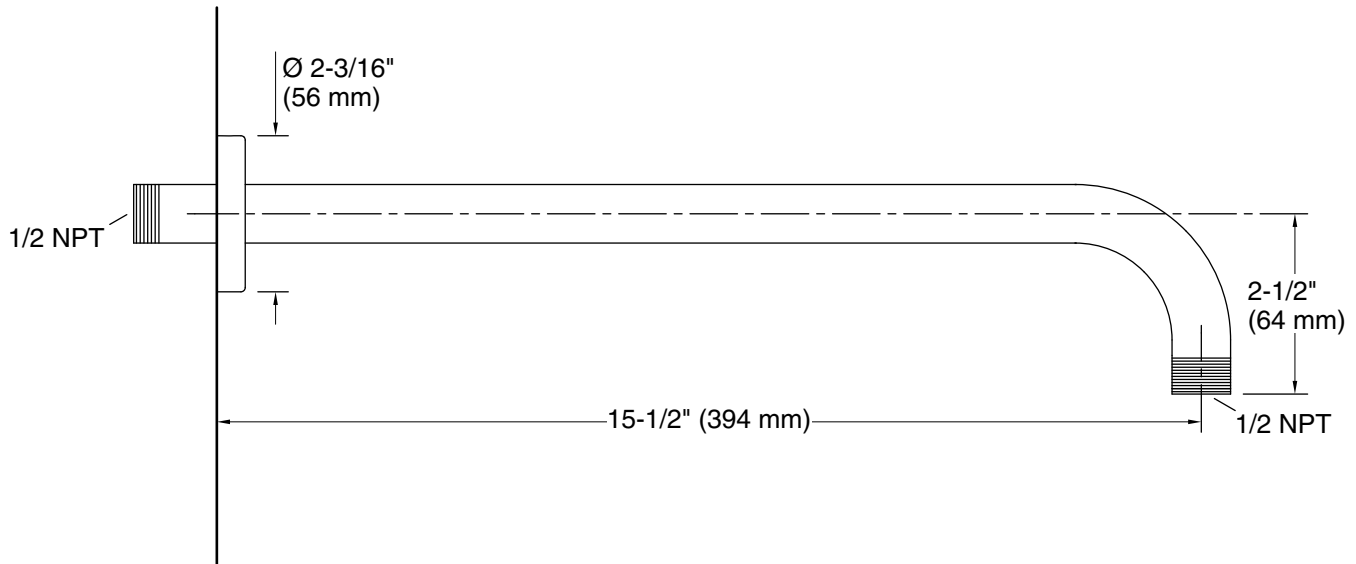

Features

- Compatible only with single-function rainheads

Material

- Brass construction ensures durability and reliability
- KOHLER® finishes resist corrosion and tarnishing

Installation

- Wall-mount
- 1/2" -14 NPT connection

Technical Information

All product dimensions are nominal.

Handshower:

Rated maximum flow: 0 gal/min (0 l/min)