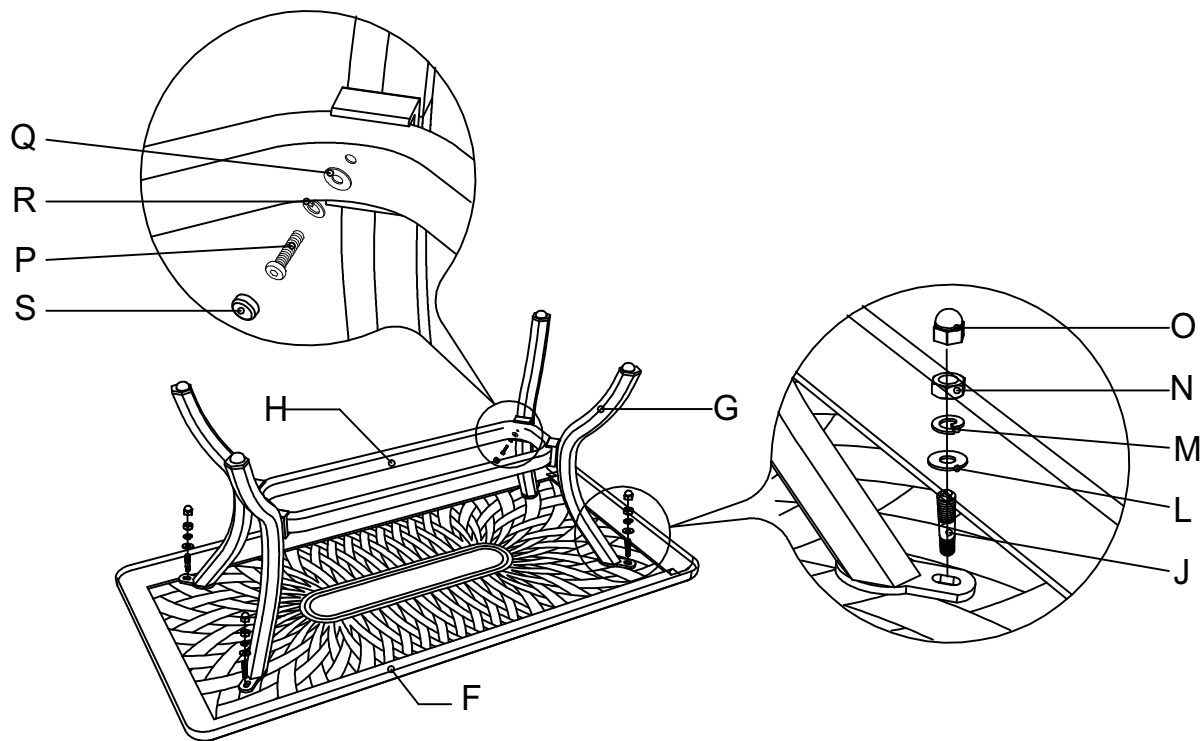

ASSEMBLY INSTRUCTIONS

Item	Photo	Description	Qty	Item	Photo	Description	Qty	Item	Photo	Description	Qty
A		Chair Seat	2	H		Connector	1	O		Nut Cover	12
B		Chair Base	2	I		Bolt	8	P		Bolt(1/4\"	4
C		Sofa	1	J		Bolt(5/16\"	4	Q		Small Flat Washer	4
D		Seat Cushion	5	K		Metal Plater	8	R		Small Lock Washer	4
E		Back Cushion	5	L		Large Flat Washer	12	S		Bolt Cover	4
F		Table Top	1	M		Large Lock Washer	12	T		Wrench	1
G		Leg	4	N		Nut	12	U		Hex Screw Driver	1

WARNING: Keep all small parts out of the reach of children.

National Outdoor Living Cranford, New Jersey 07016 • nationaloutdoorliving.com

Item # LM50-LTW13-4P Made in China Printed in China