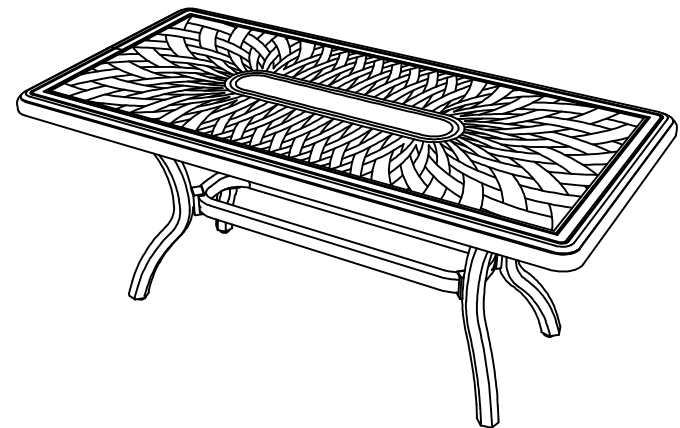

ASSEMBLY INSTRUCTIONS

Item	Photo	Description	Qty	Item	Photo	Description	Qty	Item	Photo	Description	Qty
A		Chair Seat	2	H		Connector	1	O		Nut Cover	12
B		Chair Base	2	I		Bolt	8	P		Bolt(1/4\"	4
C		Sofa	1	J		Bolt(5/16\"	4	Q		Small Flat Washer	4
D		Seat Cushion	5	K		Metal Plater	8	R		Small Lock Washer	4
E		Back Cushion	5	L		Large Flat Washer	12	S		Bolt Cover	4
F		Table Top	1	M		Large Lock Washer	12	T		Wrench	1
G		Leg	4	N		Nut	12	U		Hex Screw Driver	1

WARNING: Keep all small parts out of the reach of children.

National Outdoor Living Cranford, New Jersey 07016 • nationaloutdoorliving.com

Item # LM50-LTW13-4P Made in China Printed in China