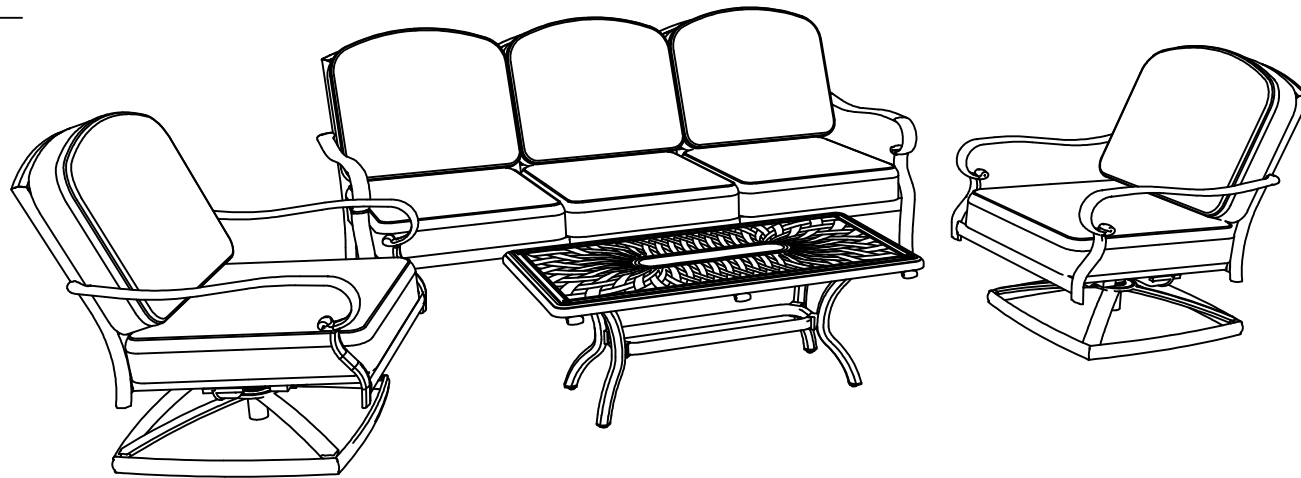

ASSEMBLY INSTRUCTIONS

Item	Photo	Description	Qty	Item	Photo	Description	Qty	Item	Photo	Description	Qty
A		Chair Seat	2	H		Connector	1	O		Nut Cover	12
B		Chair Base	2	I		Bolt	8	P		Bolt(1/4\"	4
C		Sofa	1	J		Bolt(5/16\"	4	Q		Small Flat Washer	4
D		Seat Cushion	5	K		Metal Plater	8	R		Small Lock Washer	4
E		Back Cushion	5	L		Large Flat Washer	12	S		Bolt Cover	4
F		Table Top	1	M		Large Lock Washer	12	T		Wrench	1
G		Leg	4	N		Nut	12	U		Hex Screw Driver	1

WARNING: Keep all small parts out of the reach of children.

National Outdoor Living Cranford, New Jersey 07016 • nationaloutdoorliving.com

Item # LM50-LTW13-4P Made in China Printed in China