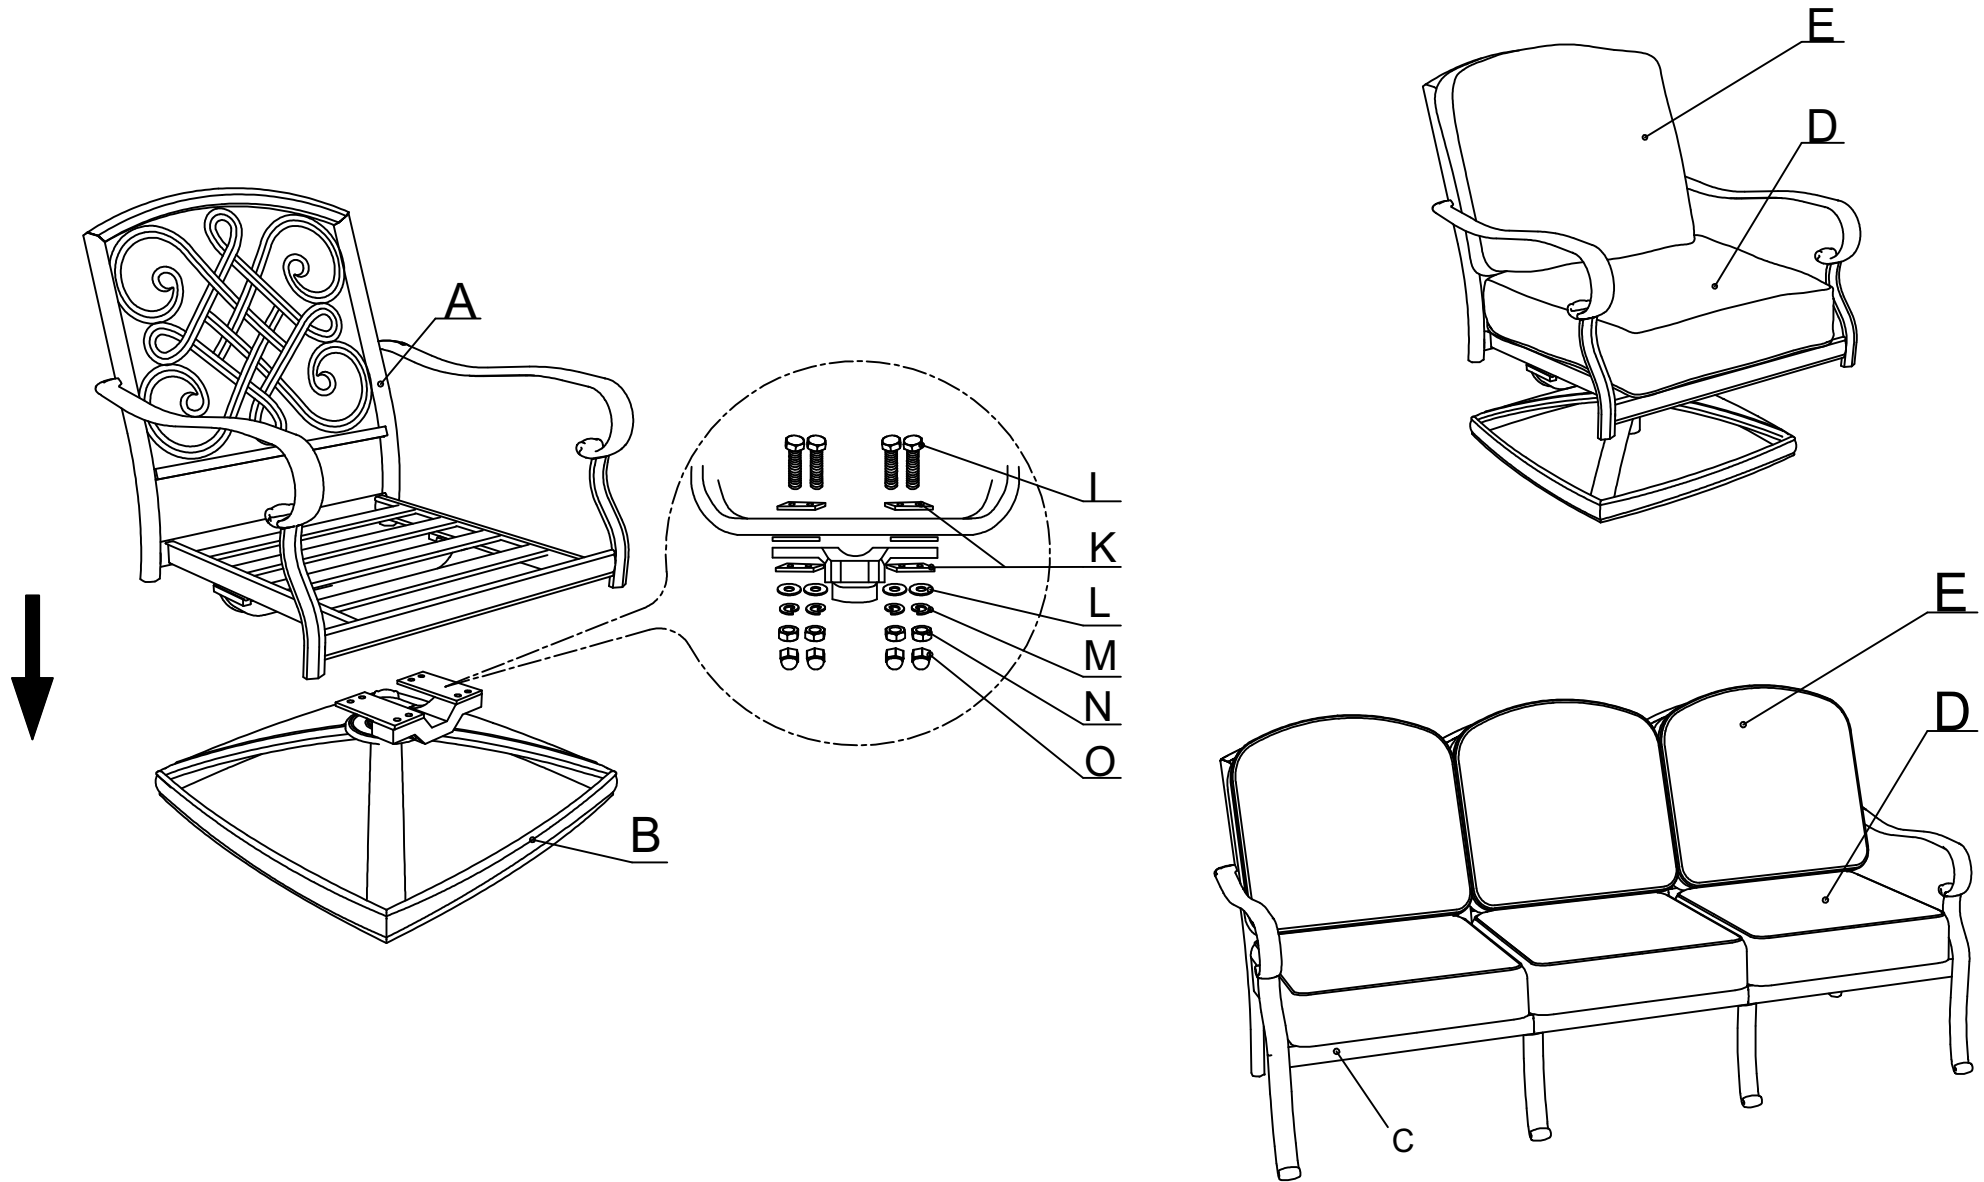

ASSEMBLY INSTRUCTIONS

Item	Photo	Description	Qty	Item	Photo	Description	Qty	Item	Photo	Description	Qty
A		Chair Seat	2	H		Connector	1	O		Nut Cover	12
B		Chair Base	2	I		Bolt	8	P		Bolt(1/4\"	4
C		Sofa	1	J		Bolt(5/16\"	4	Q		Small Flat Washer	4
D		Seat Cushion	5	K		Metal Plater	8	R		Small Lock Washer	4
E		Back Cushion	5	L		Large Flat Washer	12	S		Bolt Cover	4
F		Table Top	1	M		Large Lock Washer	12	T		Wrench	1
G		Leg	4	N		Nut	12	U		Hex Screw Driver	1

WARNING: Keep all small parts out of the reach of children.

National Outdoor Living Cranford, New Jersey 07016 • nationaloutdoorliving.com

Item # LM50-LTW13-4P Made in China Printed in China