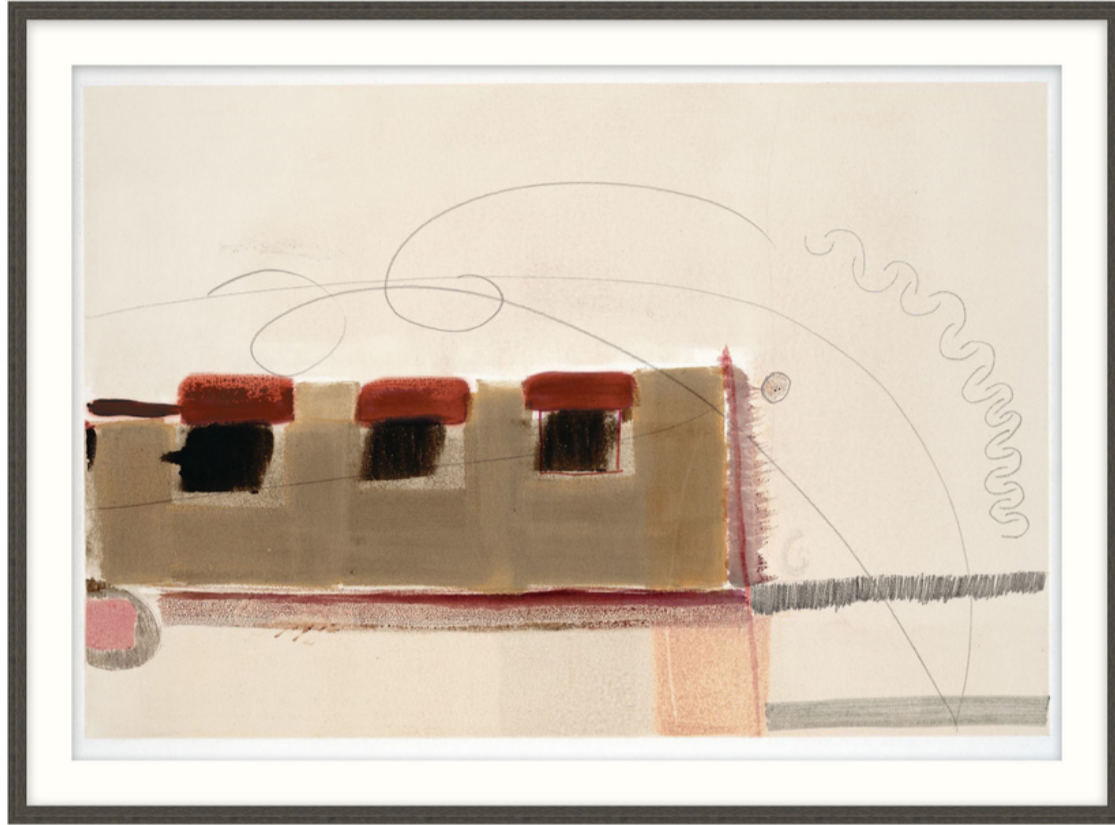

# THEODORE ALEXANDER

## Little Boxes 1

D2807S56126-4729

Little Boxes 1 pays respect to Architectonic, an art style that integrates architectural principles and aesthetics into artistic compositions. This work on paper accentuates geometric forms and the interplay of objects in space that invites the eye to form its own narrative. Implied lines, the use of light and dark, and a clever color scheme in bone white, mocha, and sienna add to the intrigue of the work. A striking composition on textured paper, Little Boxes 1 uses a pleasing color palette to bring abstracted forms to life. Part of the carefully curated ART by TA collection.

► Textured Paper - Single Matboard, M4 - Warm White Smooth + White Core Width:1.5", F1364 - Gray Oak Cap Frame - Width: 0.77

W 29 x D 1¼ x H 22 inches

**Material(s):**

**Collection:** Art by TA

**Style:** Modern / Formal Modern

**Type:** Décor / Wall Art