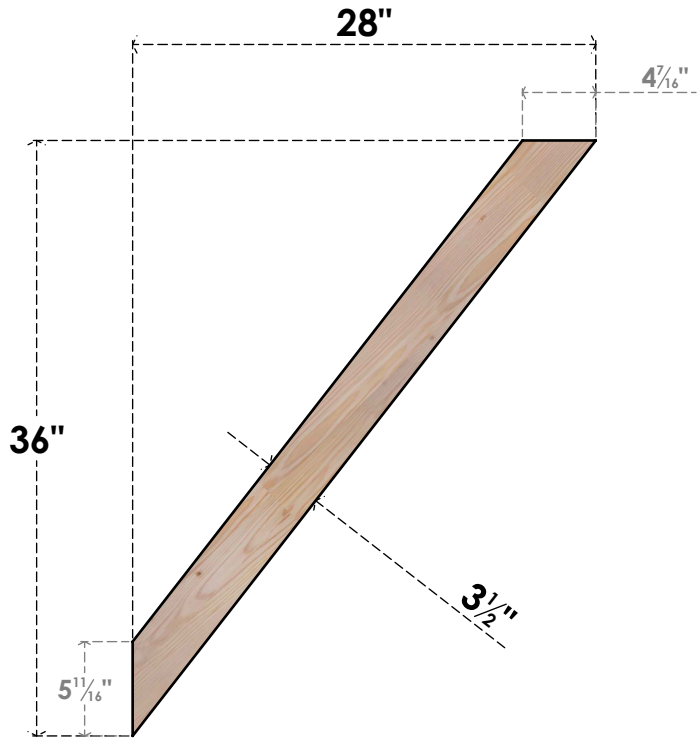

BRC04X28X36TRA00SDF

3 1/2"W X 28"D X 36"H TRADITIONAL SMOOTH BRACE, DOUGLAS FIR

SIDE

FRONT

EKENA MILLWORK
 2300 WEST MAIN ST.
 CLARKSVILLE, TX 75426
 TOLL FREE: 866-607-0453
 WWW.EKENAMILLWORK.COM

NOTES

1. INSTALLATION TO BE COMPLETED IN ACCORDANCE WITH MANUFACTURER'S SPECIFICATIONS.
2. DRAWING MAY NOT BE TO SCALE
3. THIS DRAWING IS INTENDED FOR DESIGN AND PLANNING PURPOSES ONLY.
4. ALL INFORMATION CONTAINED HEREIN WAS CURRENT AT THE TIME OF DEVELOPMENT BUT MUST BE REVIEWED AND APPROVED BY THE PRODUCT MANUFACTURER TO BE CONSIDERED ACCURATE.
5. PRODUCTS ARE NOT KILN DRIED. THIS ITEM IS UNIQUE AND WILL CONTAIN THE NATURAL VARIATIONS THAT THE WOOD SPECIES OFFERS. THIS MAY RESULT IN VARIATIONS UP TO 1/4"