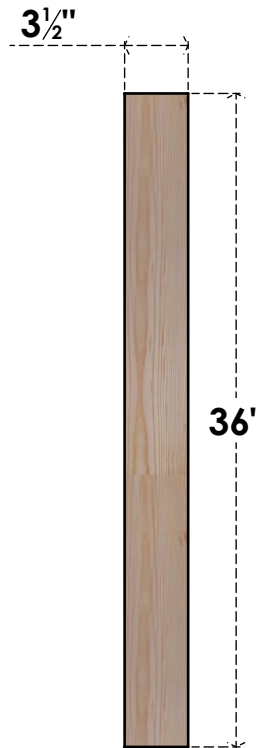

BRC04X28X36TRA00SDF

3 1/2"W X 28"D X 36"H TRADITIONAL SMOOTH BRACE, DOUGLAS FIR

SIDE

FRONT

EKENA MILLWORK
 2300 WEST MAIN ST.
 CLARKSVILLE, TX 75426
 TOLL FREE: 866-607-0453
 WWW.EKENAMILLWORK.COM

NOTES

1. INSTALLATION TO BE COMPLETED IN ACCORDANCE WITH MANUFACTURER'S SPECIFICATIONS.
2. DRAWING MAY NOT BE TO SCALE
3. THIS DRAWING IS INTENDED FOR DESIGN AND PLANNING PURPOSES ONLY.
4. ALL INFORMATION CONTAINED HEREIN WAS CURRENT AT THE TIME OF DEVELOPMENT BUT MUST BE REVIEWED AND APPROVED BY THE PRODUCT MANUFACTURER TO BE CONSIDERED ACCURATE.
5. PRODUCTS ARE NOT KILN DRIED. THIS ITEM IS UNIQUE AND WILL CONTAIN THE NATURAL VARIATIONS THAT THE WOOD SPECIES OFFERS. THIS MAY RESULT IN VARIATIONS UP TO 1/4"