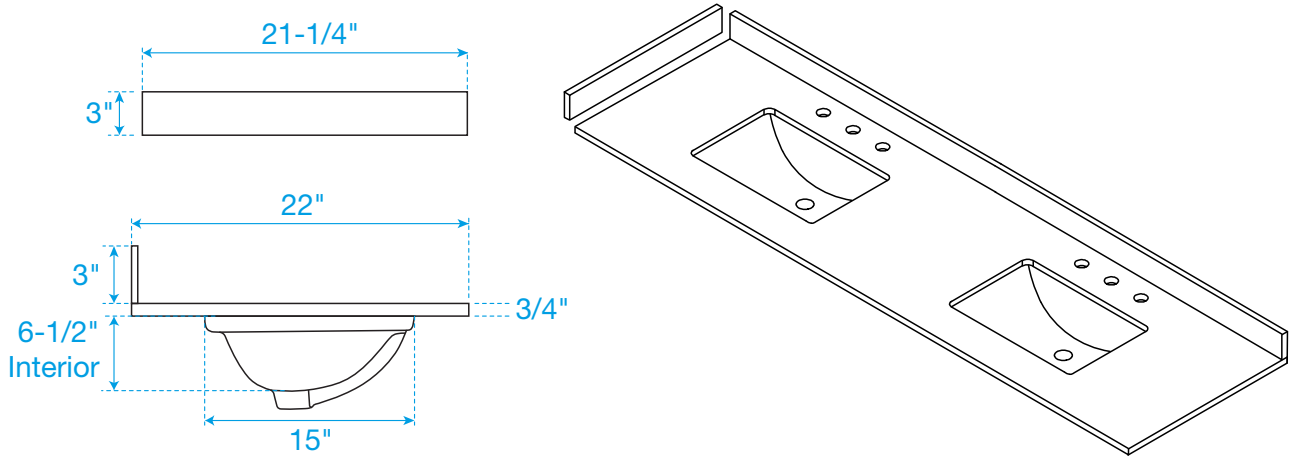

# WYNDHAM COLLECTION

TOP VIEW OF VANITY CABINET

\*Note: Due to high probability of breakage, the backsplash comes in two pieces, cut from the same piece. All measurements are  $\pm 1/4"$ .

WC-9191-84-DBL-VCA3

# WYNDHAM COLLECTION

Side splash is reversible.  
 Note: Due to high probability of breakage, the backsplash comes in two pieces, cut from the same piece. All measurements are  $\pm 1/4"$ .

WC-VCA3-84-DBL-TOP