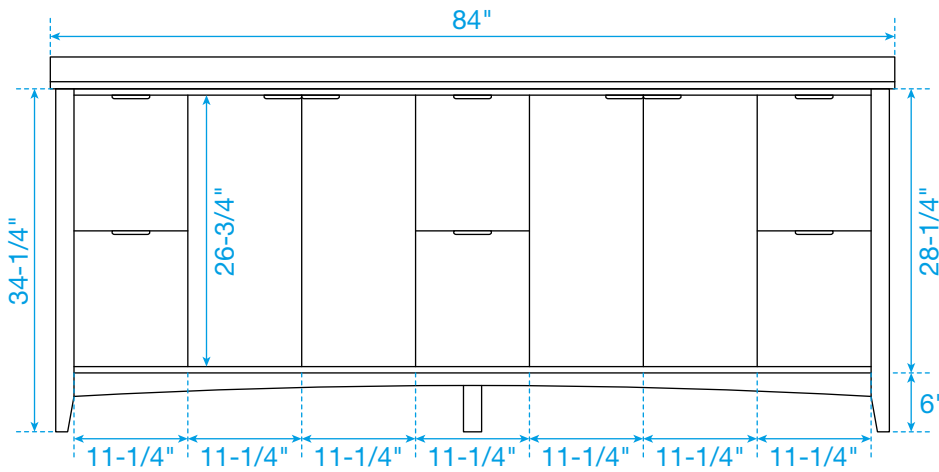

# WYNDHAM COLLECTION

TOP VIEW OF VANITY CABINET

\*Note: Due to high probability of breakage, the backsplash comes in two pieces, cut from the same piece. All measurements are  $\pm 1/4"$ .

WC-9191-84-DBL-VCA3

# WYNDHAM COLLECTION

Side splash is reversible.  
 Note: Due to high probability of breakage, the backsplash comes in two pieces, cut from the same piece. All measurements are  $\pm 1/4"$ .

WC-VCA3-84-DBL-TOP