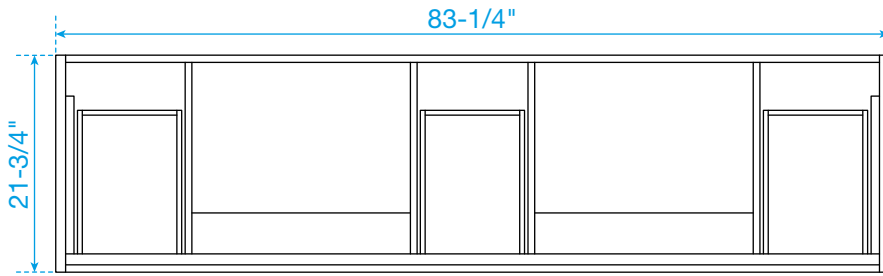

# WYNDHAM COLLECTION

TOP VIEW OF VANITY CABINET

\*Note: Due to high probability of breakage, the backsplash comes in two pieces, cut from the same piece. All measurements are  $\pm 1/4"$ .

WC-9191-84-DBL-VCA3

# WYNDHAM COLLECTION

Side splash is reversible.  
 Note: Due to high probability of breakage, the backsplash comes in two pieces, cut from the same piece. All measurements are  $\pm 1/4"$ .

WC-VCA3-84-DBL-TOP