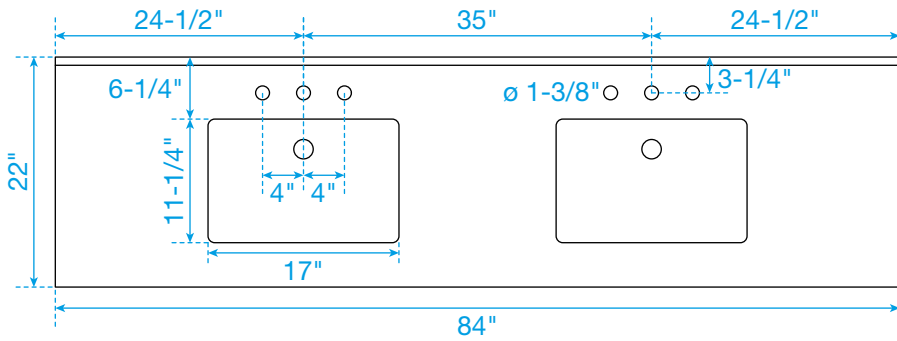

# WYNDHAM COLLECTION

TOP VIEW OF VANITY CABINET

\*Note: Due to high probability of breakage, the backsplash comes in two pieces, cut from the same piece. All measurements are  $\pm 1/4"$ .

WC-9191-84-DBL-VCA3

# WYNDHAM COLLECTION

Side splash is reversible.  
 Note: Due to high probability of breakage, the backsplash comes in two pieces, cut from the same piece. All measurements are  $\pm 1/4"$ .

WC-VCA3-84-DBL-TOP