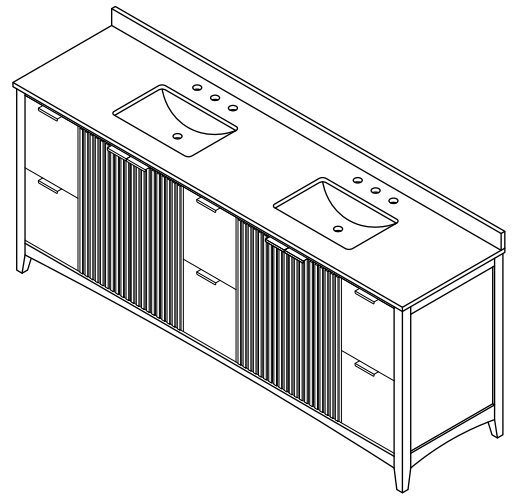

# WYNDHAM COLLECTION

TOP VIEW OF VANITY CABINET

\*Note: Due to high probability of breakage, the backsplash comes in two pieces, cut from the same piece. All measurements are  $\pm 1/4"$ .

WC-9191-84-DBL-VCA3

# WYNDHAM COLLECTION

Side splash is reversible.  
 Note: Due to high probability of breakage, the backsplash comes in two pieces, cut from the same piece. All measurements are  $\pm 1/4"$ .

WC-VCA3-84-DBL-TOP