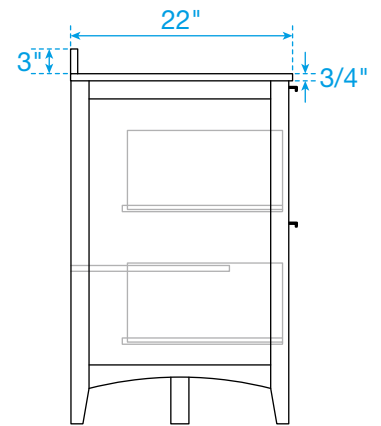

# WYNDHAM COLLECTION

TOP VIEW OF VANITY CABINET

\*Note: Due to high probability of breakage, the backsplash comes in two pieces, cut from the same piece. All measurements are  $\pm 1/4"$ .

WC-9191-84-DBL-VCA3

# WYNDHAM COLLECTION

Side splash is reversible.  
 Note: Due to high probability of breakage, the backsplash comes in two pieces, cut from the same piece. All measurements are  $\pm 1/4"$ .

WC-VCA3-84-DBL-TOP