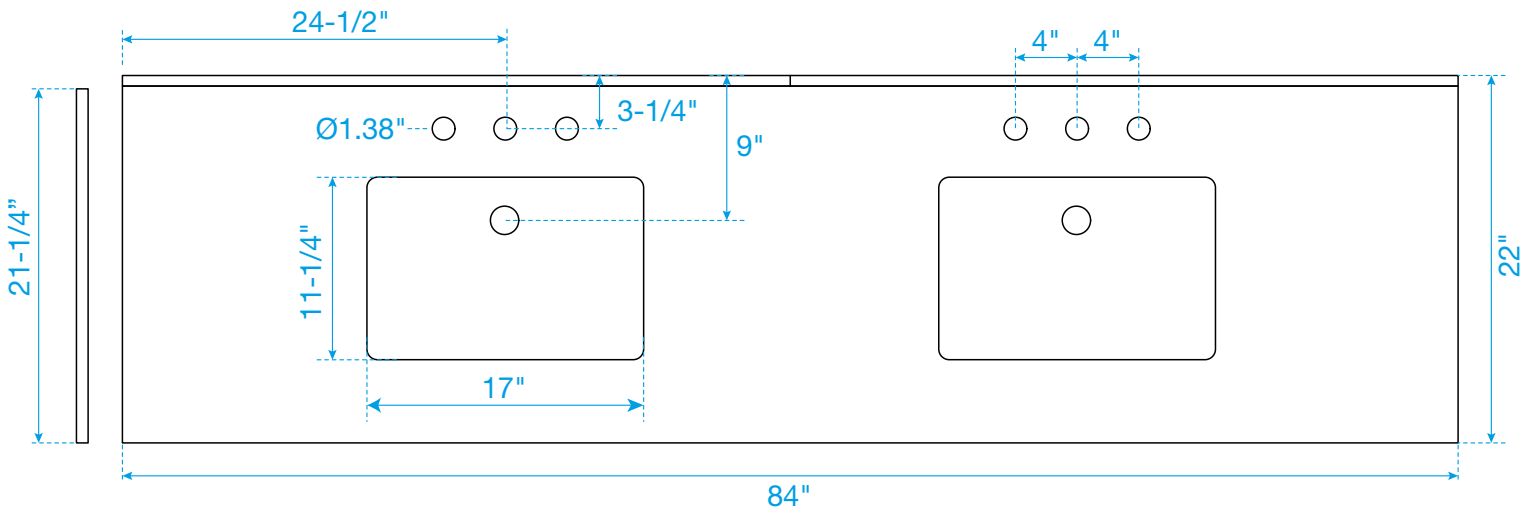

# WYNDHAM COLLECTION

TOP VIEW OF VANITY CABINET

\*Note: Due to high probability of breakage, the backsplash comes in two pieces, cut from the same piece. All measurements are  $\pm 1/4"$ .

WC-9191-84-DBL-VCA3

# WYNDHAM COLLECTION

Side splash is reversible.  
 Note: Due to high probability of breakage, the backsplash comes in two pieces, cut from the same piece. All measurements are  $\pm 1/4"$ .

WC-VCA3-84-DBL-TOP