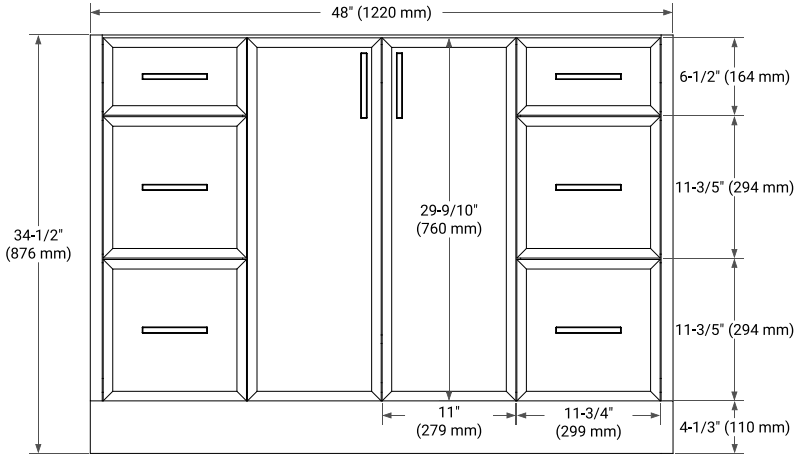

KELLY 48" SINGLE SINK BASE CABINET

ARIEL

BASE CABINET DIMENSIONS

48" W x 21.5" D x 34.5" H

FEATURES

- Solid wood frame and Plywood
- Soft-close system
- Dovetail construction
- Stylish Slim Shaker Door
- Pull-out inside drawer
- Adjustable shelf

SIDE VIEW

PLAN VIEW

48" SINGLE OVAL SINK COUNTERTOP WITH 1.5 IN. THICKNESS

ARIEL

OVERALL DIMENSIONS

48.25" W x 22" D x 1.5" H

COUNTERTOP OPTIONS

Carrara White Quartz

FEATURES

- Solid countertop with mitered edges & seams
- Undermount white oval sink
- Pre-drilled for 8" widespread faucet

INCLUDED

- Countertop
- Matching Backsplash
- Oval Sink

COUNTERTOP PLAN VIEW

EDGE SIDE VIEW