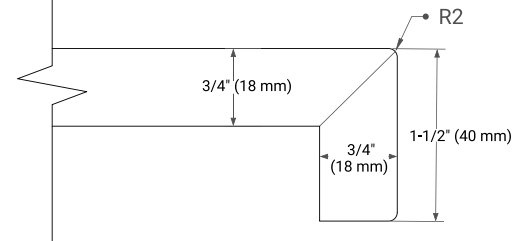

SIDE VIEW

PLAN VIEW

48" SINGLE OVAL SINK COUNTERTOP WITH 1.5 IN. THICKNESS

ARIEL

OVERALL DIMENSIONS

48.25" W x 22" D x 1.5" H

COUNTERTOP OPTIONS

Carrara White Quartz

FEATURES

- Solid countertop with mitered edges & seams
- Undermount white oval sink
- Pre-drilled for 8" widespread faucet

INCLUDED

- Countertop
- Matching Backsplash
- Oval Sink

COUNTERTOP PLAN VIEW

EDGE SIDE VIEW

THREE DIMENSIONAL COUNTERTOP VIEW