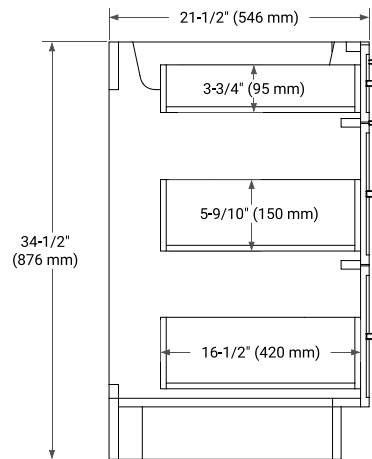

KELLY 48" SINGLE SINK BASE CABINET

ARIEL

BASE CABINET DIMENSIONS

48" W x 21.5" D x 34.5" H

FEATURES

- Solid wood frame and Plywood
- Soft-close system
- Dovetail construction
- Stylish Slim Shaker Door
- Pull-out inside drawer
- Adjustable shelf

SIDE VIEW

PLAN VIEW

48" SINGLE OVAL SINK COUNTERTOP WITH 1.5 IN. THICKNESS

ARIEL

OVERALL DIMENSIONS

48.25" W x 22" D x 1.5" H

COUNTERTOP OPTIONS

Carrara White Quartz

FEATURES

- Solid countertop with mitered edges & seams
- Undermount white oval sink
- Pre-drilled for 8" widespread faucet

INCLUDED

- Countertop
- Matching Backsplash
- Oval Sink

COUNTERTOP PLAN VIEW

EDGE SIDE VIEW

THREE DIMENSIONAL COUNTERTOP VIEW