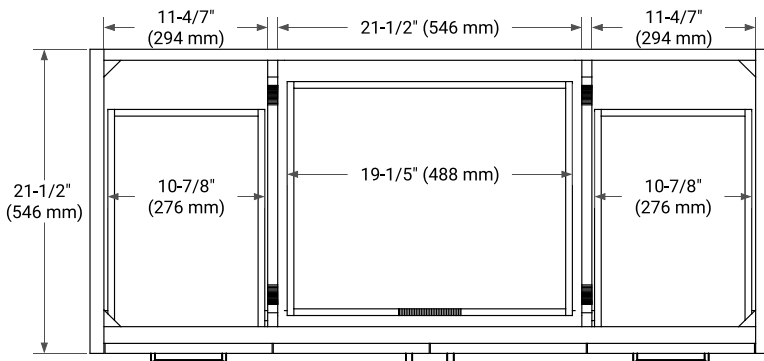

KELLY 48" SINGLE SINK BASE CABINET

ARIEL

BASE CABINET DIMENSIONS

48" W x 21.5" D x 34.5" H

FEATURES

- Solid wood frame and Plywood
- Soft-close system
- Dovetail construction
- Stylish Slim Shaker Door
- Pull-out inside drawer
- Adjustable shelf

SIDE VIEW

PLAN VIEW

48" SINGLE OVAL SINK COUNTERTOP WITH 1.5 IN. THICKNESS

ARIEL

OVERALL DIMENSIONS

48.25" W x 22" D x 1.5" H

COUNTERTOP OPTIONS

Carrara White Quartz

FEATURES

- Solid countertop with mitered edges & seams
- Undermount white oval sink
- Pre-drilled for 8" widespread faucet

INCLUDED

- Countertop
- Matching Backsplash
- Oval Sink

COUNTERTOP PLAN VIEW

EDGE SIDE VIEW

THREE DIMENSIONAL COUNTERTOP VIEW