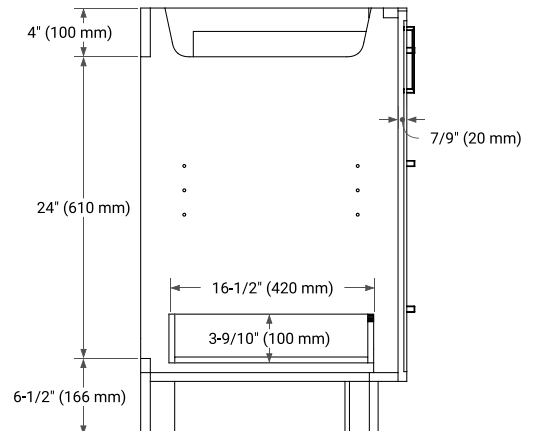

KELLY 48" SINGLE SINK BASE CABINET

ARIEL

BASE CABINET DIMENSIONS

48" W x 21.5" D x 34.5" H

FEATURES

- Solid wood frame and Plywood
- Soft-close system
- Dovetail construction
- Stylish Slim Shaker Door
- Pull-out inside drawer
- Adjustable shelf

SIDE VIEW

PLAN VIEW

48" SINGLE OVAL SINK COUNTERTOP WITH 1.5 IN. THICKNESS

ARIEL

OVERALL DIMENSIONS

48.25" W x 22" D x 1.5" H

COUNTERTOP OPTIONS

Carrara White Quartz

FEATURES

- Solid countertop with mitered edges & seams
- Undermount white oval sink
- Pre-drilled for 8" widespread faucet

INCLUDED

- Countertop
- Matching Backsplash
- Oval Sink

COUNTERTOP PLAN VIEW

EDGE SIDE VIEW

THREE DIMENSIONAL COUNTERTOP VIEW