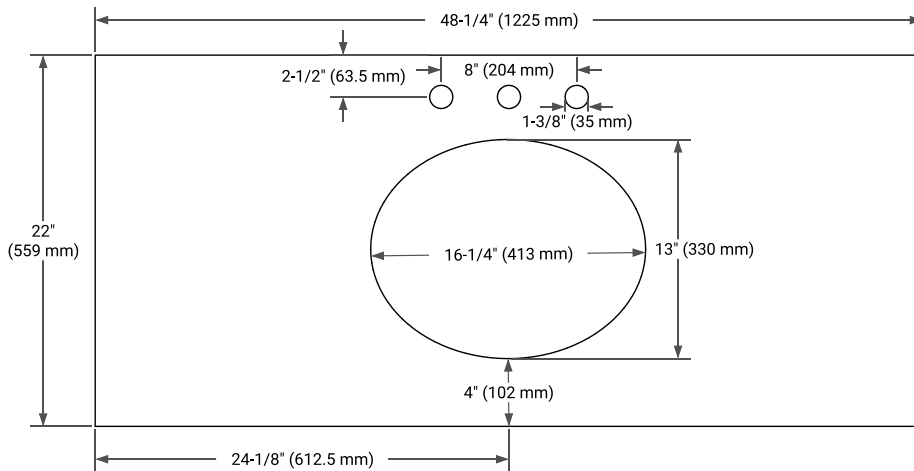

KELLY 48" SINGLE SINK BASE CABINET

ARIEL

BASE CABINET DIMENSIONS

48" W x 21.5" D x 34.5" H

FEATURES

- Solid wood frame and Plywood
- Soft-close system
- Dovetail construction
- Stylish Slim Shaker Door
- Pull-out inside drawer
- Adjustable shelf

SIDE VIEW

PLAN VIEW

48" SINGLE OVAL SINK COUNTERTOP WITH 1.5 IN. THICKNESS

ARIEL

OVERALL DIMENSIONS

48.25" W x 22" D x 1.5" H

COUNTERTOP OPTIONS

Carrara White Quartz

FEATURES

- Solid countertop with mitered edges & seams
- Undermount white oval sink
- Pre-drilled for 8" widespread faucet

INCLUDED

- Countertop
- Matching Backsplash
- Oval Sink

COUNTERTOP PLAN VIEW

EDGE SIDE VIEW

THREE DIMENSIONAL COUNTERTOP VIEW