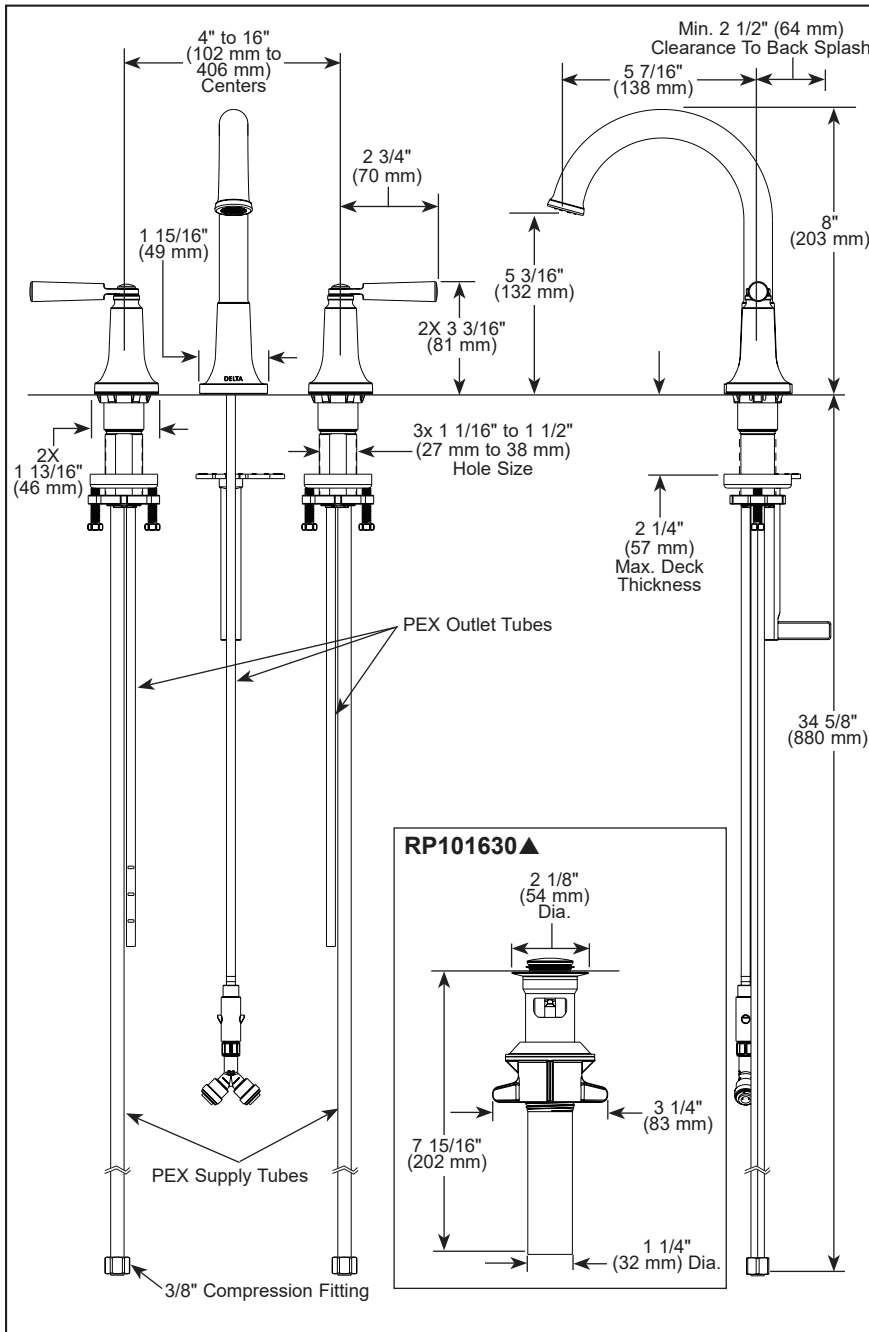

see what Delta can do™

BATHROOM FAUCET

- Saylor™ Bath Collection
- Two Handle Widespread Deck Mount

FEATURES:

- DIAMOND Seal® Technology

STANDARD SPECIFICATIONS:

- Max flow rate 1.2 gpm @ 60 psi, 4.5 L/min @ 414 kPa
- Three-hole mount
- 1/4 turn stops
- Hot and cold stems are interchangeable
- Diamond coated ceramic cartridge
- 3/8" O.D. straight PEX supply tubes
- Models have metal drain with push pop-up type fitting with plated flange and stopper

▲ Designate proper finish suffix

COMPLIES WITH:

- ASME A112.18.1 / CSA B125.1
- ASME A112.18.2 / CSA B125.2
- EPA WaterSense®
- ICC/ANSI A117.1

Delta Faucet Company reserves the right (1) to make changes in specifications and materials, and (2) to change or discontinue models, both without notice or obligation. Dimensions are for reference only. See current full-line price book or www.deltafaucet.com for finish options and product availability.