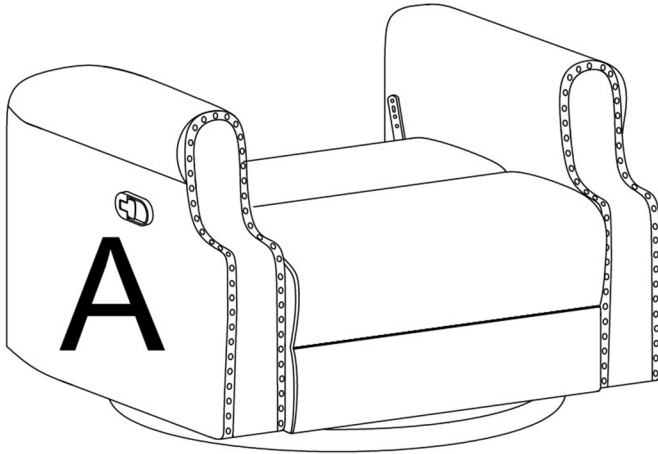

EXPLODED VIEW