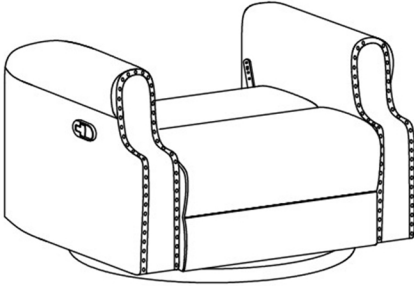

PARTS

A*1

Seat frame

B*1