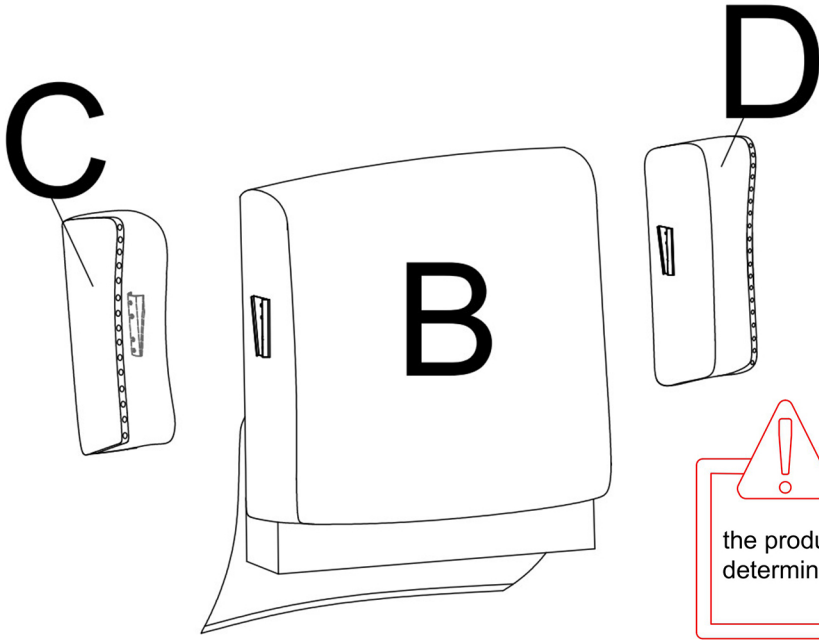

EXPLODED VIEW