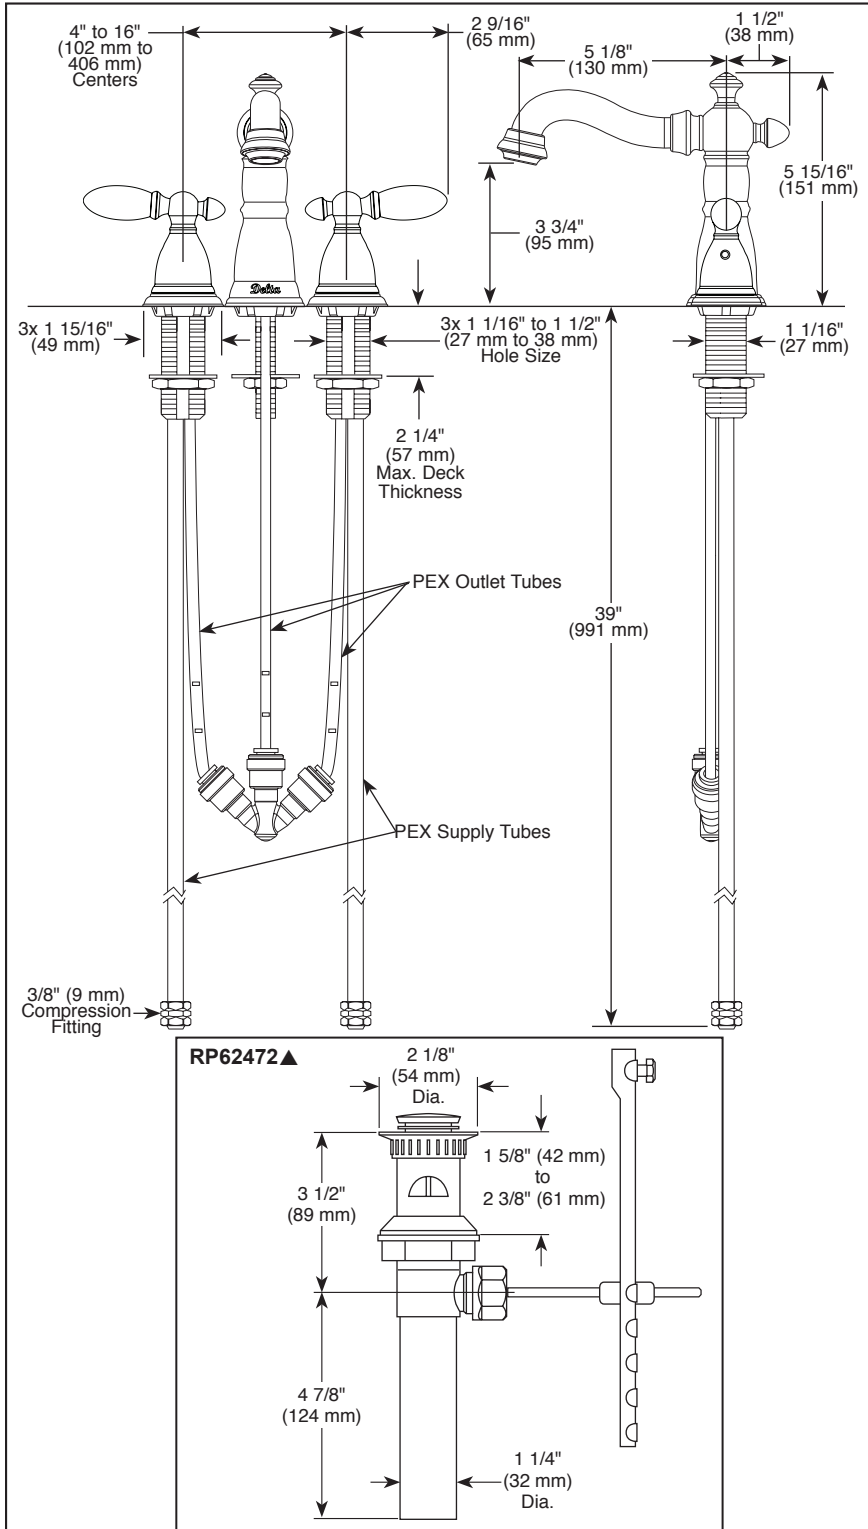

see what Delta can do™

BATHROOM FAUCET

- Victorian® Bath Collection
- Two Handle Widespread Deck Mount

FEATURES:

- DIAMOND Seal® Technology

STANDARD SPECIFICATIONS:

- Max. flow rate 1.2 gpm @ 60 psi, 4.5 L/min @ 414 kPa
- Three-hole mount
- Diamond coated ceramic cartridge
- 3/8" O.D. straight, staggered PEX supply tubes
- Solid brass fabricated end valve
- 1/4 turn stops
- Hot and cold stems are interchangeable
- drain with pop-up type fitting with plated flange and stopper

COMPLIES WITH:

- ASME A112.18.1 / CSA B125.1
- ASME A112.18.2 / CSA B125.2
- EPA WaterSense®
- ♿ ICC/ANSI A117.1 - Valve control only

▲ Designate proper finish suffix

Delta Faucet Company reserves the right (1) to make changes in specifications and materials, and (2) to change or discontinue models, both without notice or obligation. Dimensions are for reference only. See current full-line price book or www.deltafaucet.com for finish options and product availability.

DSP-L-35955-MPU-DST Rev. E

Delta Faucet Company

55 E. 111th Street, Carmel, IN 46280
350 South Edgeware Road, St. Thomas, ON N5P 4L1
© 2025 Delta Faucet Company