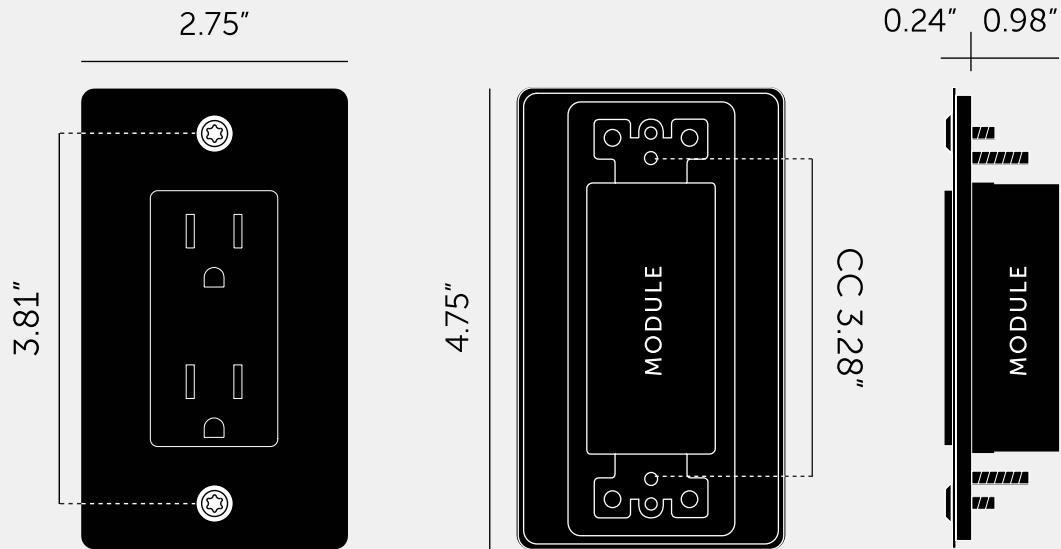

SPECIFICATIONS

Our Metal Electricity range is made from Stainless Steel plates, coated with electrophoretic paint process with Buster + Punch logo printed in clear ink.

Module: TR15-DC

1 x duplex outlet

15A / 125V / 5-15R / 60Hz

INCLUDED

1 x 1G Wall Plate 1 x Outlet 1 x Outlet Detail Kit

FINISH & SKU NUMBERS

sku:	finish:	size:
NSC-024066	● black	1G
NSC-054067	● brass	1G
NSC-454068	● smoked bronze	1G
NSC-074069	● steel	1G
NSC-144070	● white	1G