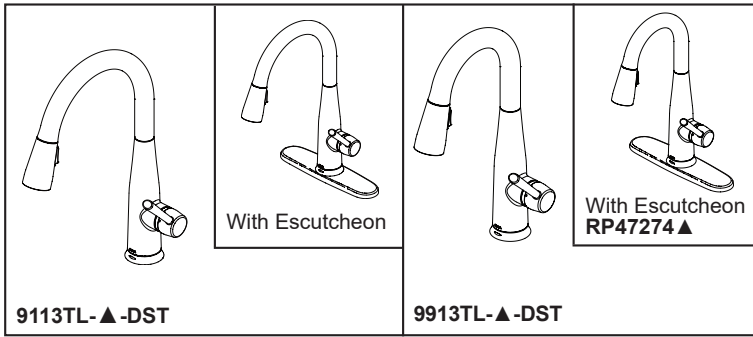

see what Delta can doSM

KITCHEN FAUCETS

- Essa[®] Collection
- Single Handle Pull-Down

▲ Designate proper finish suffix

FEATURES:

- Touch₂O[®] with Touchless Technology
- DIAMOND Seal[®] Technology
- MagnaTite[®] Magnetic Docking
- Touch-Clean[®] Spray Holes

STANDARD SPECIFICATIONS:

- Max flow rate 1.8 gpm @ 60 psi, 6.8 L/min @ 414 kPa
- One or three hole mount (Escutcheon included with kitchen models. For prep models, order separately)
- Diamond coated ceramic cartridge
- 3/8" O.D. straight, staggered PEX supply lines
- Spout rotates 360°
- Red/blue indicator markings
- Two-function wand; Aerated stream or spray
- Dual integral check valves in sprayer
- LED indicator light signals on-off, water temperature and when batteries run low
- Uses 6 AA (included) or 6 C (not included) batteries
- RP102157 Optional 120V AC adapter available (3 prong grounded outlet required)
- Toggles between Touchless and Touch₂O[®] Technology