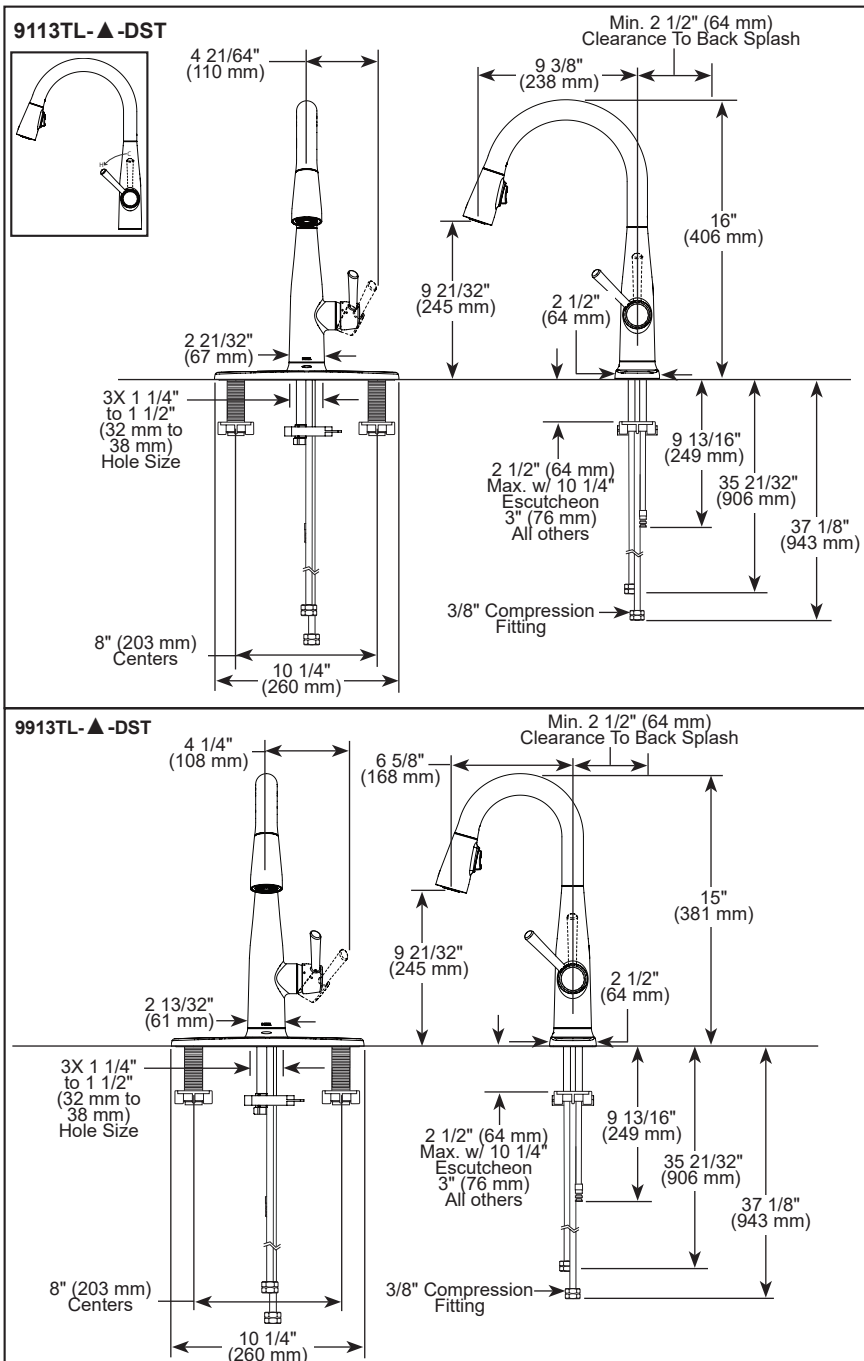

see what Delta can do^{SM}

KITCHEN FAUCETS

- Essa® Collection
- Single Handle Pull-Down

▲ Designate proper finish suffix

FEATURES:

- Touch₂O® with Touchless Technology
- DIAMOND Seal® Technology
- MagnaTite® Magnetic Docking
- Touch-Clean® Spray Holes

STANDARD SPECIFICATIONS:

- Max flow rate 1.8 gpm @ 60 psi, 6.8 L/min @ 414 kPa
- One or three hole mount (Escutcheon included with kitchen models. For prep models, order separately)
- Diamond coated ceramic cartridge
- 3/8" O.D. straight, staggered PEX supply lines
- Spout rotates 360°
- Red/blue indicator markings
- Two-function wand; Aerated stream or spray
- Dual integral check valves in sprayer
- LED indicator light signals on-off, water temperature and when batteries run low
- Uses 6 AA (included) or 6 C (not included) batteries
- RP102157 Optional 120V AC adapter available (3 prong grounded outlet required)
- Toggles between Touchless and Touch₂O® Technology

WARRANTY

- Parts and Finish - Lifetime limited warranty; or for commercial purchasers, 10 years for multi-family residential (apartments and condominiums) and 5 years for all other commercial uses, in each case from the date the product is received by the original purchaser or their authorized representative (installation contractor, etc.).
- Electronic Parts and Batteries (if applicable) - 5 years from the date the product is received by the original purchaser or their authorized representative (installation contractor, etc.); or for commercial purchasers, 1 year from the date the product is received by the original purchaser or their authorized representative (installation contractor, etc.). No warranty is provided on batteries.
- Please go to www.deltafaucet.com for the complete details of our limited warranty.

COMPLIES WITH:

- ASME A112.18.1 / CSA B125.1
- ICC/ANSI A117.1 - Valve control only

Delta Faucet Company reserves the right (1) to make changes in specifications and materials, and (2) to change or discontinue models, both without notice or obligation. Dimensions are for reference only. See current full-line price book or www.deltafaucet.com for finish options and product availability.

DSP-K-9113TL-DST Rev. A

Delta Faucet Company
55 E. 111th Street, Carmel, IN 46280
350 South Edgeware Road, St. Thomas, ON N5P 4L1
© 2024 Delta Faucet Company