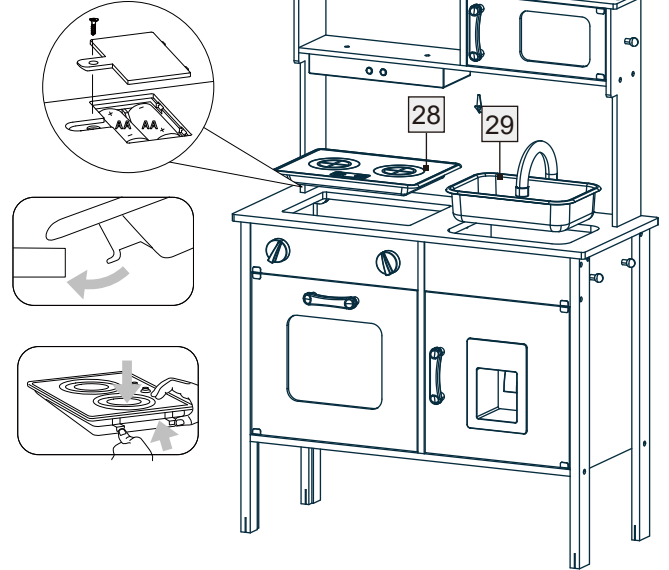

BETTER PLAY KITCHEN

Model: USWHT001

E**F****G****H**

I

J

K

L

M**N****O**

Battery Not Included

**P**

Q**R**

Battery Not Included

**S****T**

Wall

WARNING

This toy is to be assembled by an adult. It contains potentially hazardous sharp edges or points, or small parts in an unassembled state. Keep unassembled parts out of reach of children.

WARNING

This toy is to be assembled by an adult. It contains potentially hazardous sharp edges or points, or small parts in an unassembled state. Keep unassembled parts out of reach of children.

Children have died from furniture tip-over.
To reduce the risk of furniture tip-over:

ALWAYS install tip-over restraint provided.
NEVER put a TV on this product.
NEVER allow children to stand, climb or hang on drawers, doors, or shelves.
NEVER open more than one drawer at a time.
Place heaviest items in the lowest drawer.