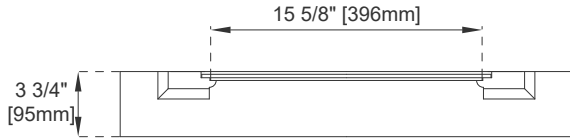

26" MIRROR

VANITIES

Features and Materials

Solids: Yellow Poplar
Panels: Plywood
Installation Type: Wall Mounted
Bevel on Mirror: NO

Dimension

Width: 26"
Depth: 3-3/4"
Height: 41-3/8"

26" MIRROR

Top View

Front View

Side View

All dimensions are nominal