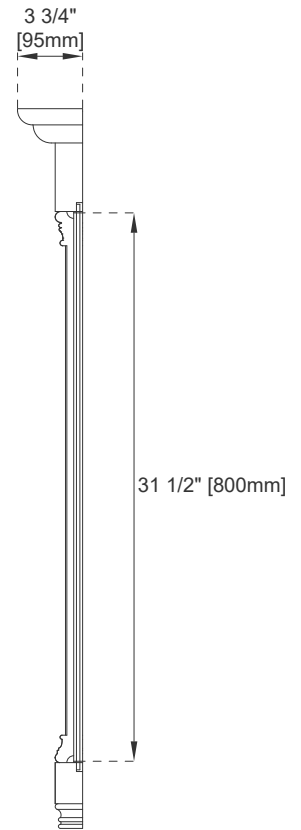

26" MIRROR

VANITIES

Features and Materials

Solids: Yellow Poplar
Panels: Plywood
Installation Type: Wall Mounted
Bevel on Mirror: NO

Dimension

Width: 26"
Depth: 3-3/4"
Height: 41-3/8"

26" MIRROR

Top View

Front View

Side View

All dimensions are nominal