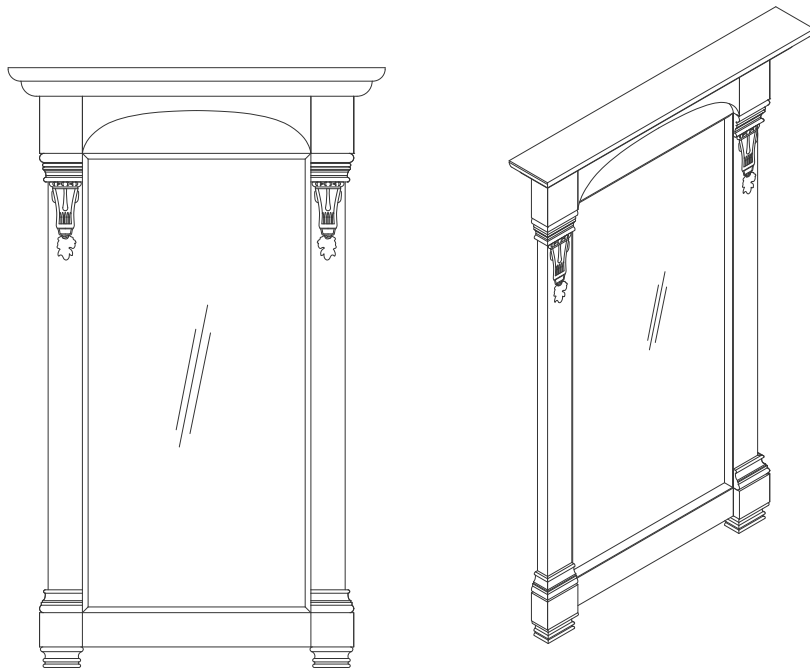

26" MIRROR

VANITIES

Features and Materials

Solids: Yellow Poplar
Panels: Plywood
Installation Type: Wall Mounted
Bevel on Mirror: NO

Dimension

Width: 26"
Depth: 3-3/4"
Height: 41-3/8"

26" MIRROR

Top View

Front View

Side View

All dimensions are nominal