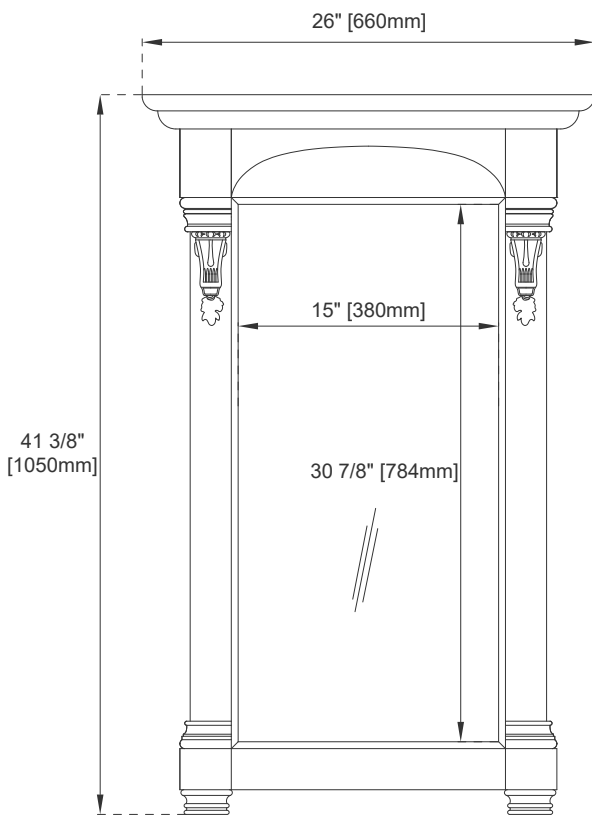

26" MIRROR

VANITIES

Features and Materials

Solids: Yellow Poplar
Panels: Plywood
Installation Type: Wall Mounted
Bevel on Mirror: NO

Dimension

Width: 26"
Depth: 3-3/4"
Height: 41-3/8"

26" MIRROR

Top View

Front View

Side View

All dimensions are nominal