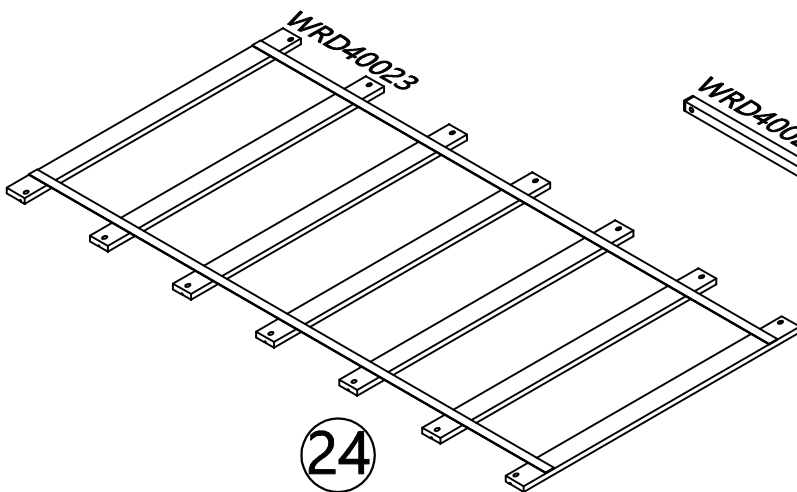

17

4x

18

1x

WRD40050

19

1x

WRD40051

20

4x

21

1x

22

2x

23

3x

24

1x

25

1x