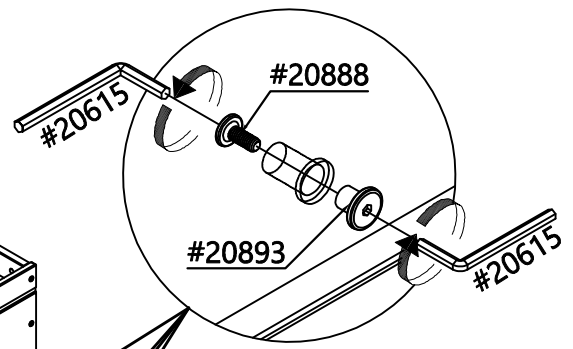

Right
Droit
Derecha

20888 (M6*10mm)
10x

20893 (6*13mm)
10x

Left
Gauche
Izquierda

20888 (M6*10mm) 10x
20893 (6*13mm) 10x

ENGLISH

Thank you for your purchase. We hope you and your kids will love it!
Please keep these assembly instructions for future reference.