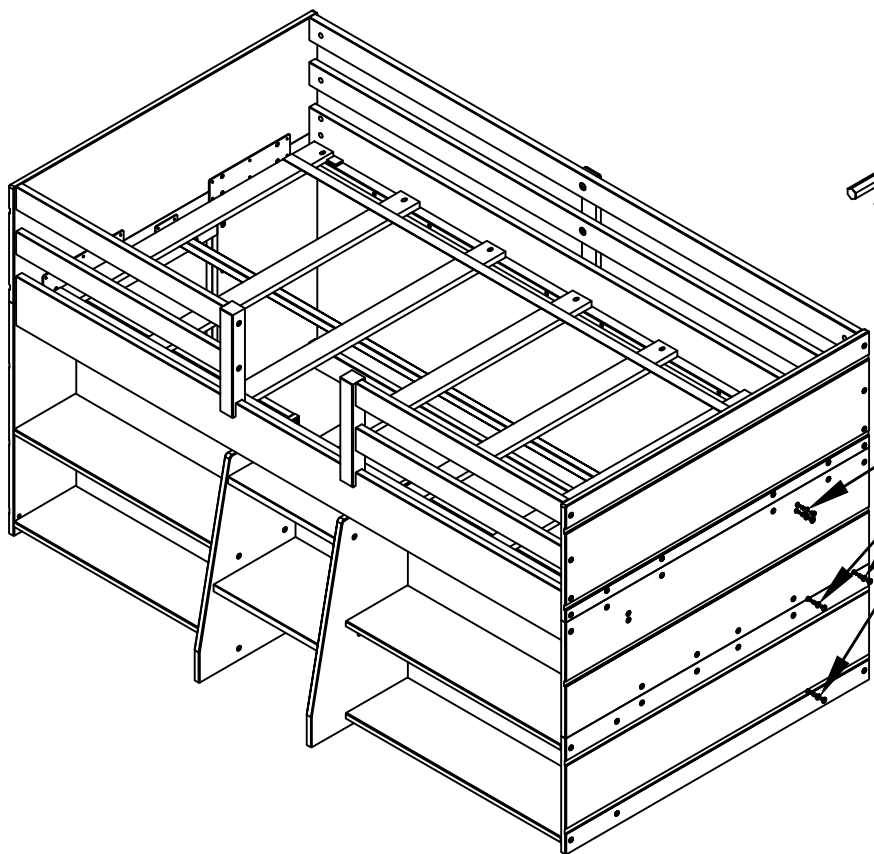

Right
Droit
Derecha

20888 (M6*10mm)
10x

20893 (6*13mm)
10x

Left
Gauche
Izquierda

20888 (M6*10mm) 10x
20893 (6*13mm) 10x

ENGLISH

Thank you for your purchase. We hope you and your kids will love it!
Please keep these assembly instructions for future reference.