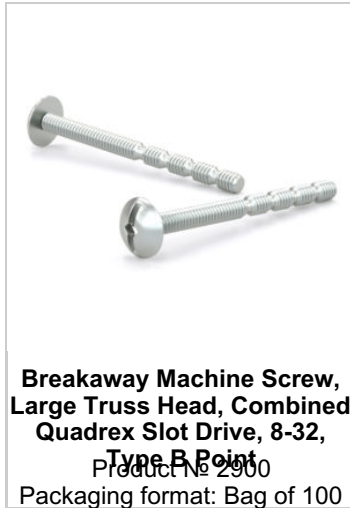

## Contemporary Metal Pull - 7265

This pull with unique geometric lines will add a modern touch to furniture and cabinetry.

**Product №** BP7265160160

**Center to Center** 6 5/16 in\*

**Finish** Satin Brass

**Length - Overall Dimensions** 9 9/32 in\*

## SUGGESTED PRODUCTS

**Breakaway Machine Screw, Large Truss Head, Combined Quadrex Slot Drive, 8-32, Type B Point**  
Product № 2905  
Packaging format: Bag of 50 units

**Breakaway Machine Screw, Large Truss Head, Combined Quadrex Slot Drive, 8-32, Type B Point**  
Product № 2900  
Packaging format: Bag of 100 units