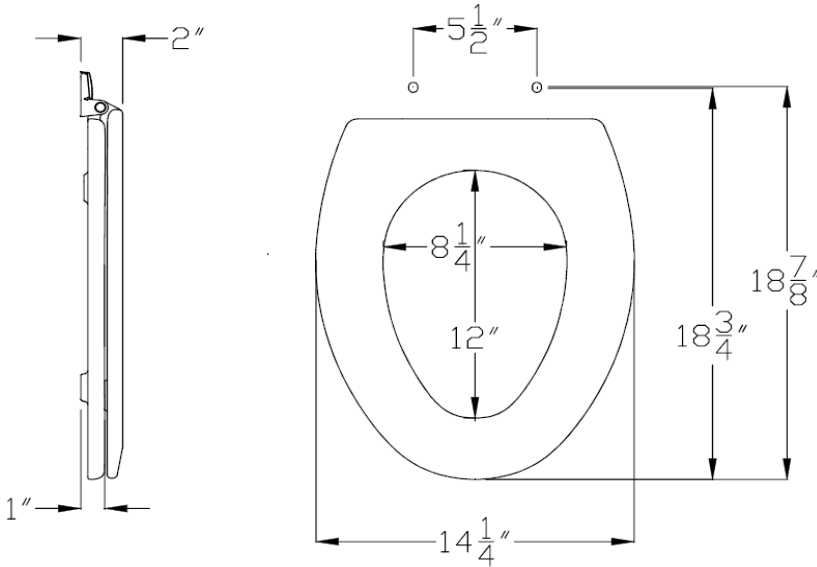

Standard Features:

- Touch Release Action
- Scratch-resistant high-gloss finish
- Ergonomic Contour fit
- Top mount for easy installation
- Impact-absorbing hinges
- Integrally-molded, permanent and sanitary color-keyed bumpers will not fall off like conventional wood composition seats
- Corrosion-free hardware
- Withstands cleansers, strong chemicals
- Won't crack, chip or peel like conventional wood composition seats
- Designed for easy cleaning
- Produced using Centoco's patented process

Dimensions shown are nominal and may vary within a range of tolerance.