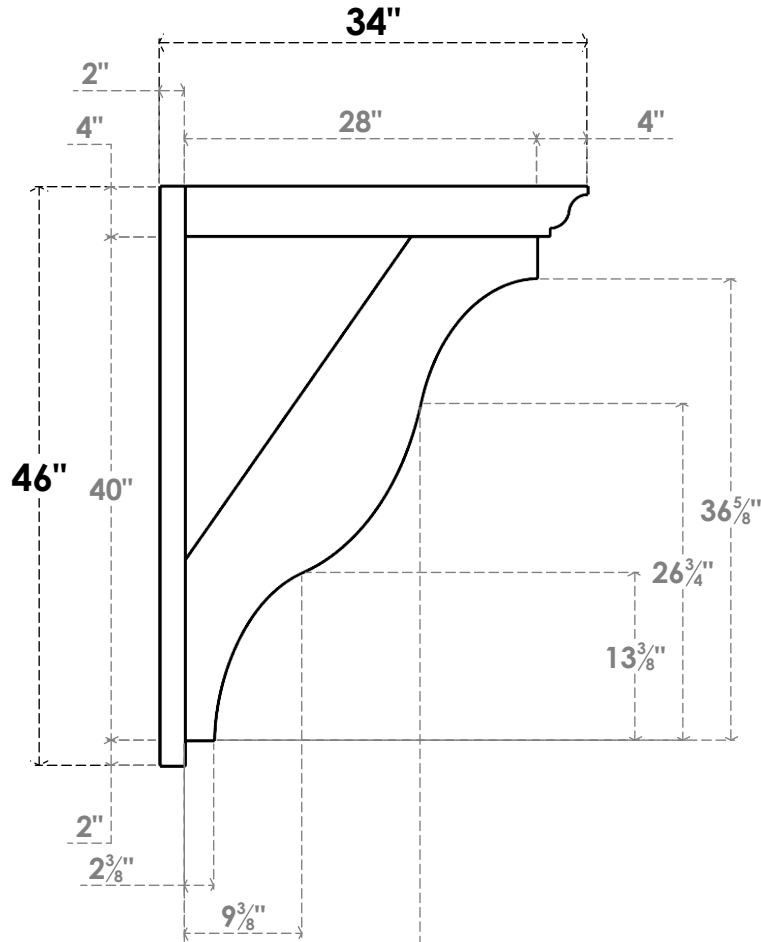

ITEM NUMBER: OUTUROC040X060X34000X46000X040X020X040FST04RCPR

4"W TOP X 6"W BACK X 34"D X 46"H X 4"T TOP X 2"T BACK TIMBERTHANE ROUGH CEDAR FUNSTON FAUX WOOD OPEN OUTLOOKER, TRADITIONAL TOP AND BLOCK BACK, 4"W CLOSED BRACE, PRIMED TAN

SIDE PROFILE

FRONT PROFILE

ISOMETRIC

EKENA MILLWORK
2300 WEST MAIN ST.
CLARKSVILLE, TX 75426
TOLL FREE: 866-607-0453
WWW.EKENAMILLWORK.COM

NOTES

1. INSTALLATION TO BE COMPLETED IN ACCORDANCE WITH MANUFACTURER'S SPECIFICATIONS.
2. DRAWING MAY NOT BE TO SCALE
3. THIS DRAWING IS INTENDED FOR DESIGN AND PLANNING PURPOSES ONLY.
4. ALL INFORMATION CONTAINED HEREIN WAS CURRENT AT THE TIME OF DEVELOPMENT BUT MUST BE REVIEWED AND APPROVED BY THE PRODUCT MANUFACTURER TO BE CONSIDERED ACCURATE.
5. TIMBERTHANE ARCHITECTURAL PRODUCTS ARE MADE FROM HIGH DENSITY URETHANE AND COME FACTORY PRIMED