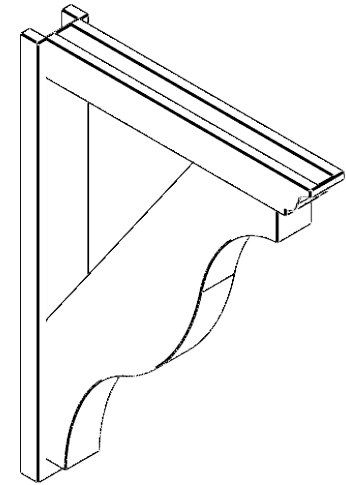

ITEM NUMBER: OUTUROC040X060X34000X46000X040X020X040FST04RCPR

4"W TOP X 6"W BACK X 34"D X 46"H X 4"T TOP X 2"T BACK TIMBERTHANE ROUGH CEDAR FUNSTON FAUX WOOD OPEN OUTLOOKER, TRADITIONAL TOP AND BLOCK BACK, 4"W CLOSED BRACE, PRIMED TAN

SIDE PROFILE

FRONT PROFILE

ISOMETRIC

EKENA MILLWORK
2300 WEST MAIN ST.
CLARKSVILLE, TX 75426
TOLL FREE: 866-607-0453
WWW.EKENAMILLWORK.COM

NOTES

1. INSTALLATION TO BE COMPLETED IN ACCORDANCE WITH MANUFACTURER'S SPECIFICATIONS.
2. DRAWING MAY NOT BE TO SCALE
3. THIS DRAWING IS INTENDED FOR DESIGN AND PLANNING PURPOSES ONLY.
4. ALL INFORMATION CONTAINED HEREIN WAS CURRENT AT THE TIME OF DEVELOPMENT BUT MUST BE REVIEWED AND APPROVED BY THE PRODUCT MANUFACTURER TO BE CONSIDERED ACCURATE.
5. TIMBERTHANE ARCHITECTURAL PRODUCTS ARE MADE FROM HIGH DENSITY URETHANE AND COME FACTORY PRIMED