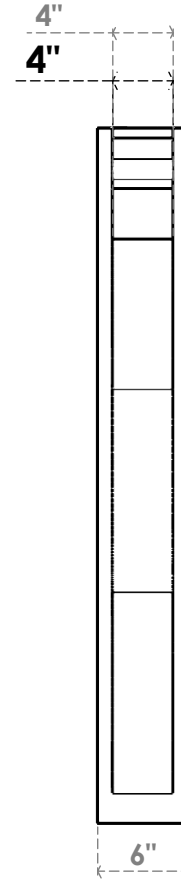

ITEM NUMBER: OUTUROC040X060X34000X46000X040X020X040FST04RCPR

4"W TOP X 6"W BACK X 34"D X 46"H X 4"T TOP X 2"T BACK TIMBERTHANE ROUGH CEDAR FUNSTON FAUX WOOD OPEN OUTLOOKER, TRADITIONAL TOP AND BLOCK BACK, 4"W CLOSED BRACE, PRIMED TAN

SIDE PROFILE

FRONT PROFILE

ISOMETRIC

EKENA MILLWORK
2300 WEST MAIN ST.
CLARKSVILLE, TX 75426
TOLL FREE: 866-607-0453
WWW.EKENAMILLWORK.COM

NOTES

1. INSTALLATION TO BE COMPLETED IN ACCORDANCE WITH MANUFACTURER'S SPECIFICATIONS.
2. DRAWING MAY NOT BE TO SCALE
3. THIS DRAWING IS INTENDED FOR DESIGN AND PLANNING PURPOSES ONLY.
4. ALL INFORMATION CONTAINED HEREIN WAS CURRENT AT THE TIME OF DEVELOPMENT BUT MUST BE REVIEWED AND APPROVED BY THE PRODUCT MANUFACTURER TO BE CONSIDERED ACCURATE.
5. TIMBERTHANE ARCHITECTURAL PRODUCTS ARE MADE FROM HIGH DENSITY URETHANE AND COME FACTORY PRIMED