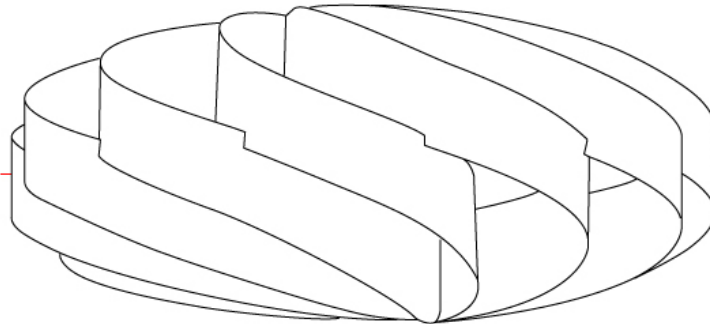

SWIRL SURFACE

D62008-WHI

YOUR SELECTED OPTIONS

Finish Options: White

PROJECT

TYPE

SPECIFIER

QUANTITY

DATE