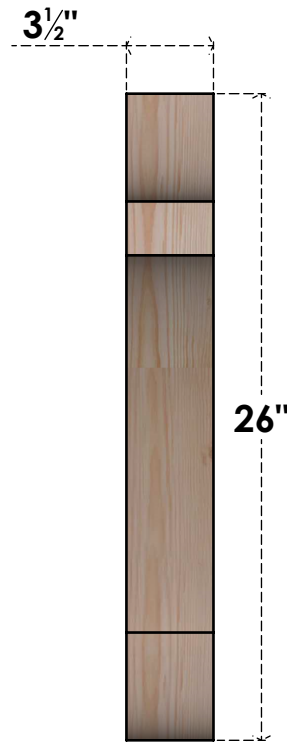

BRC04X20X26OLY00SDF

3 1/2"W X 20"D X 26"H OLYMPIC SMOOTH BRACE, DOUGLAS FIR

SIDE

FRONT

EKENA MILLWORK
2300 WEST MAIN ST.
CLARKSVILLE, TX 75426
TOLL FREE: 866-607-0453
WWW.EKENAMILLWORK.COM

NOTES

1. INSTALLATION TO BE COMPLETED IN ACCORDANCE WITH MANUFACTURER'S SPECIFICATIONS.
2. DRAWING MAY NOT BE TO SCALE
3. THIS DRAWING IS INTENDED FOR DESIGN AND PLANNING PURPOSES ONLY.
4. ALL INFORMATION CONTAINED HEREIN WAS CURRENT AT THE TIME OF DEVELOPMENT BUT MUST BE REVIEWED AND APPROVED BY THE PRODUCT MANUFACTURER TO BE CONSIDERED ACCURATE.
5. PRODUCTS ARE NOT KILN DRIED. THIS ITEM IS UNIQUE AND WILL CONTAIN THE NATURAL VARIATIONS THAT THE WOOD SPECIES OFFERS. THIS MAY RESULT IN VARIATIONS UP TO 1/4"