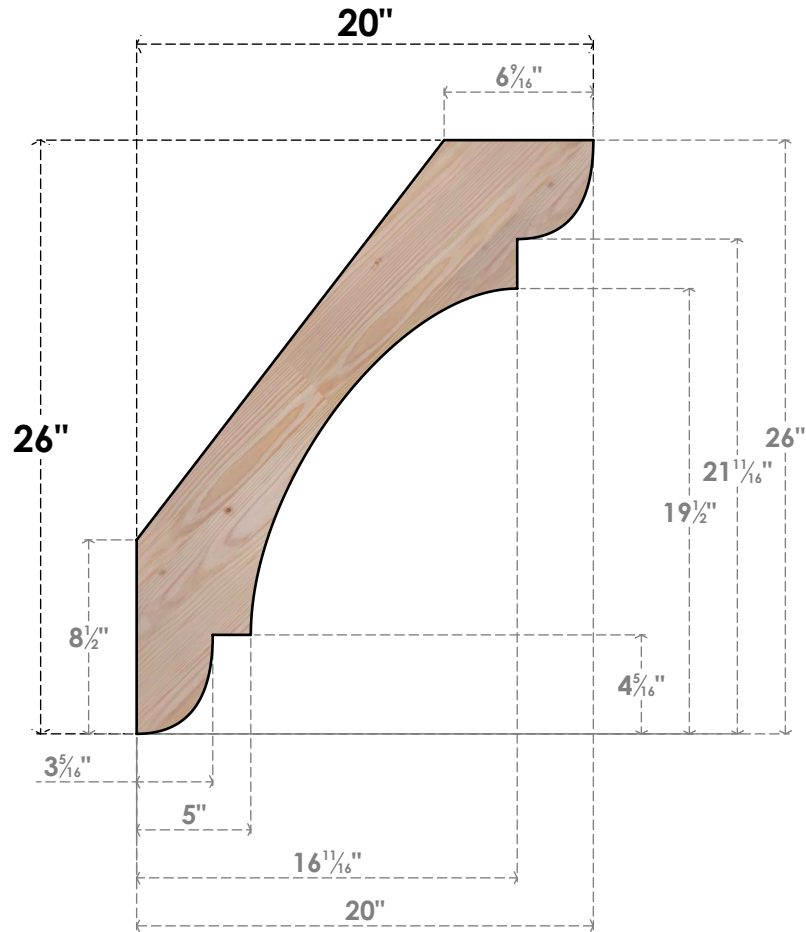

BRC04X20X26OLY00SDF

3 1/2"W X 20"D X 26"H OLYMPIC SMOOTH BRACE, DOUGLAS FIR

SIDE

FRONT

EKENA MILLWORK
2300 WEST MAIN ST.
CLARKSVILLE, TX 75426
TOLL FREE: 866-607-0453
WWW.EKENAMILLWORK.COM

NOTES

1. INSTALLATION TO BE COMPLETED IN ACCORDANCE WITH MANUFACTURER'S SPECIFICATIONS.
2. DRAWING MAY NOT BE TO SCALE
3. THIS DRAWING IS INTENDED FOR DESIGN AND PLANNING PURPOSES ONLY.
4. ALL INFORMATION CONTAINED HEREIN WAS CURRENT AT THE TIME OF DEVELOPMENT BUT MUST BE REVIEWED AND APPROVED BY THE PRODUCT MANUFACTURER TO BE CONSIDERED ACCURATE.
5. PRODUCTS ARE NOT KILN DRIED. THIS ITEM IS UNIQUE AND WILL CONTAIN THE NATURAL VARIATIONS THAT THE WOOD SPECIES OFFERS. THIS MAY RESULT IN VARIATIONS UP TO 1/4"