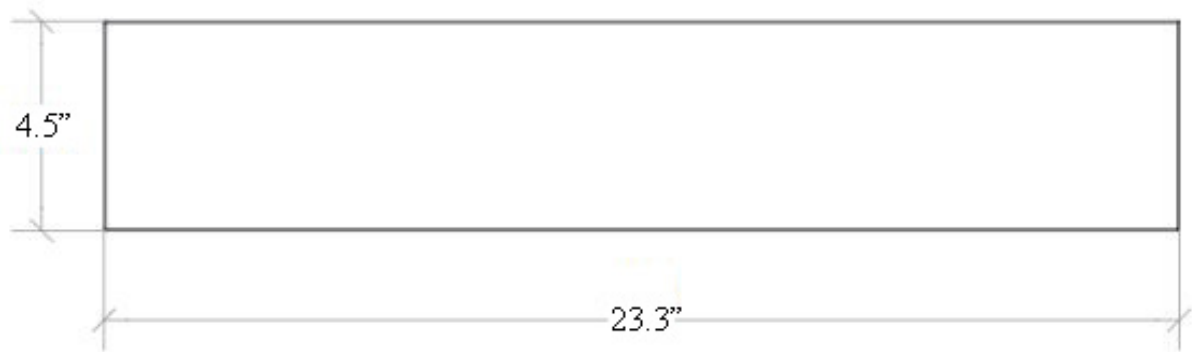

Duemila 5526_5578

Features

- Frosted Glass Bathroom Shelf
- Polished Chrome Finish
- Solid Brass Base
- Premium Metal Construction for Durability and Reliability
- Installation Hardware Included
- Designer Collection
- Italian Design

SKU# | Option:

- Duemila 5526_5578 | Frosted Glass Shelf

Finishes:

 Polished Chrome

 Frosted Glass

* WS Bath Collections reserves the right to revise dimensions or information on this sheet without notice

Collection
Duemila

Model |
Duemila 5526_5578

Dimensions Metric

1 inch = 2.54 cm

1 inch = 25.4 mm

1051 Lea Drive - Collegeville, PA 19426
Tel. 215 513 9400 - Fax 610 831 0215

www.ws bathcollections.com - info@ws bathcollections.com

Product Specs Sheets

Collection
Duemila

Model |
Duemila 5526_5578

Dimensions Metric
1 inch = 2.54 cm
1 inch = 25.4 mm

WS[®]
BATH
COLLECTIONS

1051 Lea Drive - Collegeville, PA 19426
Tel. 215 513 9400 - Fax 610 831 0215
www.ws bathcollections.com - info@ws bathcollections.com