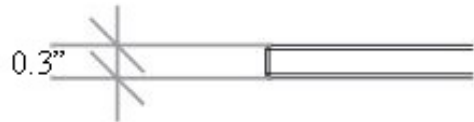

Model |
Duemila 5526_5578

Dimensions Metric

1 inch = 2.54 cm

1 inch = 25.4 mm

1051 Lea Drive - Collegeville, PA 19426
Tel. 215 513 9400 - Fax 610 831 0215

www.ws bathcollections.com - info@ws bathcollections.com

Product Specs Sheets

Collection
Duemila

Model |
Duemila 5526_5578

Dimensions Metric
1 inch = 2.54 cm
1 inch = 25.4 mm

WS[®]
BATH
COLLECTIONS

1051 Lea Drive - Collegeville, PA 19426
Tel. 215 513 9400 - Fax 610 831 0215
www.ws bathcollections.com - info@ws bathcollections.com