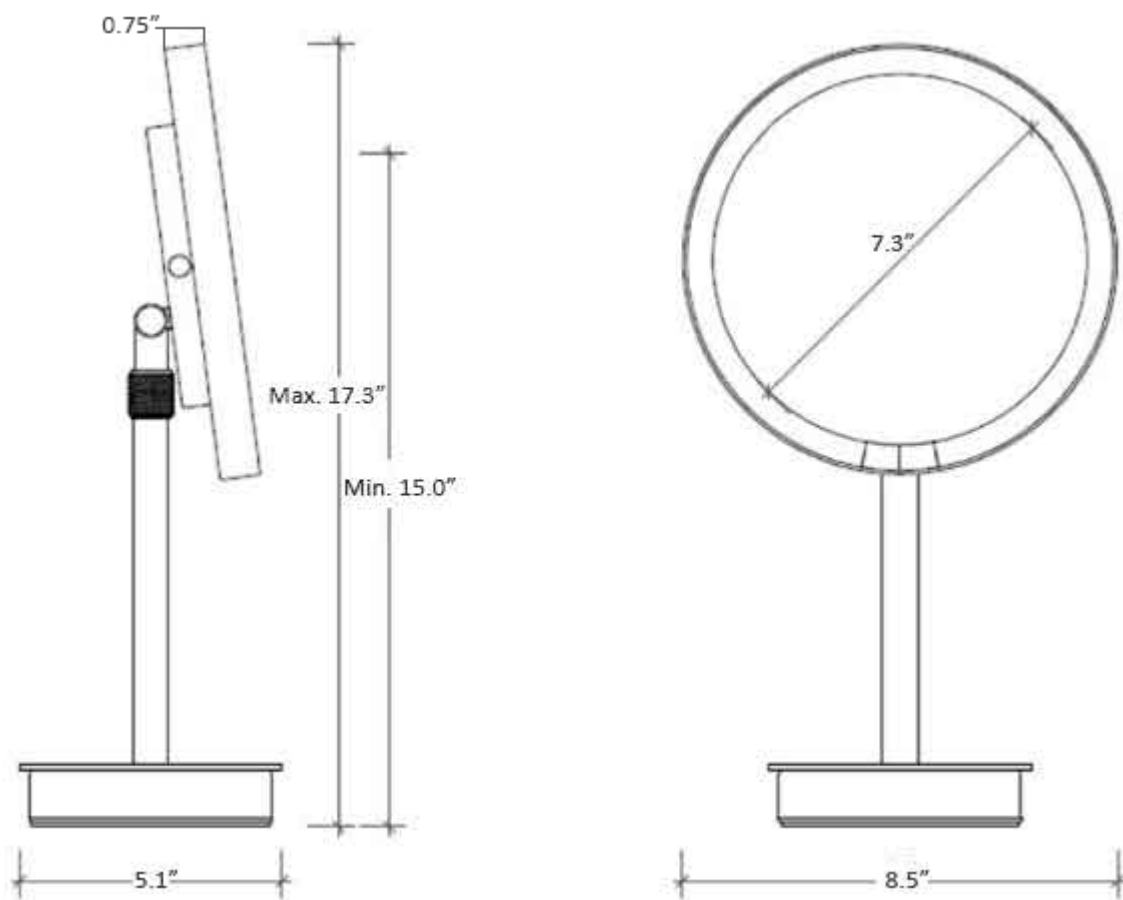

WS 90SR

Features

- Magnifying Makeup Mirror
- Available in 3 Finishes: Matte Black, Chrome, and Matte White
- Solid Brass Base
- Magnification 5X
- With LED Light
- Rechargeable with Micro USB
- Just Look to Turn on, Automatic Off After 15 Seconds
- Height Adjustable
- Free of Distortion

Collection Spiegel	Model WS 90SR	Dimensions Metric <i>1 inch = 2.54 cm</i> <i>1 inch = 25.4 mm</i>	 1051 Lea Drive - Collegeville, PA 19426 Tel. 215 513 9400 - Fax 610 831 0215 www.ws bathcollections.com - info@ws bathcollections.com
------------------------------	---------------------------	---	---

Collection
Spiegel

Model |
WS 90SR

Dimensions Metric
1 inch = 2.54 cm
1 inch = 25.4 mm

WS[®]
BATH
COLLECTIONS

1051 Lea Drive - Collegeville, PA 19426
Tel. 215 513 9400 - Fax 610 831 0215
www.ws bathcollections.com - info@ws bathcollections.com