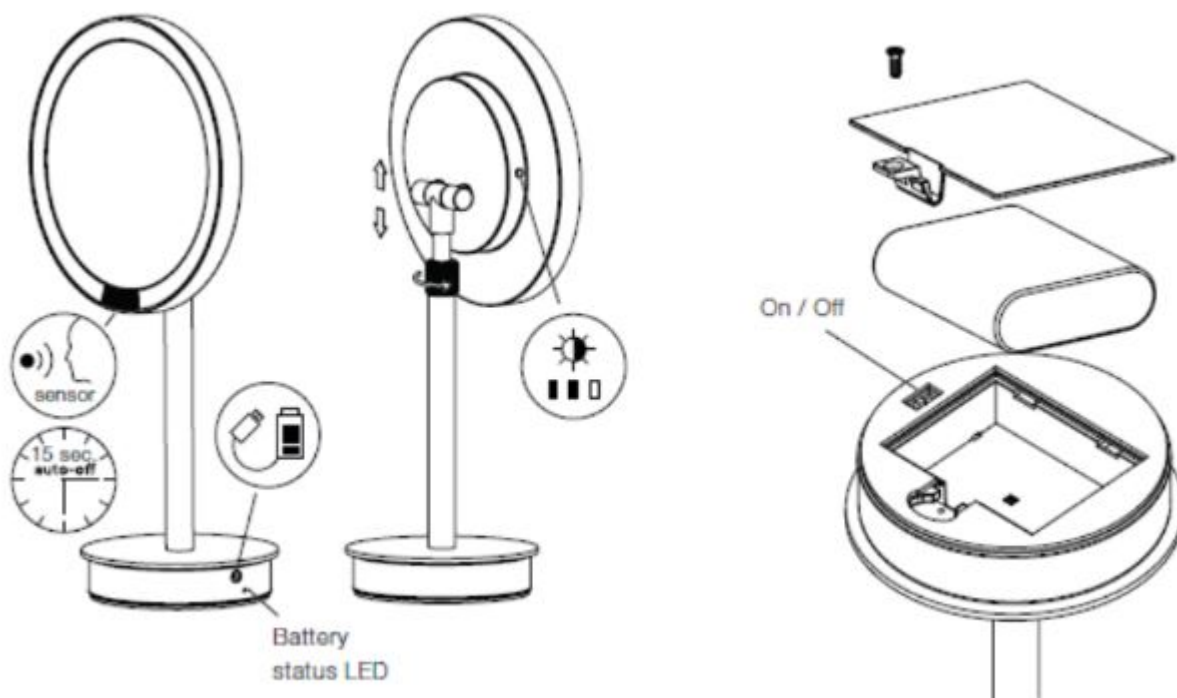

WS 90SR

Features

- Magnifying Makeup Mirror
- Available in 3 Finishes: Matte Black, Chrome, and Matte White
- Solid Brass Base
- Magnification 5X
- With LED Light
- Rechargeable with Micro USB
- Just Look to Turn on, Automatic Off After 15 Seconds
- Height Adjustable
- Free of Distortion

Collection Spiegel	Model WS 90SR	Dimensions Metric <i>1 inch = 2.54 cm</i> <i>1 inch = 25.4 mm</i>	 1051 Lea Drive - Collegeville, PA 19426 Tel. 215 513 9400 - Fax 610 831 0215 www.ws bathcollections.com - info@ws bathcollections.com
------------------------------	---------------------------	---	---

Collection
Spiegel

Model |
WS 90SR

Dimensions Metric
1 inch = 2.54 cm
1 inch = 25.4 mm

WS[®]
BATH
COLLECTIONS

1051 Lea Drive - Collegeville, PA 19426
Tel. 215 513 9400 - Fax 610 831 0215
www.ws bathcollections.com - info@ws bathcollections.com