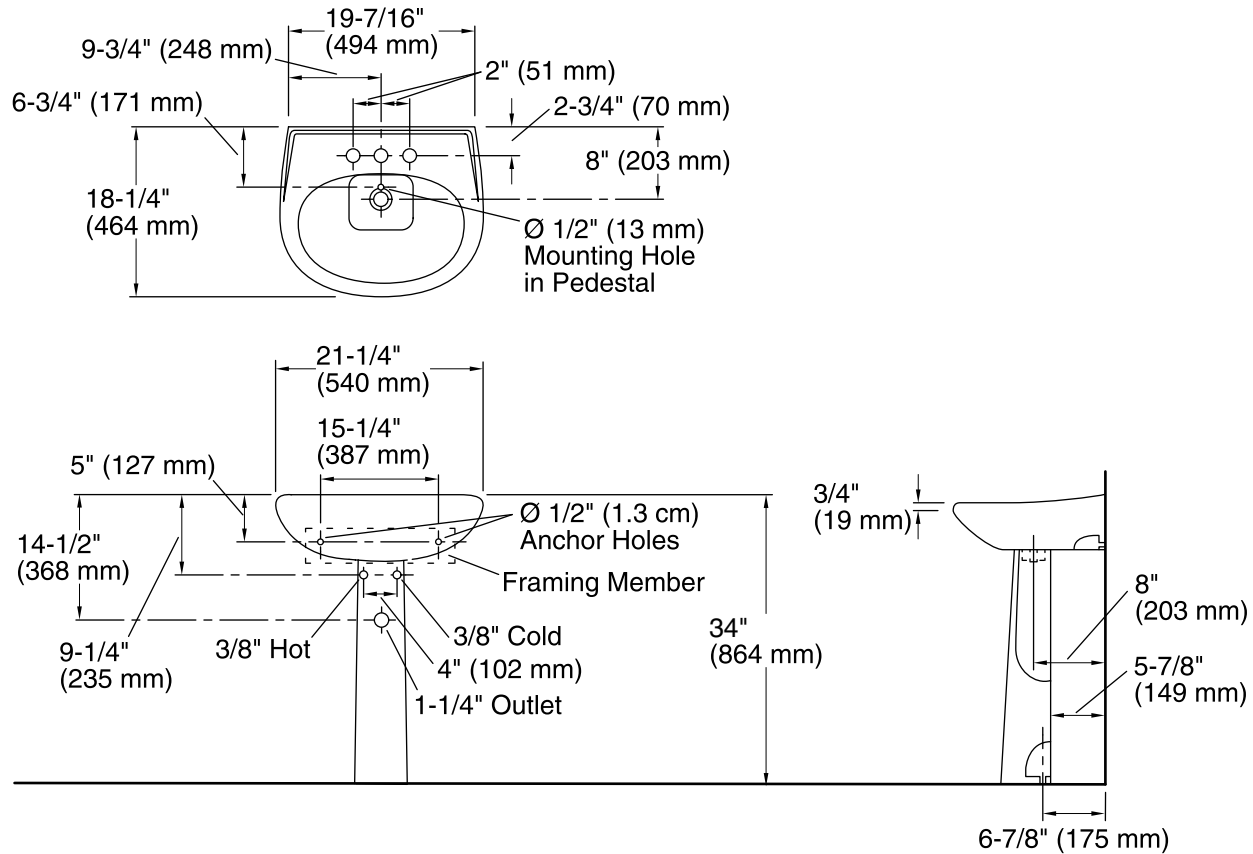

Features

- Pedestal sink.
- Oval basin.
- With overflow.
- 4-inch centers.
- 21-1/4" (540 mm) x 18-1/4" (464 mm) x 34" (864 mm)

Material

- Vitreous china.

Components

Product includes:

- 448120 Pedestal Base
- 446124 Pedestal Bathroom Sink Basin
- 1047155 Pedestal Mounting Kit

Technical Information

All product dimensions are nominal.

- Bowl configuration: Single
- Installation: Pedestal
- Bowl area (Only) Length: 18-1/4" (464 mm)
Width: 11-5/8" (295 mm)
Water depth: 4" (102 mm)
- Number of deck holes: 3
- Drain hole: 1-3/4" (44 mm)

Notes

- Install this product according to the installation instructions.
- Measure your actual product for roughing-in details.