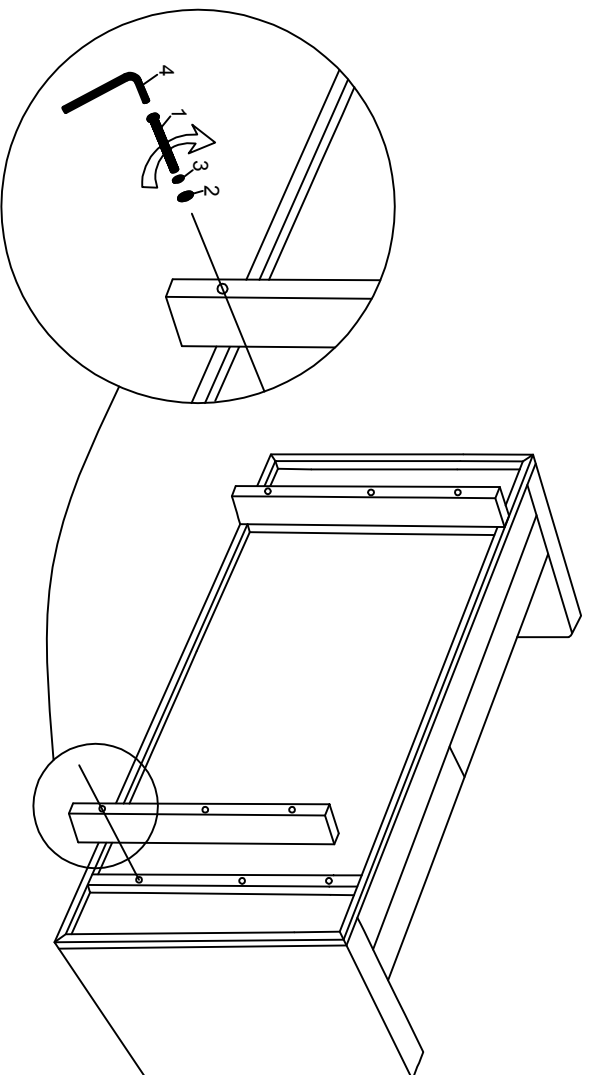

ASSEMBLY INSTRUCTION

EVERLY SOFA-96"

1

Hardware

| NO. | PICTURE | DESCRIPTION | SPEC. | QTY. |
|-----|---------|---------------|--------|------|
| 1 | | Bolt | M8X100 | 6 |
| 2 | | Flat Washer | M8 | 6 |
| 3 | | Spring Washer | M8 | 6 |
| 4 | | Allen Key | M5X150 | 1 |