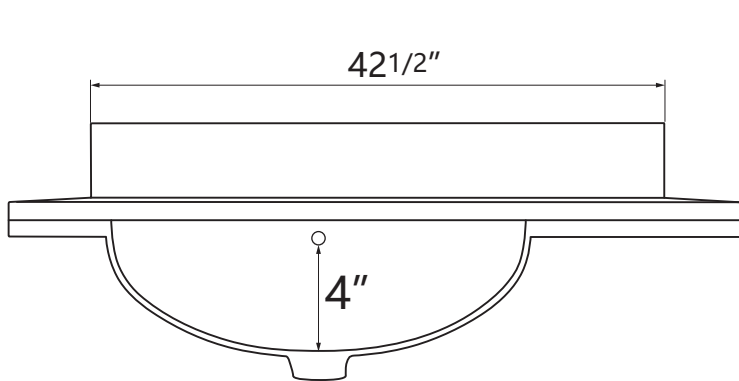

DIMENSION DETAILS

BATHROOM VANITY

PRODUCT
INSTRUCTION
VIDEO

MODEL GP-HG4222L

Top View

VANITY SIZE

Front View

Side View