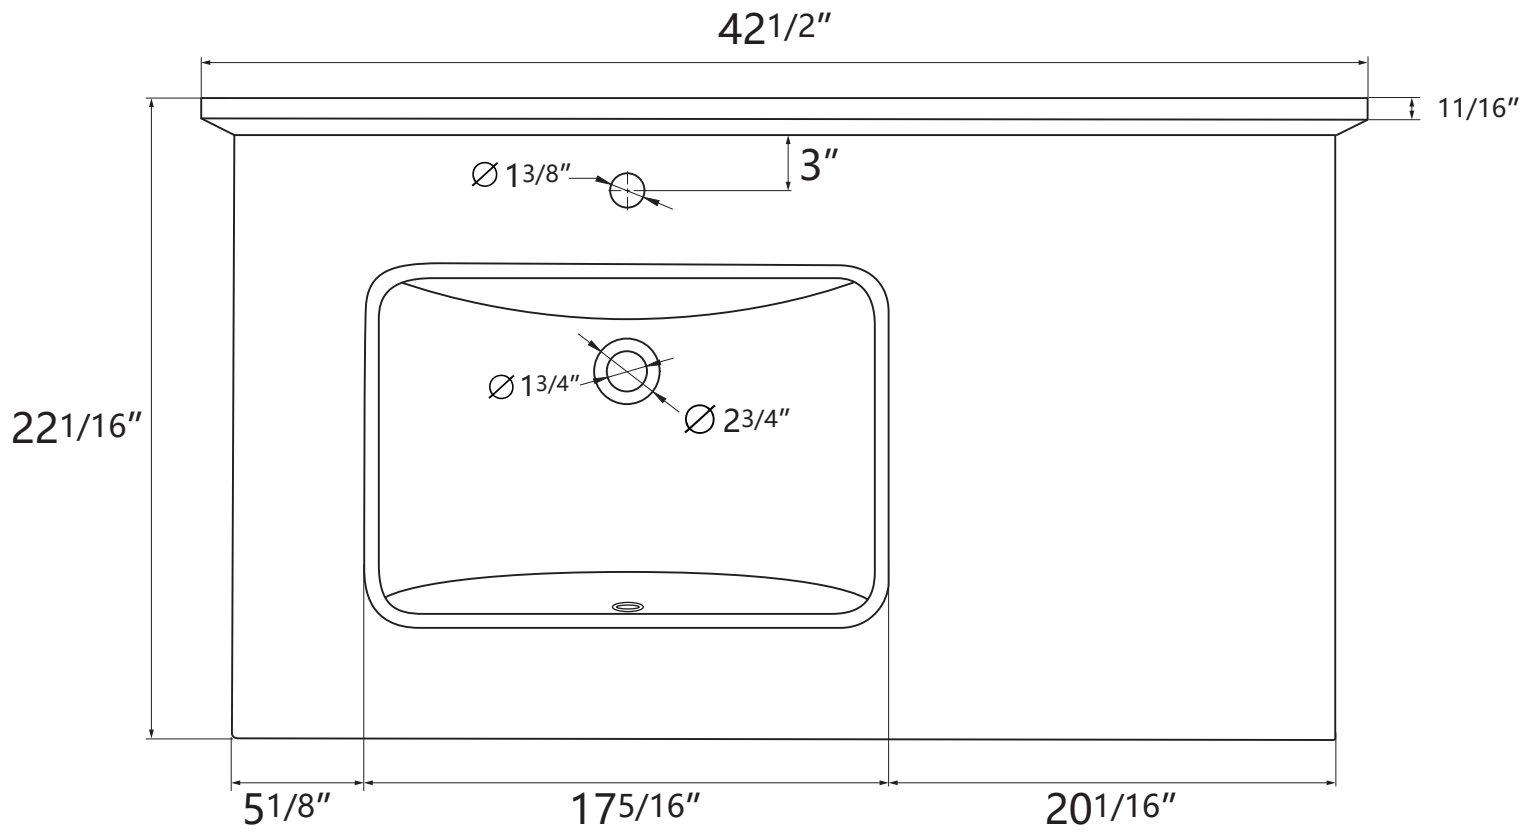

DIMENSION DETAILS

BATHROOM VANITY

PRODUCT
INSTRUCTION
VIDEO

MODEL GP-HG4222L

Top View

VANITY SIZE

Front View

Side View