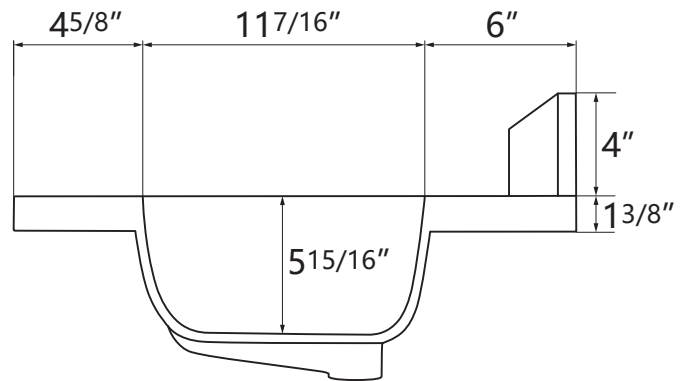

DIMENSION DETAILS

BATHROOM VANITY

PRODUCT
INSTRUCTION
VIDEO

MODEL GP-HG4222L

Top View

VANITY SIZE

Front View

Side View