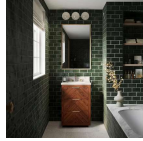

Marilyn Woodgrain 24" Single Vanity with Carrara Marble Top

SPECIFICATIONS

Assembly Required	See installation guide	Available Sizes	24", 30", 36", 48"
Cabinet Color	Ash Wood	Cabinet Dimensions (without Top)	23"W x 21"D x 34"H
Cabinet Finish	Woodgrain	Commercial	Light Commercial
Counter Color	Carrara White	Counter Finish	Polished
Counter Overflow	Yes	Faucet	Faucet Not Included
Glides	Soft-Close	Location	Bathroom, Indoor
Made In	Vietnam	Number of Drawers	2
Residential	Yes	Sample Size	4" x 4"
Sink Dimensions	18.5"W x 13.5"D x 8"H	Sink Type	Undermount
Vanity Top Dimension	24"W x 21.5"D x 1.1"H	Vanity Top Material	Carrara Marble
Weight	101.9 lbs		

Rohe Matte Black
26x40" Rectangle...

Nabi Subway Deep
Emerald Green 3x6...

Terrazzo Dove Gray
16x16 Polished...

Burke 34x78"
Reversible Semi-...

Linden 24"
Whitewashed...

A vanity that steals the show

About The Vanity: Elevate your bath by casting a superstar as its lead. The freestanding Marilyn 24" Woodgrain Vanity with Carrara Marble Top and Ceramic Basin is a compact vanity featuring a warm, wood-grain veneer finish and a Carrara marble countertop. A plywood case and solid-wood construction mean it's built to last. Plus, it provides essential storage with two spacious, soft-closing drawers with dovetail construction.

Timeless midcentury style

The Marilyn Vanity isn't just any vanity; it's a piece of midcentury-inspired furniture that will serve its function with grace. This statement-making collection has a glowing wood-grain veneer finish, with a continuous herringbone pattern on the face of its spacious, dovetail construction drawers. Available in four sizes, Marilyn's frame features mitered corners. It's topped with either a Carrara marble or quartz counter with a ceramic basin. The collection has so much style and beauty that it had to be named after the iconic film star.