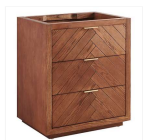

Marilyn
Woodgrain 48"...

Marilyn
Woodgrain 36"...

Marilyn
Woodgrain 30"...

Marilyn
Woodgrain 30"...

Marilyn
Woodgrain 24"...

Marilyn
Woodgrain 36"...

Marilyn
Woodgrain 30"...

Frequently Bought Together

Rohe Matte Black
26x40" Rectangle...

Nabi Subway Deep
Emerald Green 3x6...

Terrazzo Dove Gray
16x16 Polished...

Burke 34x78"
Reversible Semi-...

Linden 24"
Whitewashed...

A vanity that steals the show

About The Vanity: Elevate your bath by casting a superstar as its lead. The freestanding Marilyn 24" Woodgrain Vanity with Carrara Marble Top and Ceramic Basin is a compact vanity featuring a warm, wood-grain veneer finish and a Carrara marble countertop. A plywood case and solid-wood construction mean it's built to last. Plus, it provides essential storage with two spacious, soft-closing drawers with dovetail construction.