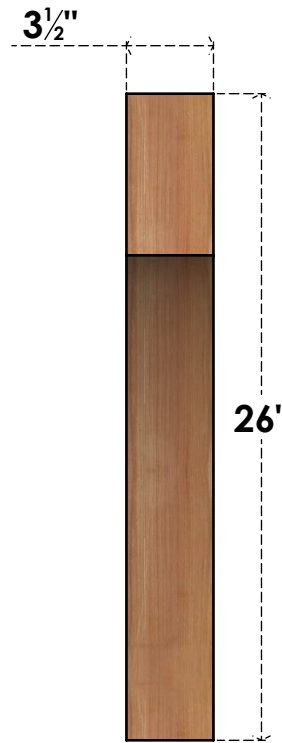

# BRC04X22X26WTLOOSWR

3 1/2"W X 22"D X 26"H WESTLAKE SMOOTH BRACE, WESTERN RED CEDAR

**SIDE**

**FRONT**

EKENA MILLWORK  
 2300 WEST MAIN ST.  
 CLARKSVILLE, TX 75426  
 TOLL FREE: 866-607-0453  
 WWW.EKENAMILLWORK.COM

**NOTES**

1. INSTALLATION TO BE COMPLETED IN ACCORDANCE WITH MANUFACTURER'S SPECIFICATIONS.
2. DRAWING MAY NOT BE TO SCALE
3. THIS DRAWING IS INTENDED FOR DESIGN AND PLANNING PURPOSES ONLY.
4. ALL INFORMATION CONTAINED HEREIN WAS CURRENT AT THE TIME OF DEVELOPMENT BUT MUST BE REVIEWED AND APPROVED BY THE PRODUCT MANUFACTURER TO BE CONSIDERED ACCURATE.
5. PRODUCTS ARE NOT KILN DRIED. THIS ITEM IS UNIQUE AND WILL CONTAIN THE NATURAL VARIATIONS THAT THE WOOD SPECIES OFFERS. THIS MAY RESULT IN VARIATIONS UP TO 1/4"