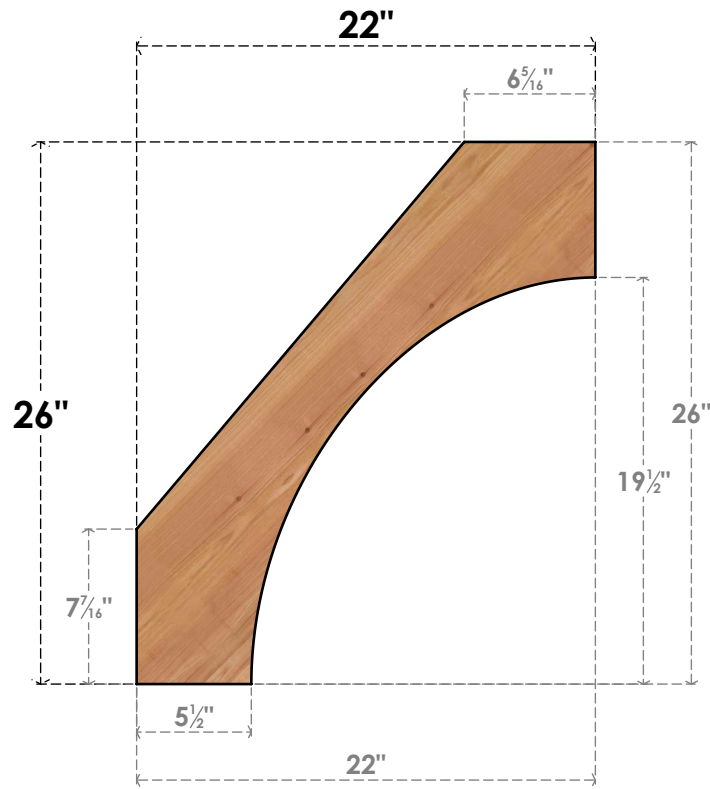

# BRC04X22X26WTLOOSWR

3 1/2"W X 22"D X 26"H WESTLAKE SMOOTH BRACE, WESTERN RED CEDAR

**SIDE**

**FRONT**

EKENA MILLWORK  
 2300 WEST MAIN ST.  
 CLARKSVILLE, TX 75426  
 TOLL FREE: 866-607-0453  
 WWW.EKENAMILLWORK.COM