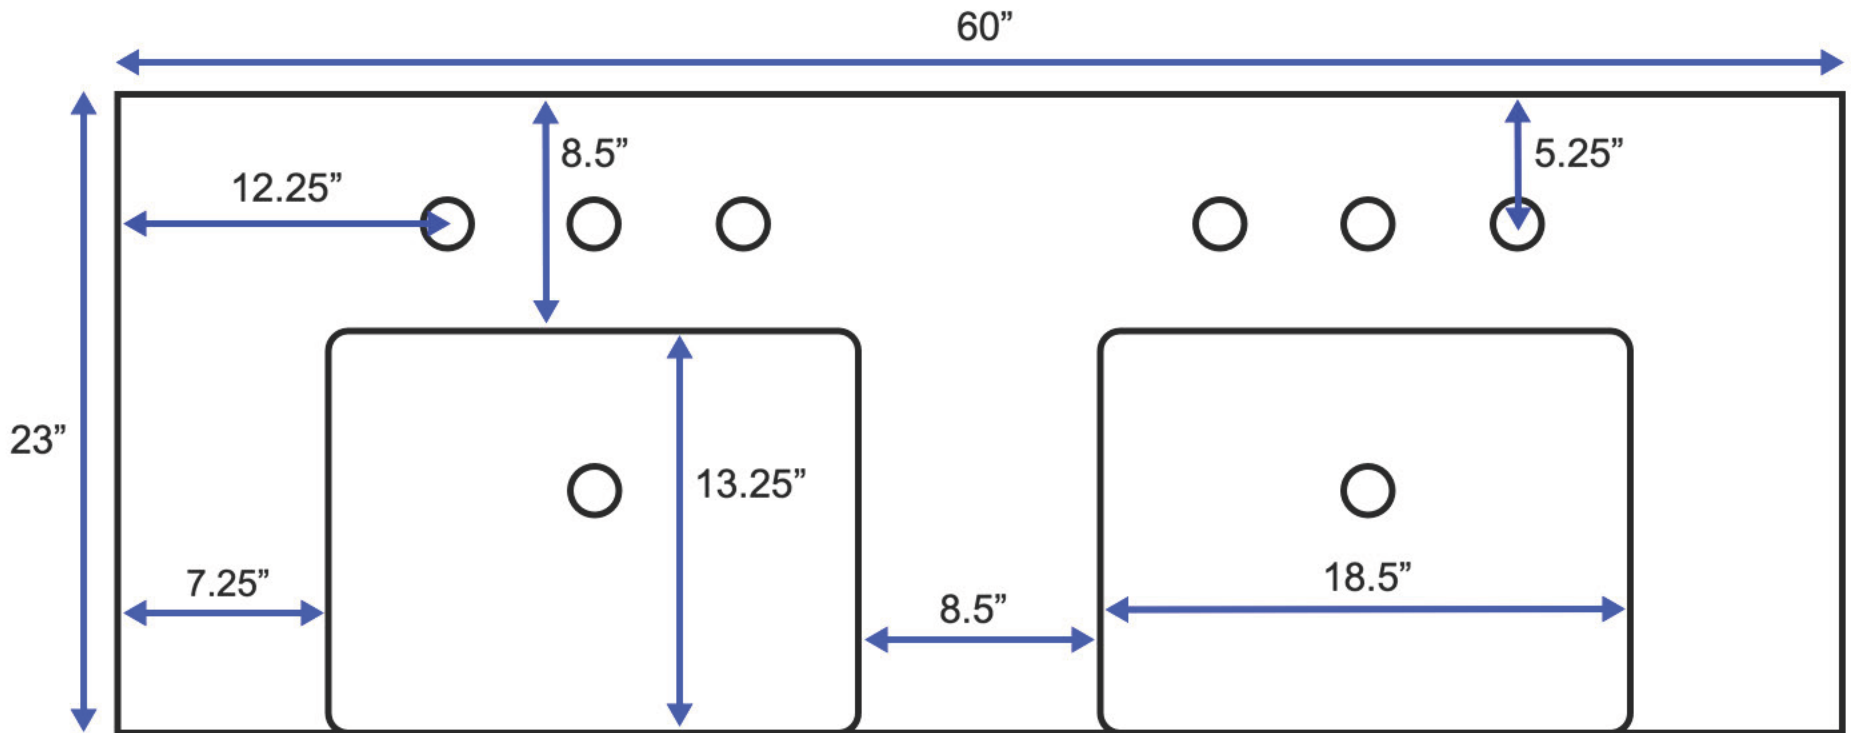

# 60 inch Double Vanity (Top View)

All measurements are approximate and rounded to the nearest quarter inch.  
Please allow for a slight margin of error.