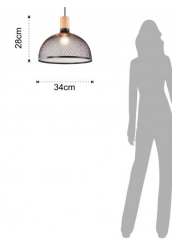

metal net

Rating: Not Rated Yet

Price

Sales price 168,00 €

[Ask a question about this product](#)

Description

chandelier CAP

- lampshade made of matt black painted metal net
- oak hardwood central support
- lampshade size e Ø34 H28 (wood included)
- electric wire cm.80 adjustable
- arranged for nr. 1 lightbulb E27 max 22w cfl (not provided)