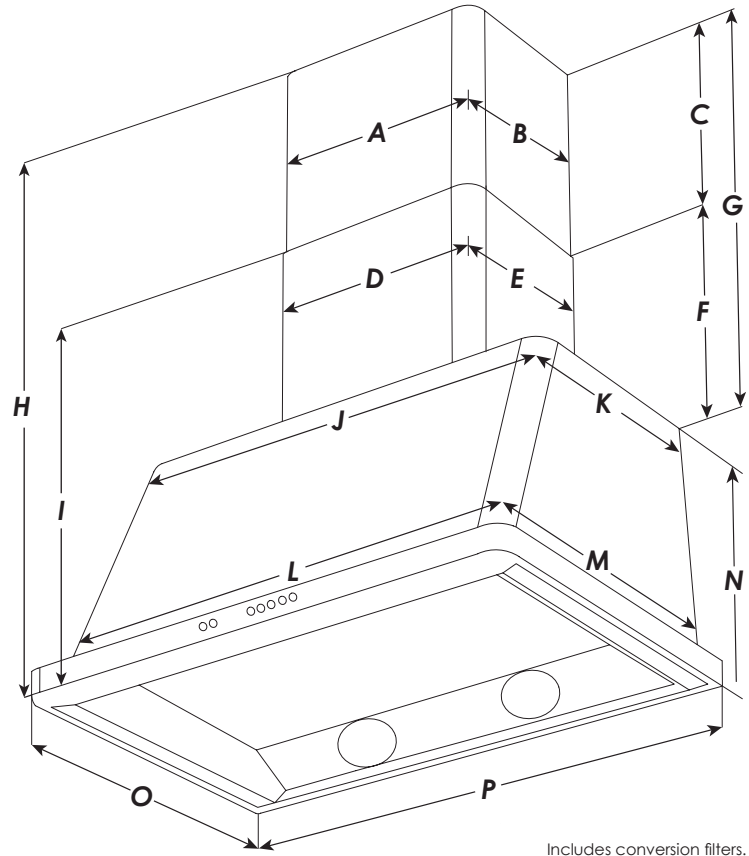

Includes conversion filters.
Duct and vent cup are not included.
Customers must provide their own duct and vent

Specifications

Point	Description	Measurement	
		Inch	CM
A	Duct Extension Width	16	40.64
B	Duct Extension Depth	11	27.94
C	Duct Extension Height	14 ^{12/16}	37.46
D	Duct Width	15 ^{12/16}	40.01
E	Duct Depth	11 ^{7/16}	29.05
F	Duct Minimum Height	14 ^{9/16}	36.99
G	Duct Maximum Height	29 ^{5/16}	74.45
H	Maximum Overall Height	46 ^{10/16}	118.43
I	Minimum Overall Height	32 ^{3/16}	81.76
J	Upper Chimney Width	30 ^{10/16}	77.79
K	Upper Chimney Depth	15 ^{4/16}	38.74
L	Lower Chimney Width	32 ^{6/16}	81.60
M	Lower Chimney Depth	22	55.88
N	Hood Height with Sleeve	17 ^{5/16}	43.97
O	Overall Depth	23 ^{10/16}	60.01
P	Overall Width	35 ^{4/16}	89.54