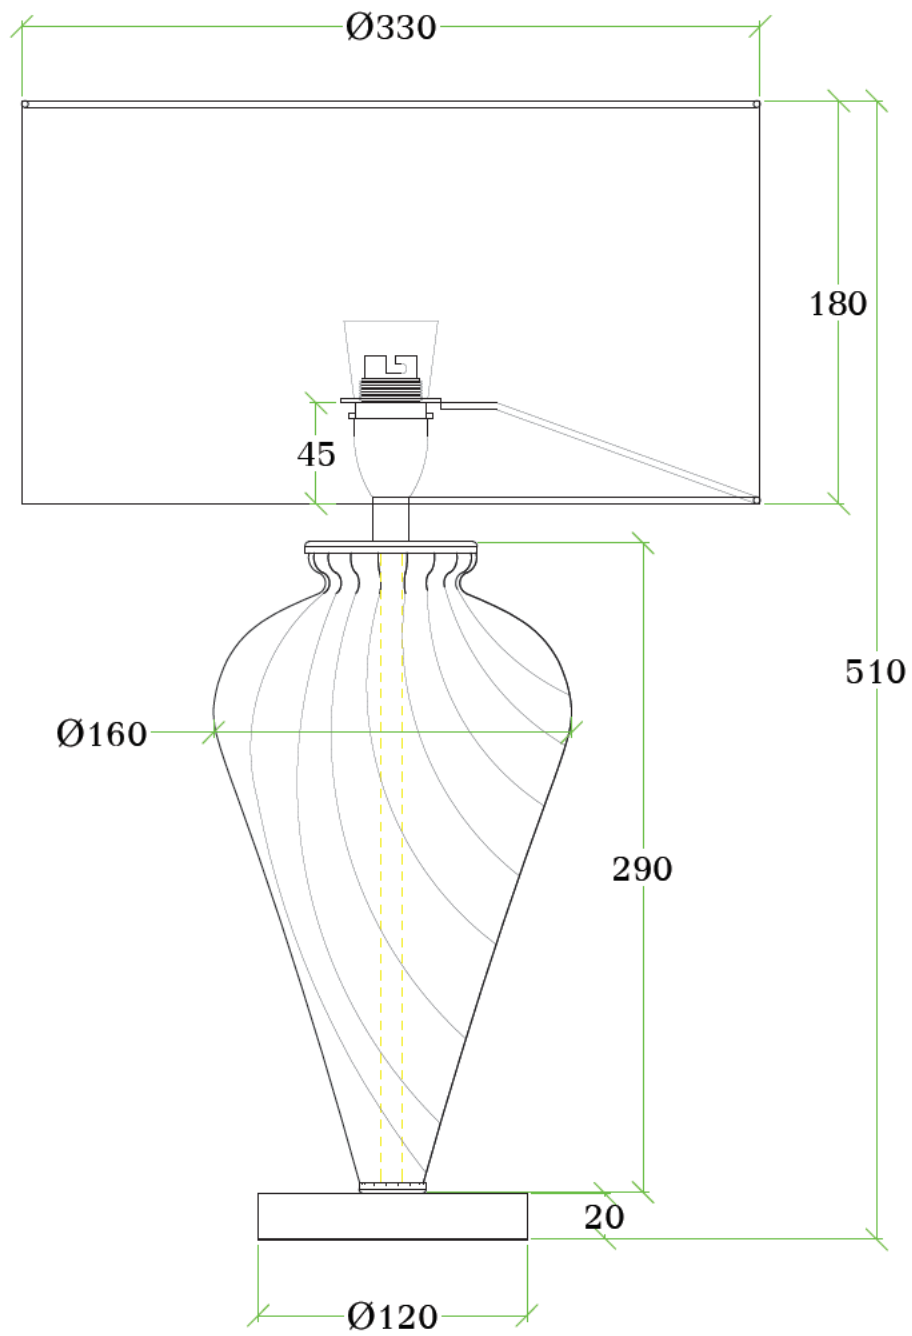

CERTIFICATION